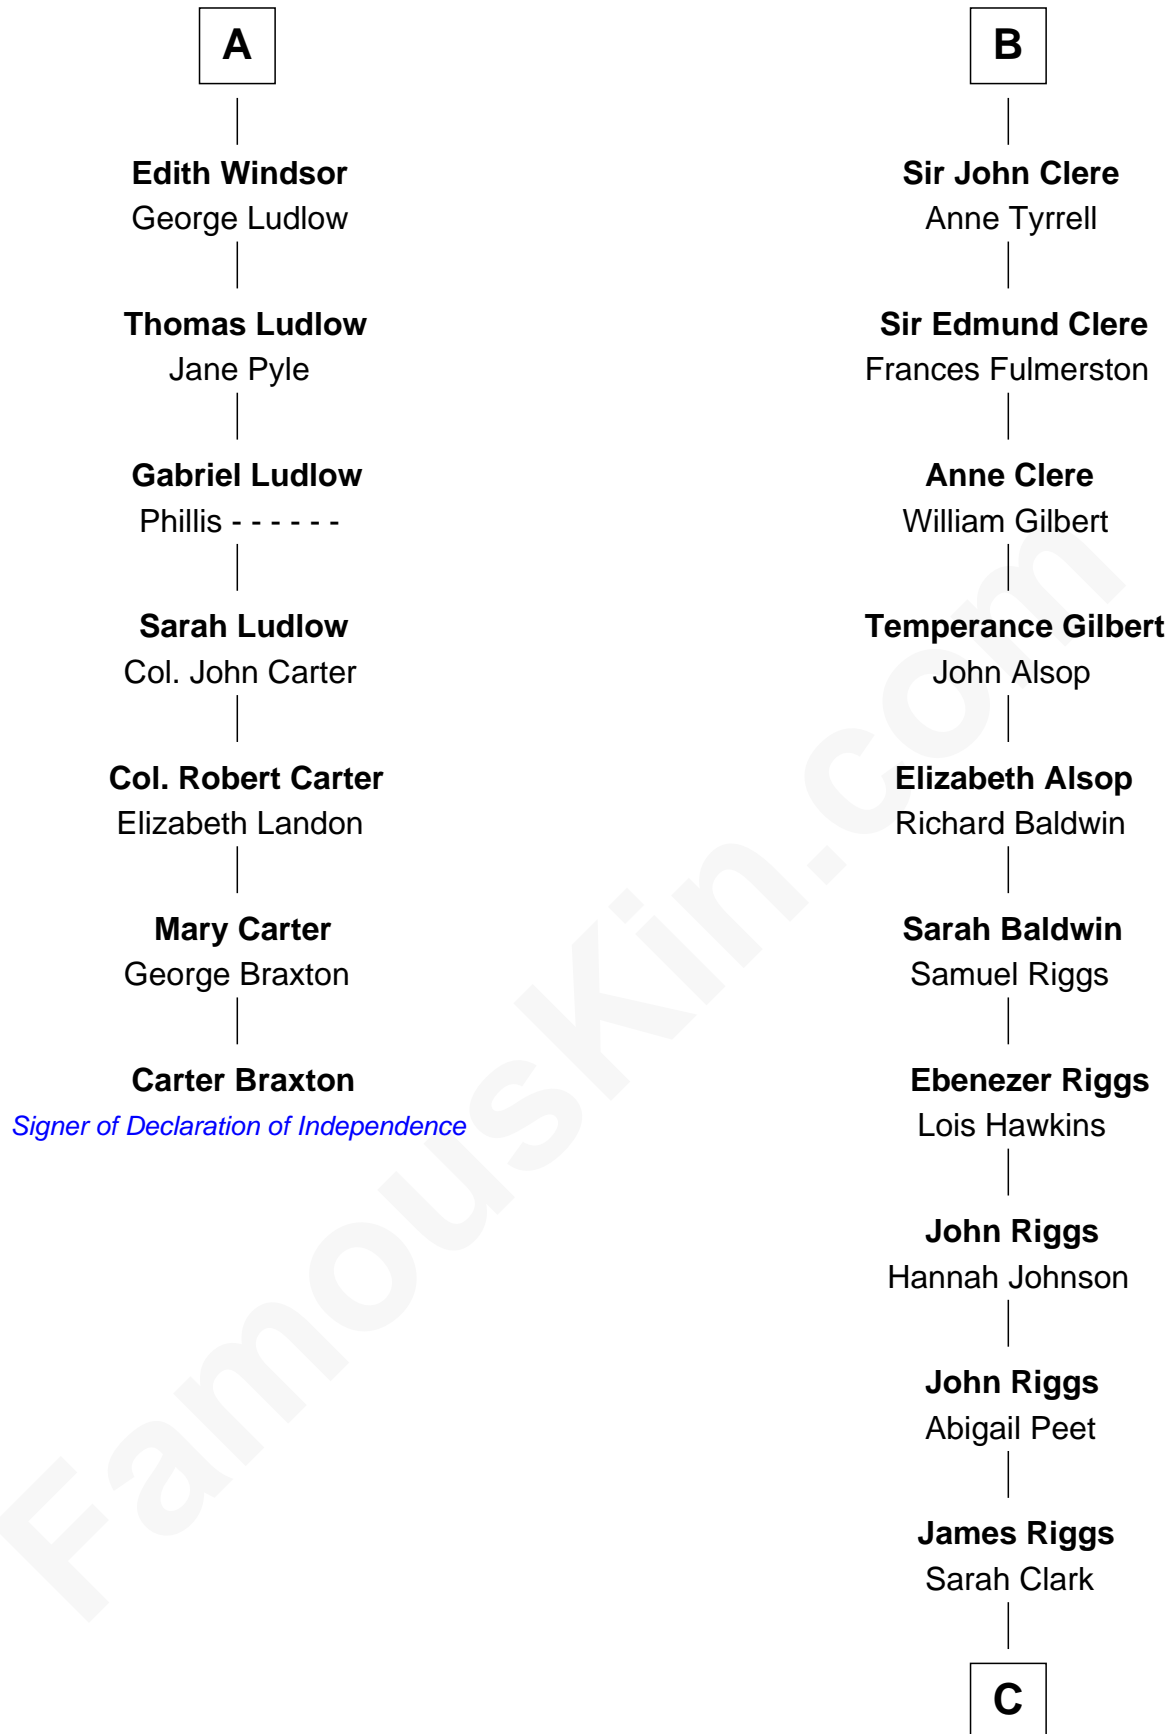

FamousKin.com

Relationship Chart of

Carter Braxton

Signer of the Declaration of Independence

13th cousin 8 times removed of

Mamie (Doud) Eisenhower

First Lady of President Dwight Eisenhower

Humphrey de Bohun
Elizabeth Plantagenet

C

George Riggs

Phebe Caniff

Maria Riggs

Eli Doud

Royal Houghton Doud

Mary Cornelia Sheldon

John Sheldon Doud

Elivera Mathilda Carlson

Mamie (Doud) Eisenhower

First Lady of Dwight Eisenhower