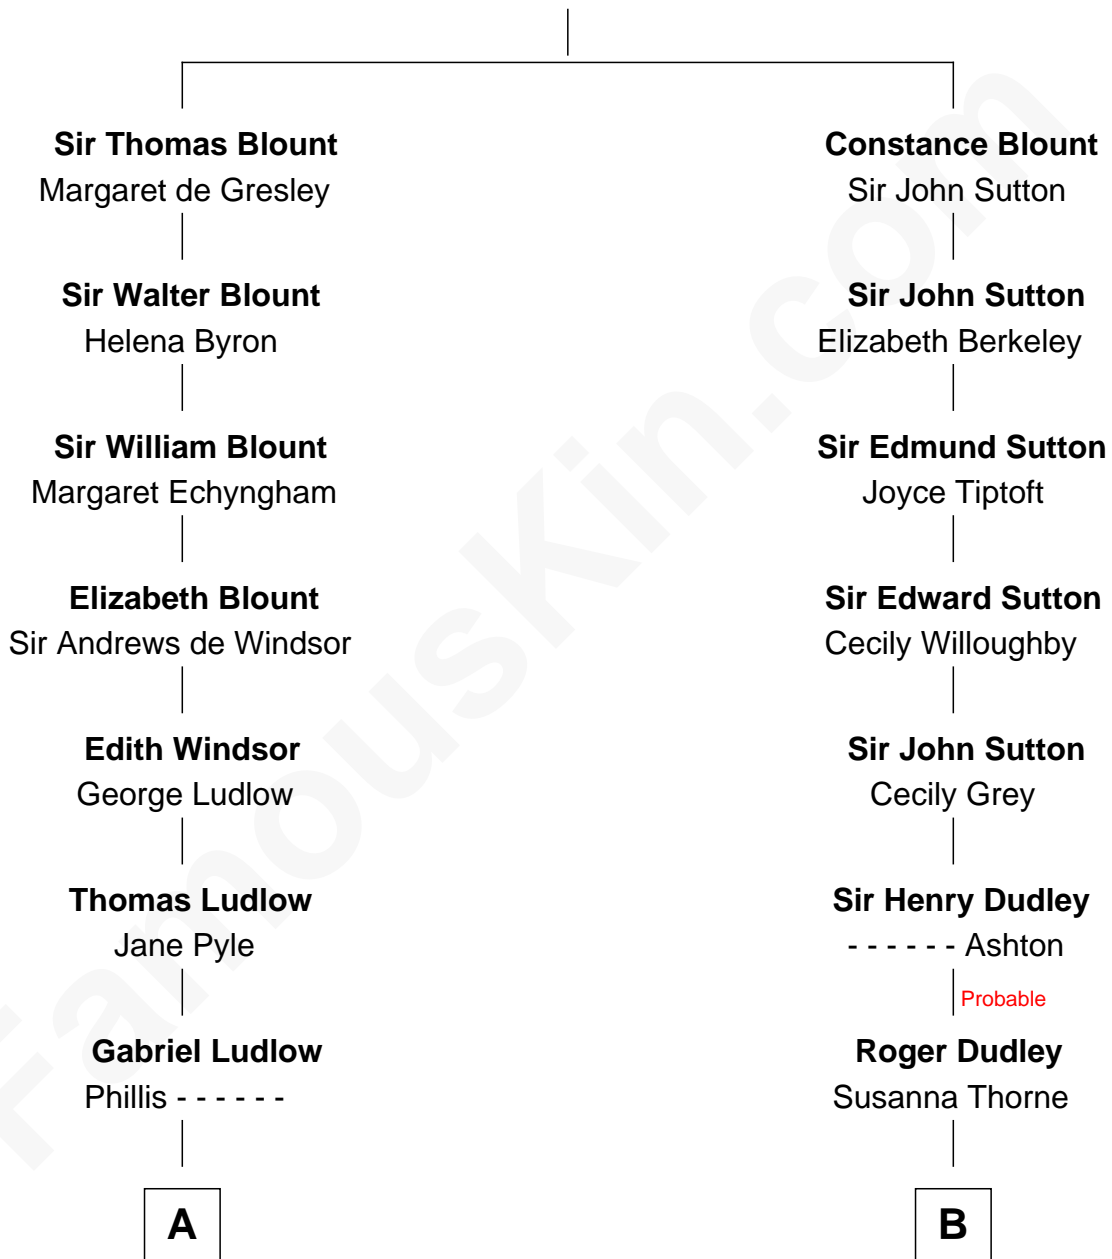

FamousKin.com

Relationship Chart of

Carter Braxton

Signer of the Declaration of Independence

10th cousin 8 times removed of

Herbert Hoover

31st U.S. President

Sir Walter Blount

Sancha de Ayala

C

Hulda Randall Minthorn
Jessie Clark Hoover

Herbert Hoover
31st U.S. President

FamousKin.com