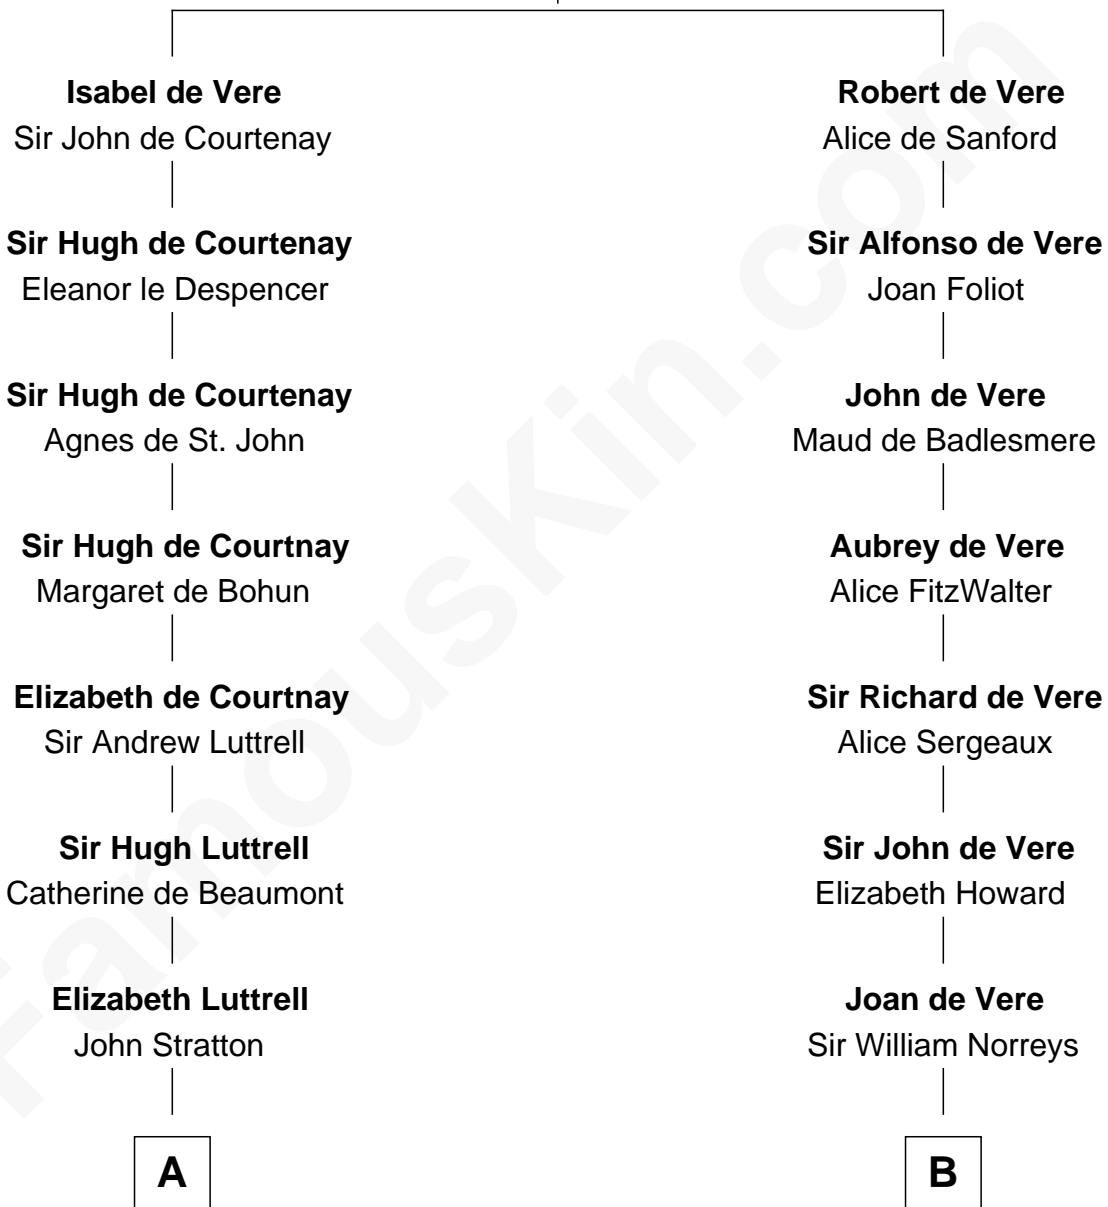

FamousKin.com

Relationship Chart of

Carter Braxton

Signer of the Declaration of Independence

16th cousin 5 times removed of

Lou (Henry) Hoover

First Lady of President Herbert Hoover

Hugh de Vere
Hawise de Quincy

Charles Delano Henry

Lou (Henry) Hoover

First Lady of Herbert Hoover