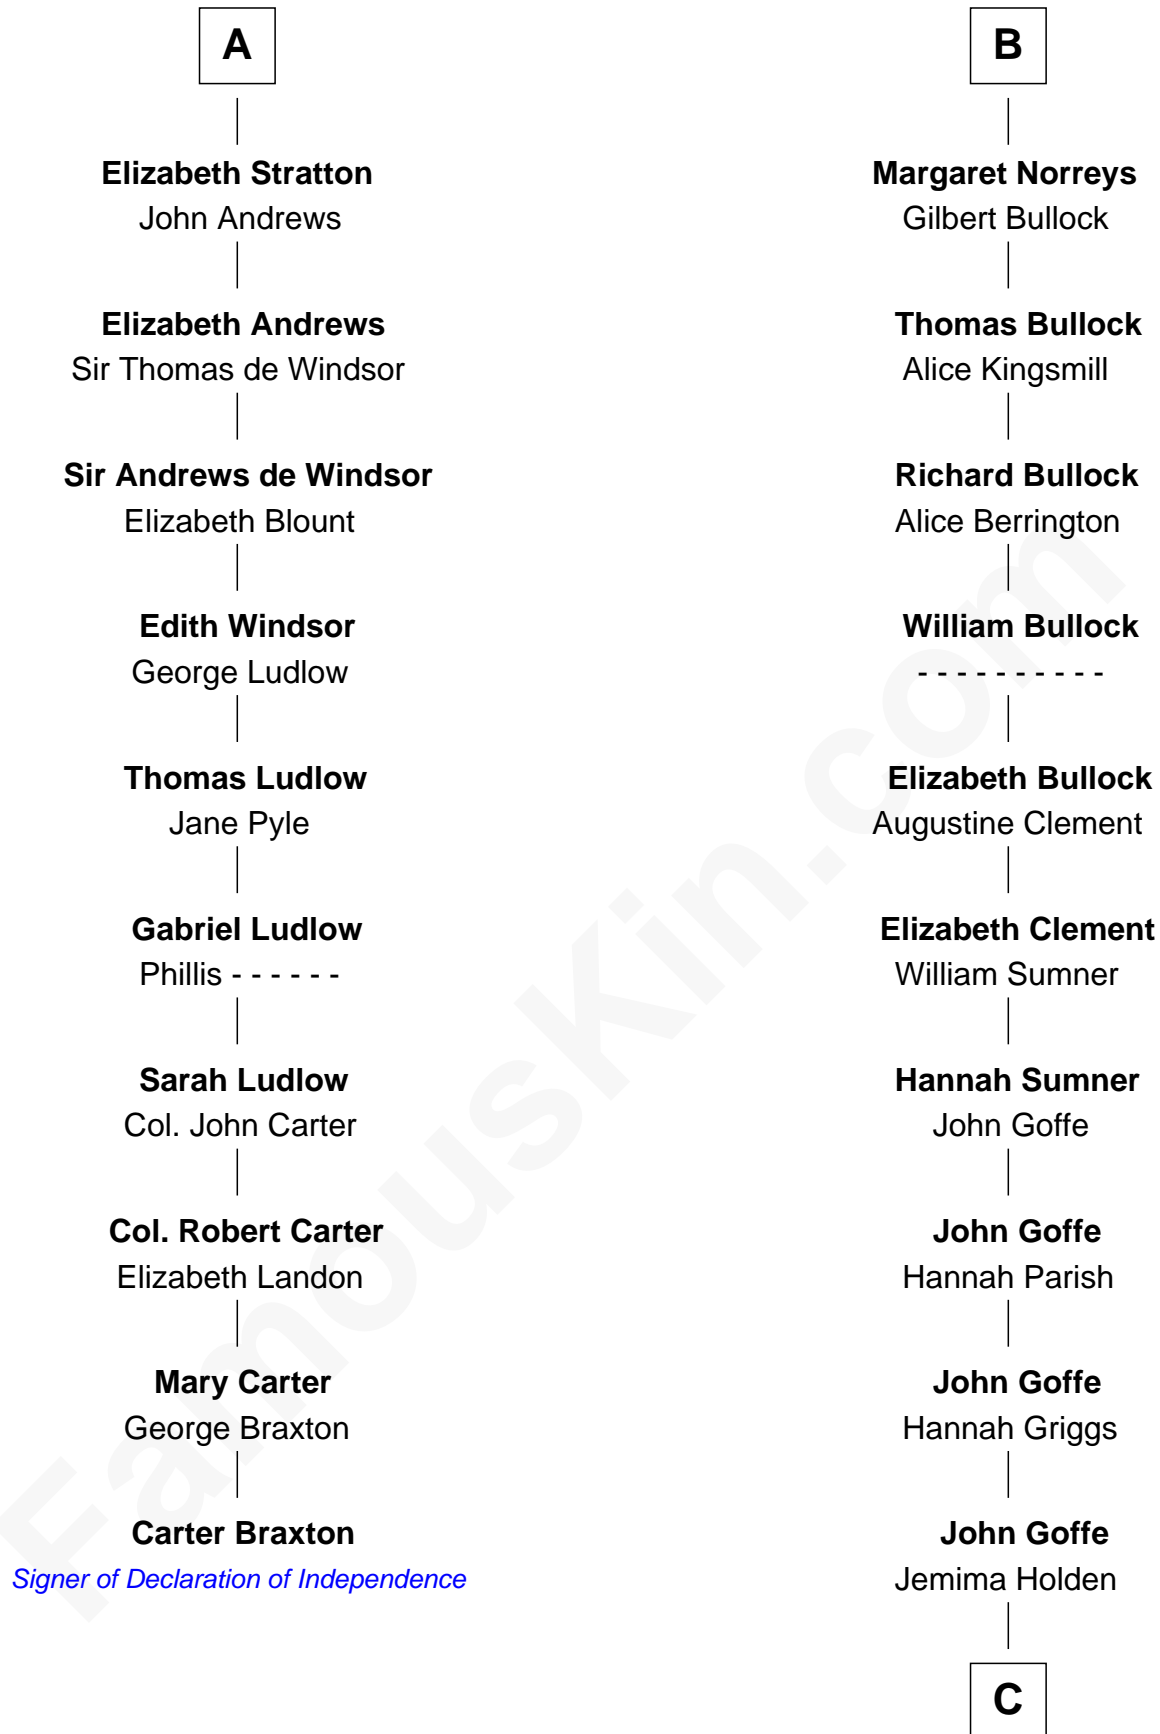

FamousKin.com

Relationship Chart of

Carter Braxton

Signer of the Declaration of Independence

16th cousin 5 times removed of

Lou (Henry) Hoover

First Lady of President Herbert Hoover

Hugh de Vere
Hawise de Quincy

Charles Delano Henry

Lou (Henry) Hoover

First Lady of Herbert Hoover