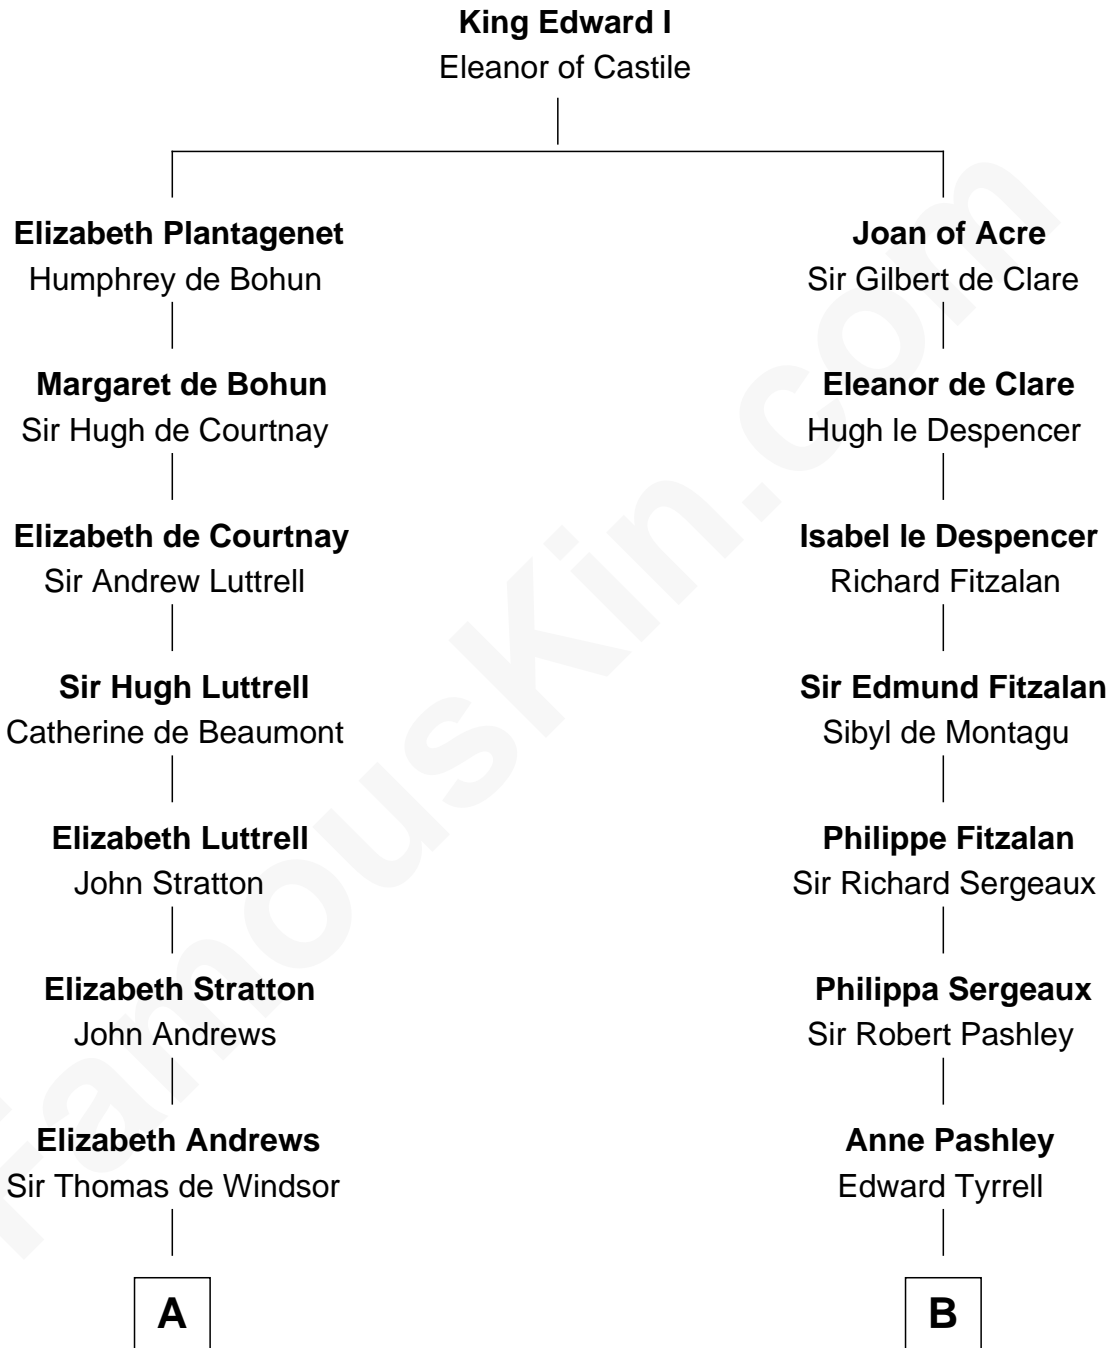

FamousKin.com

Relationship Chart of

Carter Braxton

Signer of the Declaration of Independence

14th cousin 7 times removed of

Ellen Louise (Axson) Wilson

First Lady of President Woodrow Wilson

C

Deliverance Coward

James FitzRandolph

Isaac FitzRandolph

Eleanor Hunter

Rebecca Longstreet FitzRandolph

Rev. Isaac Stockton Keith Axson

Rev. Samuel Edward Axson

Margaret Jane Hoyt