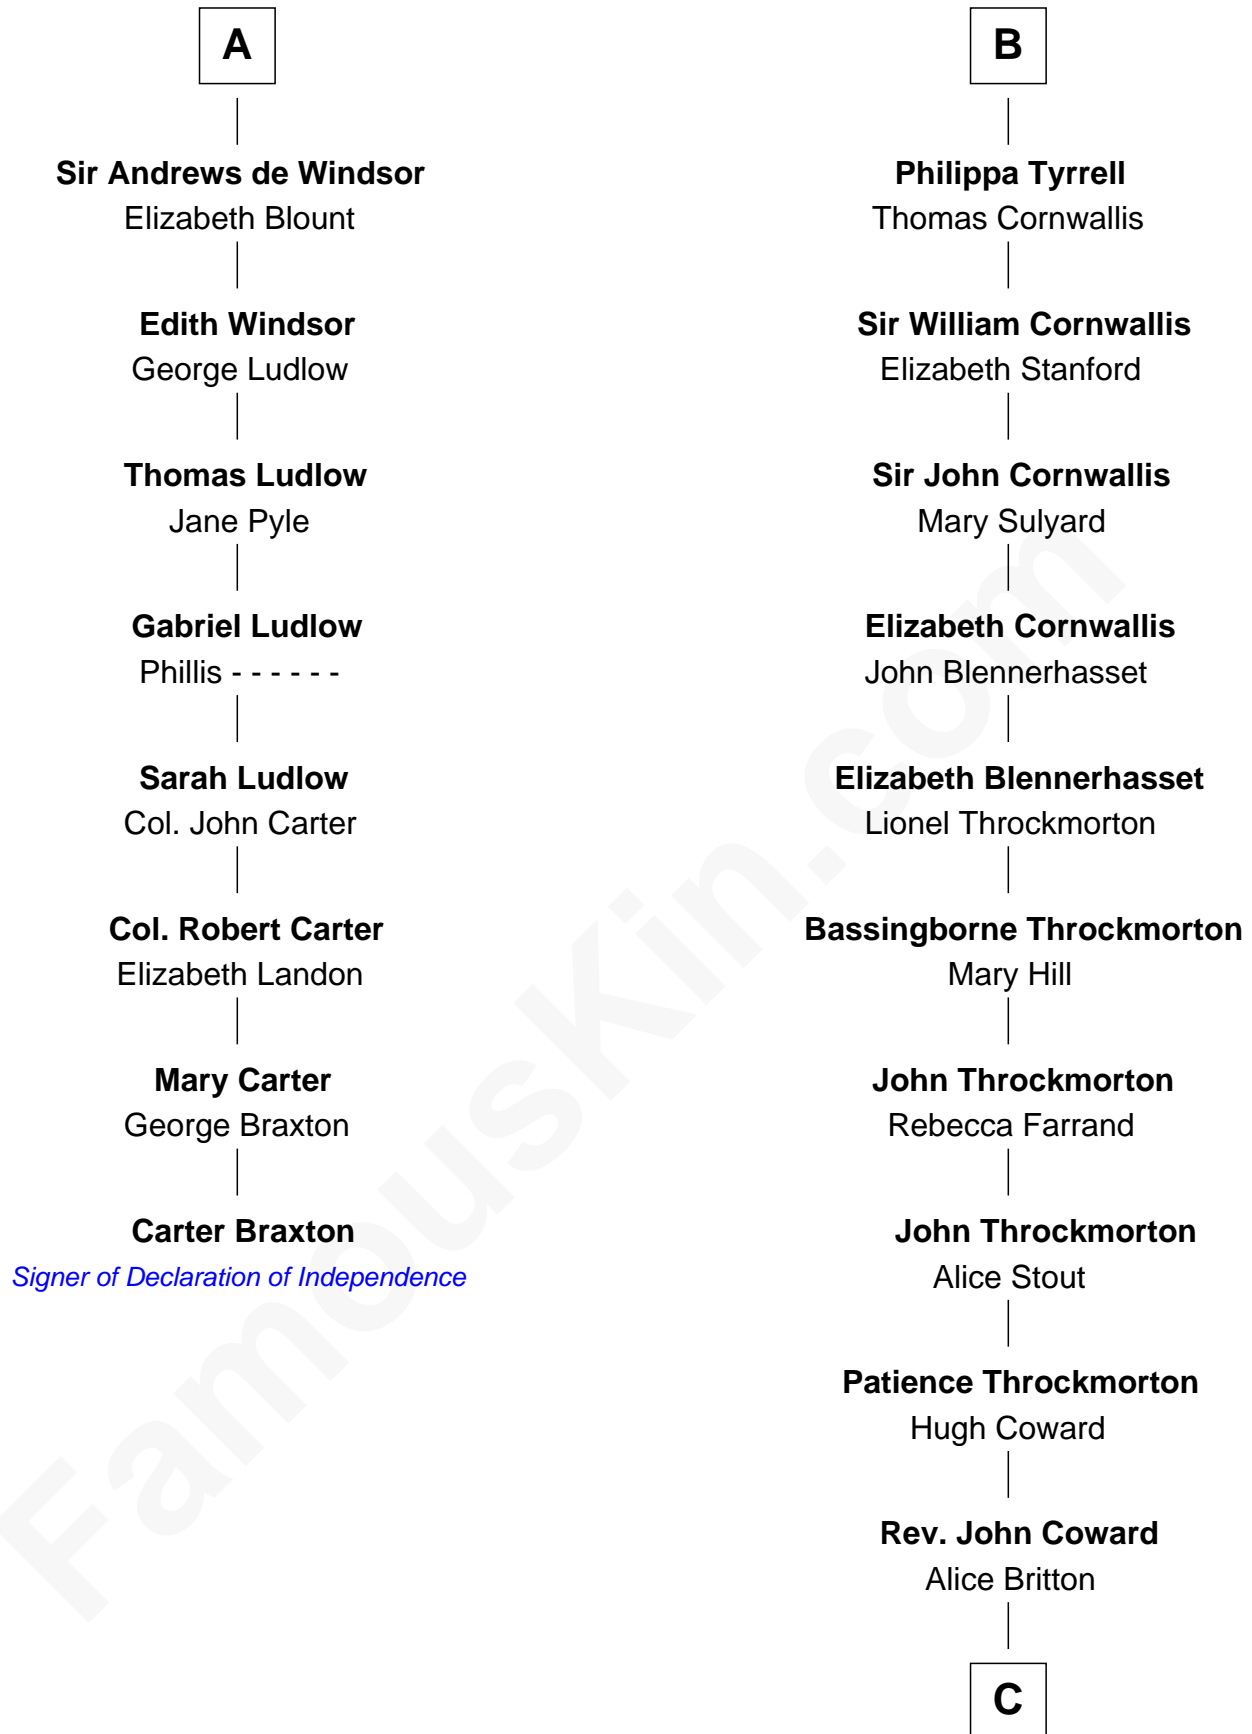

FamousKin.com

Relationship Chart of

Carter Braxton

Signer of the Declaration of Independence

14th cousin 7 times removed of

Ellen Louise (Axson) Wilson

First Lady of President Woodrow Wilson

C

Deliverance Coward

James FitzRandolph

Isaac FitzRandolph

Eleanor Hunter

Rebecca Longstreet FitzRandolph

Rev. Isaac Stockton Keith Axson

Rev. Samuel Edward Axson

Margaret Jane Hoyt

Ellen Louise (Axson) Wilson

First Lady of Woodrow Wilson

FamousKin.com