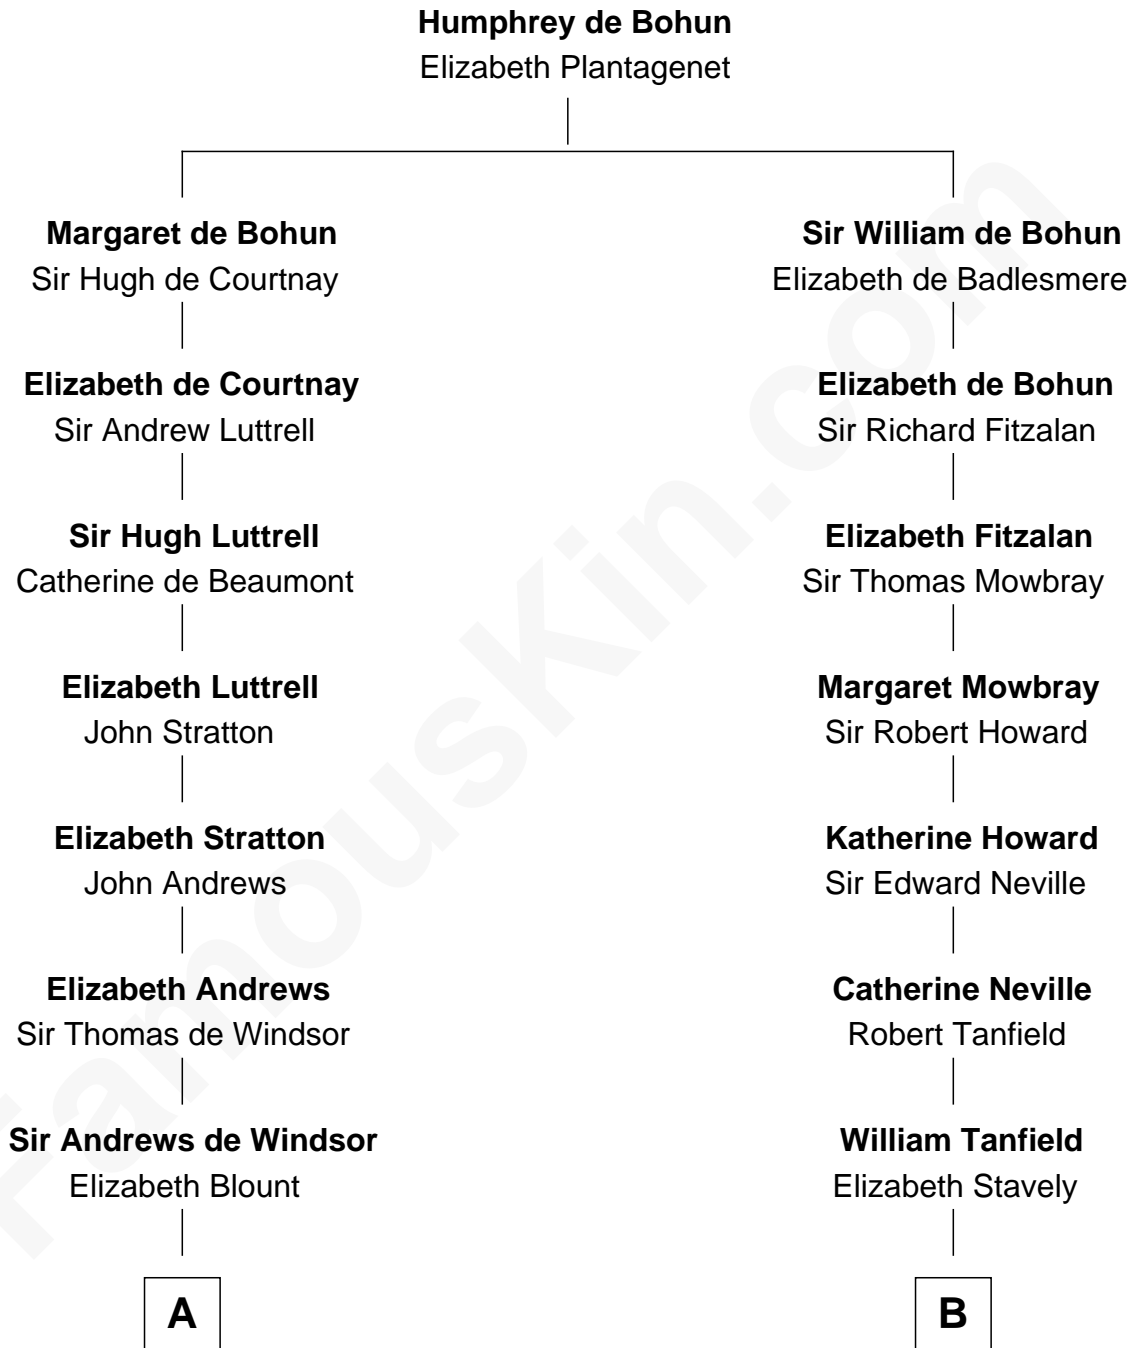

## Relationship Chart of

### Carter Braxton

*Signer of the Declaration of Independence*

13th cousin 5 times removed of

**William Fishback**  
*17th Governor of Arkansas*

**C**

—  
**Sophia Ann Yates**  
Frederick Fishback

—  
**William Fishback**  
*17th Governor of Arkansas*