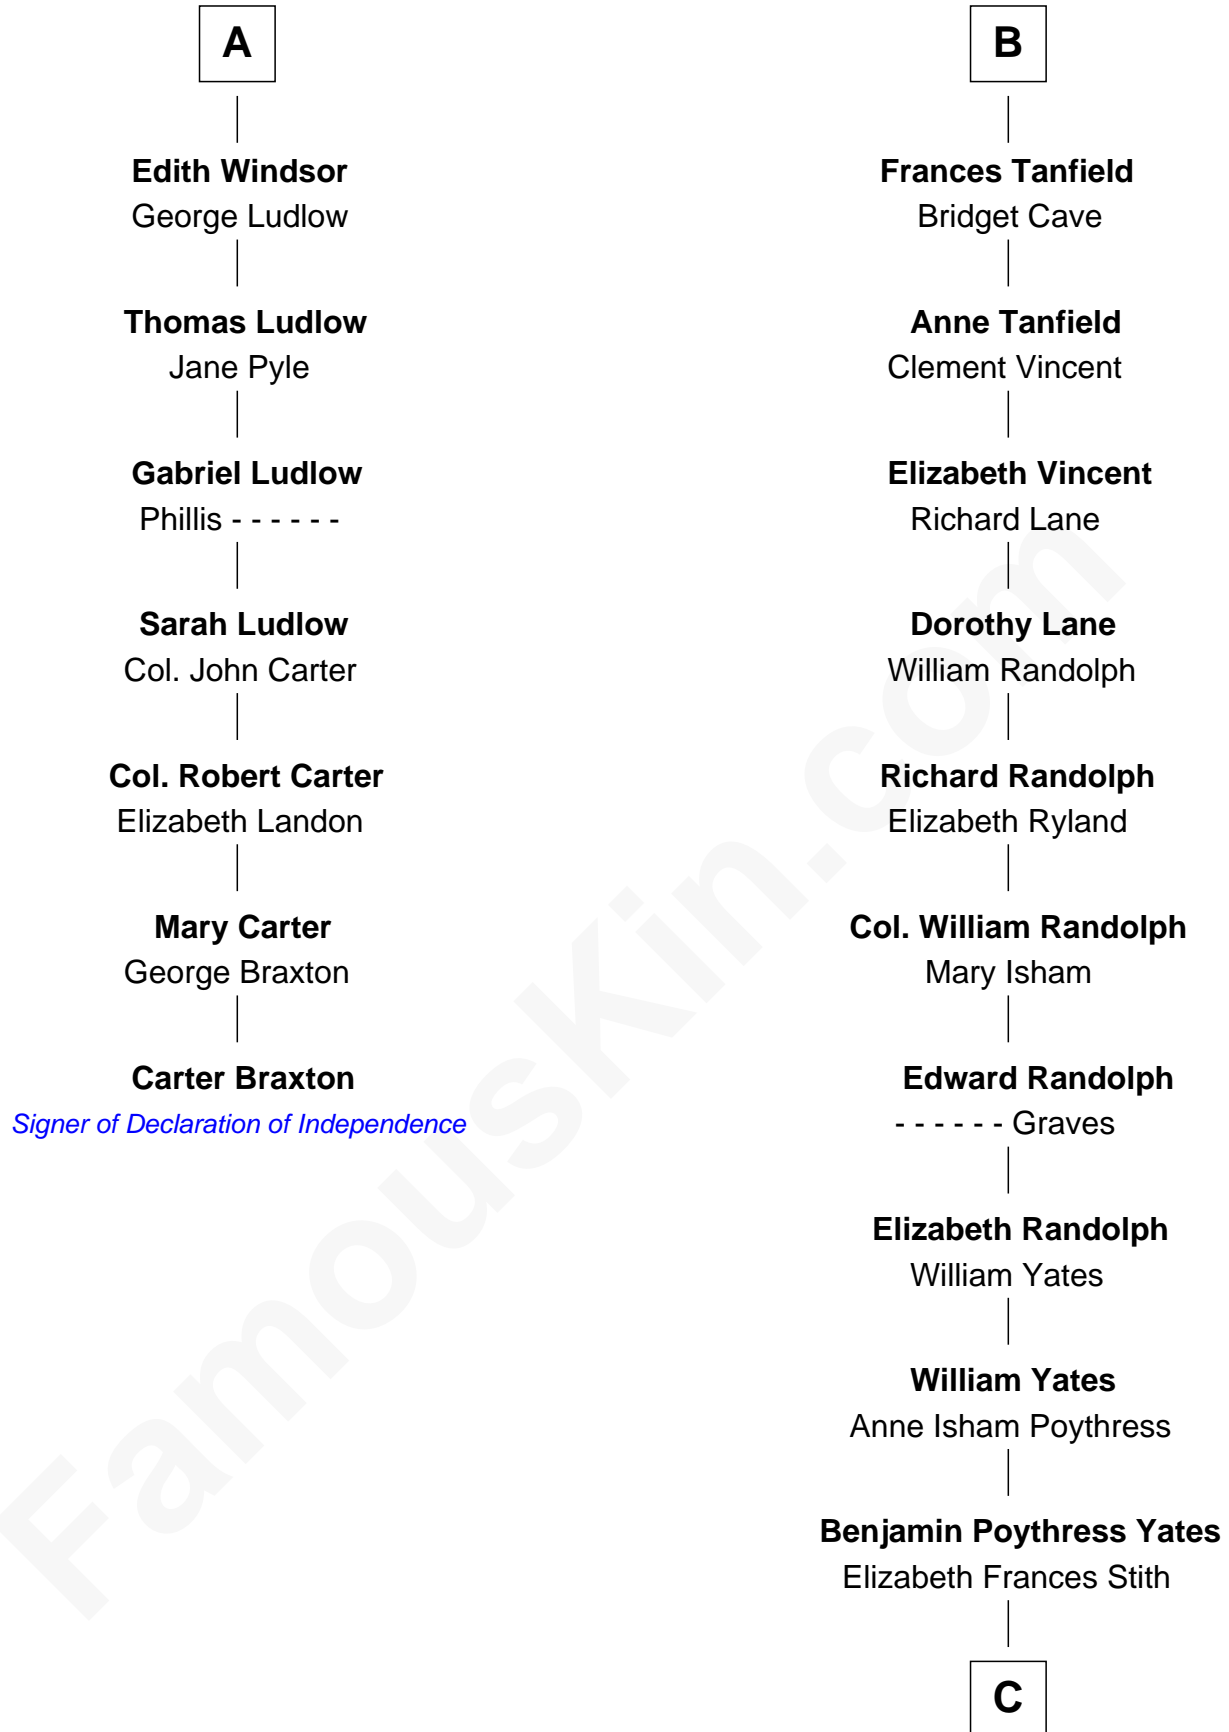

## Relationship Chart of

### Carter Braxton

*Signer of the Declaration of Independence*

13th cousin 5 times removed of

**William Fishback**  
*17th Governor of Arkansas*

**C**

—  
**Sophia Ann Yates**  
Frederick Fishback

—  
**William Fishback**  
*17th Governor of Arkansas*

FamousKin.com