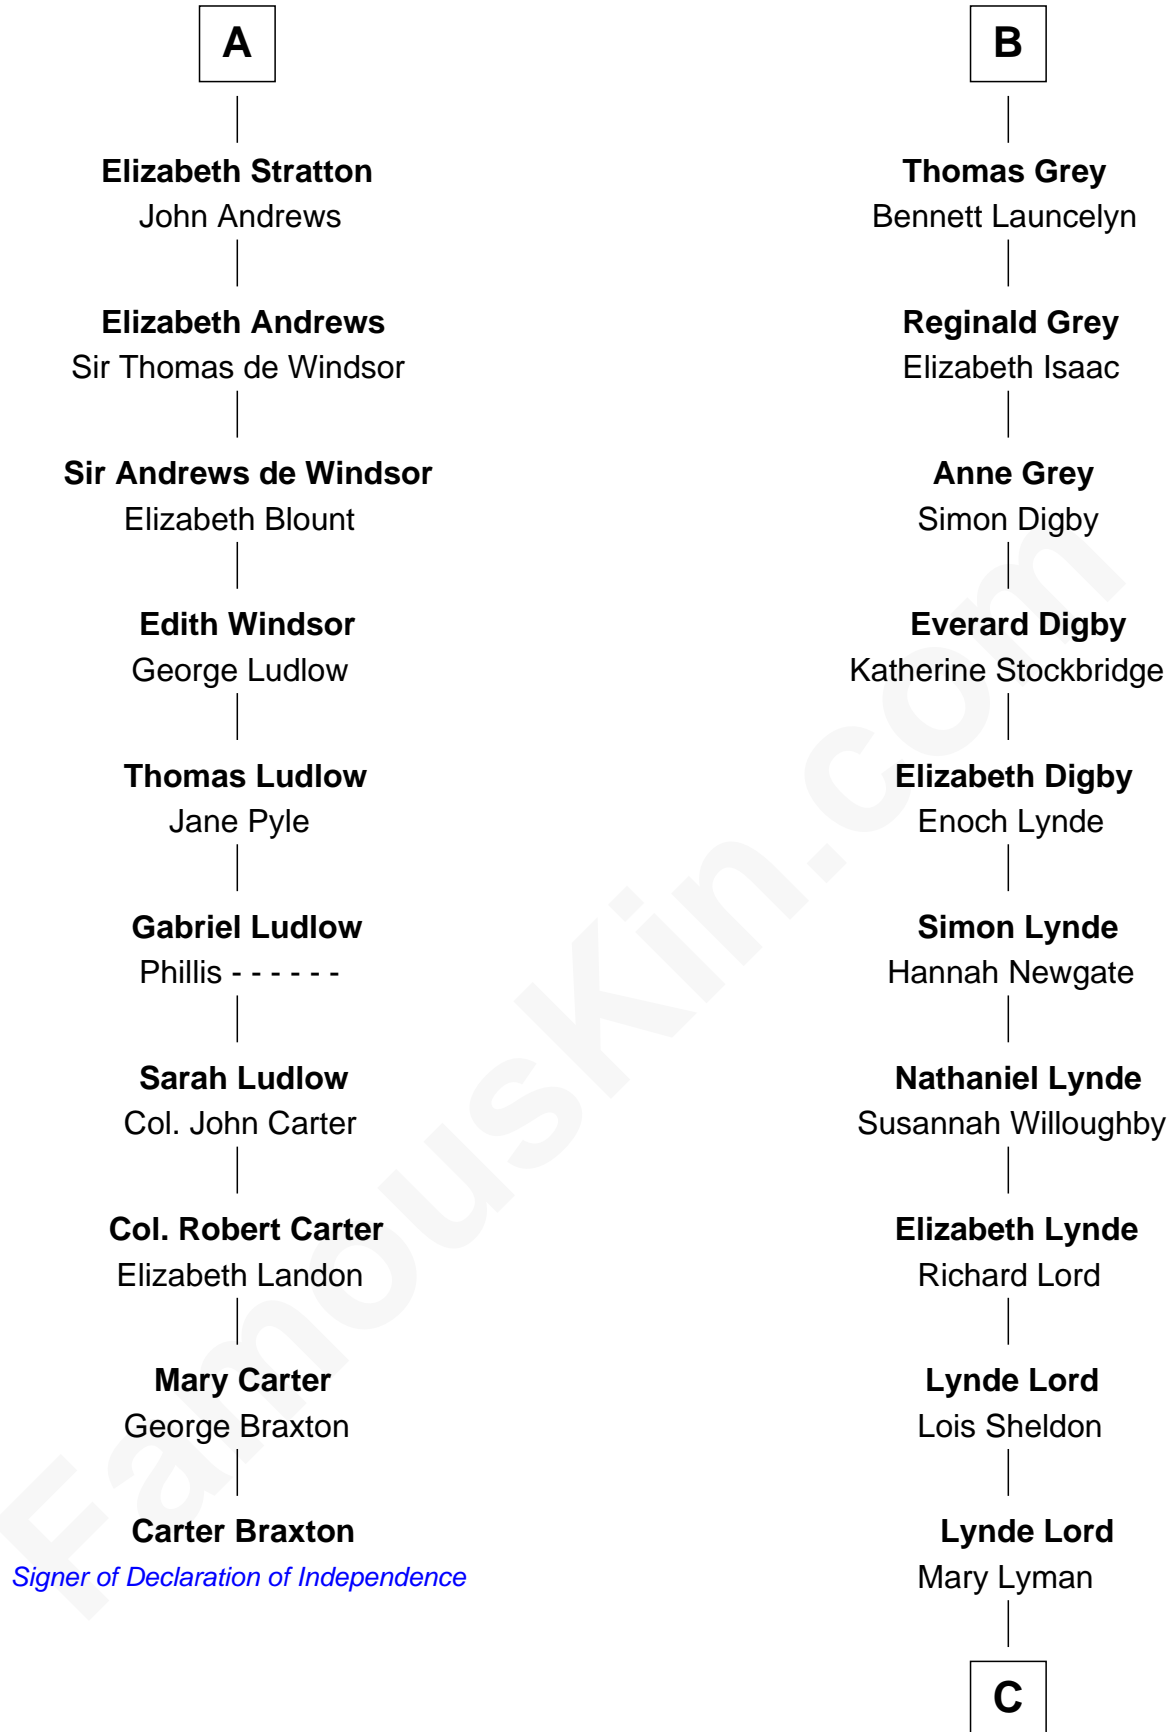

FamousKin.com

Relationship Chart of

Carter Braxton

Signer of the Declaration of Independence

16th cousin 3 times removed of

J.P. Morgan

American Banker and Art Collector

Sir Humphrey de Bohun

Eleanor de Bohun

Sir John de Verdun

Maud de Verdun

Sir John de Grey

Sir Roger de Grey

Elizabeth de Hastings

Sir Reynold de Grey

Eleanor le Strange

Sir Reynold Grey

Joan Astley

John Grey

Elizabeth - - - - -

Reginald Grey

Beatrice - - - - -

B

C