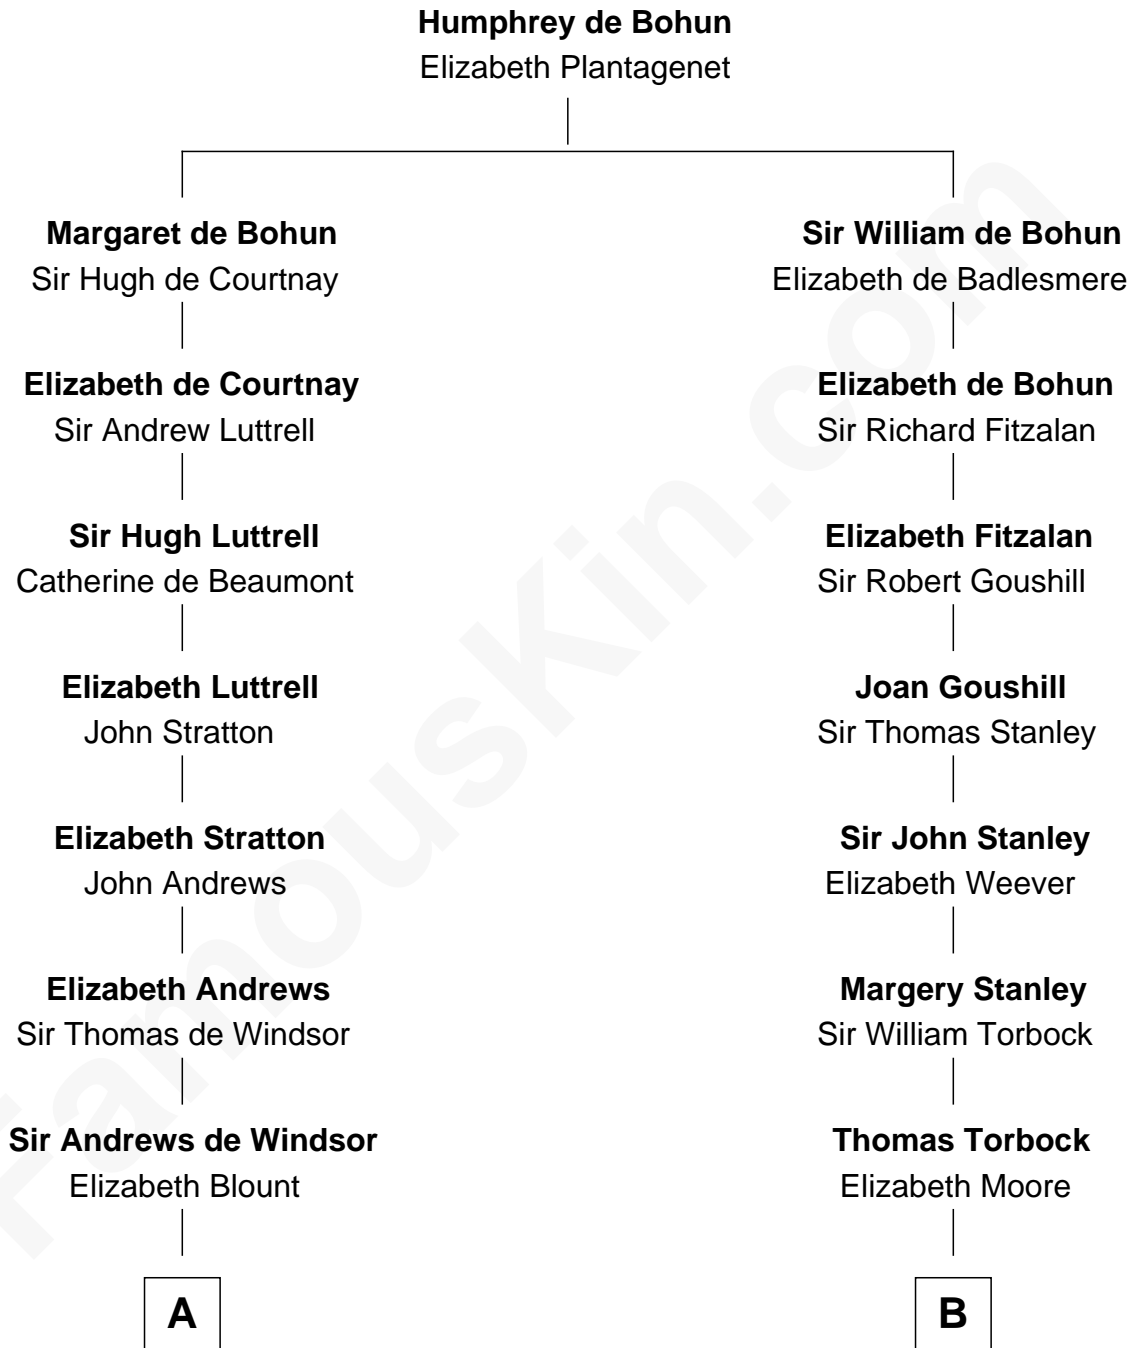

FamousKin.com

Relationship Chart of

Carter Braxton

Signer of the Declaration of Independence

13th cousin 5 times removed of

Juliette Gordon Low
Founder of the Girl Scouts

C

Eleanor Lytle Kinzie
William Washington Gordon

Juliette Gordon Low
Founder of the Girl Scouts

FamousKin.com