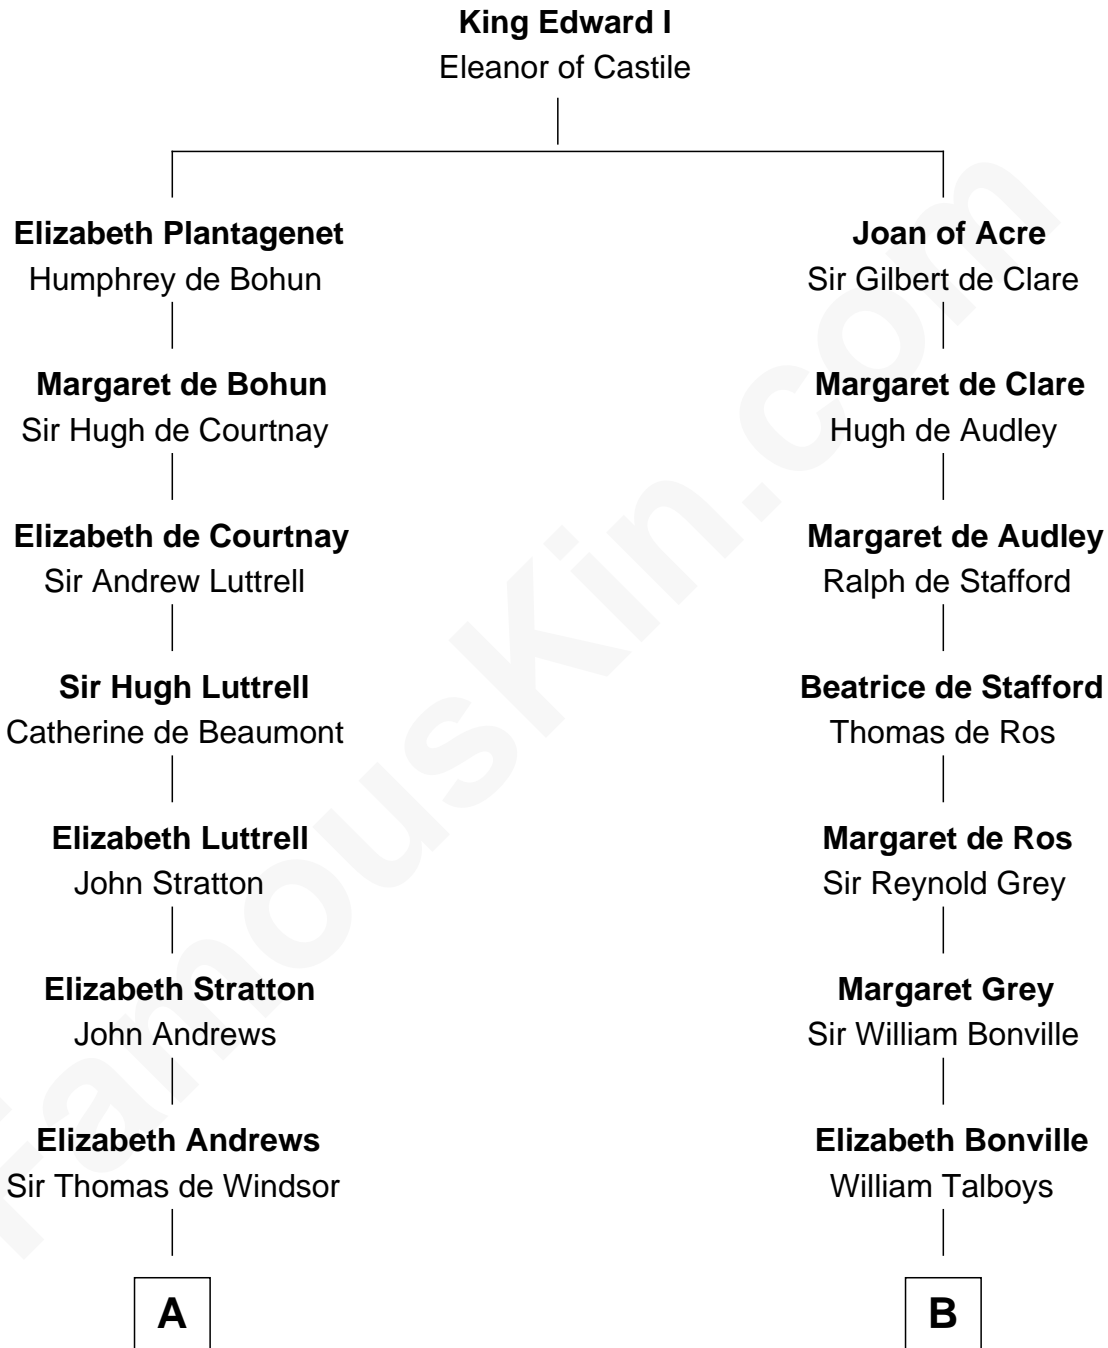

# FamousKin.com

## Relationship Chart of

### Carter Braxton

*Signer of the Declaration of Independence*

14th cousin 7 times removed of

**Katharine Hepburn**  
*Movie Actress*

**C**

Erastus Spalding

Jennet Mack

Martha Ann Spalding