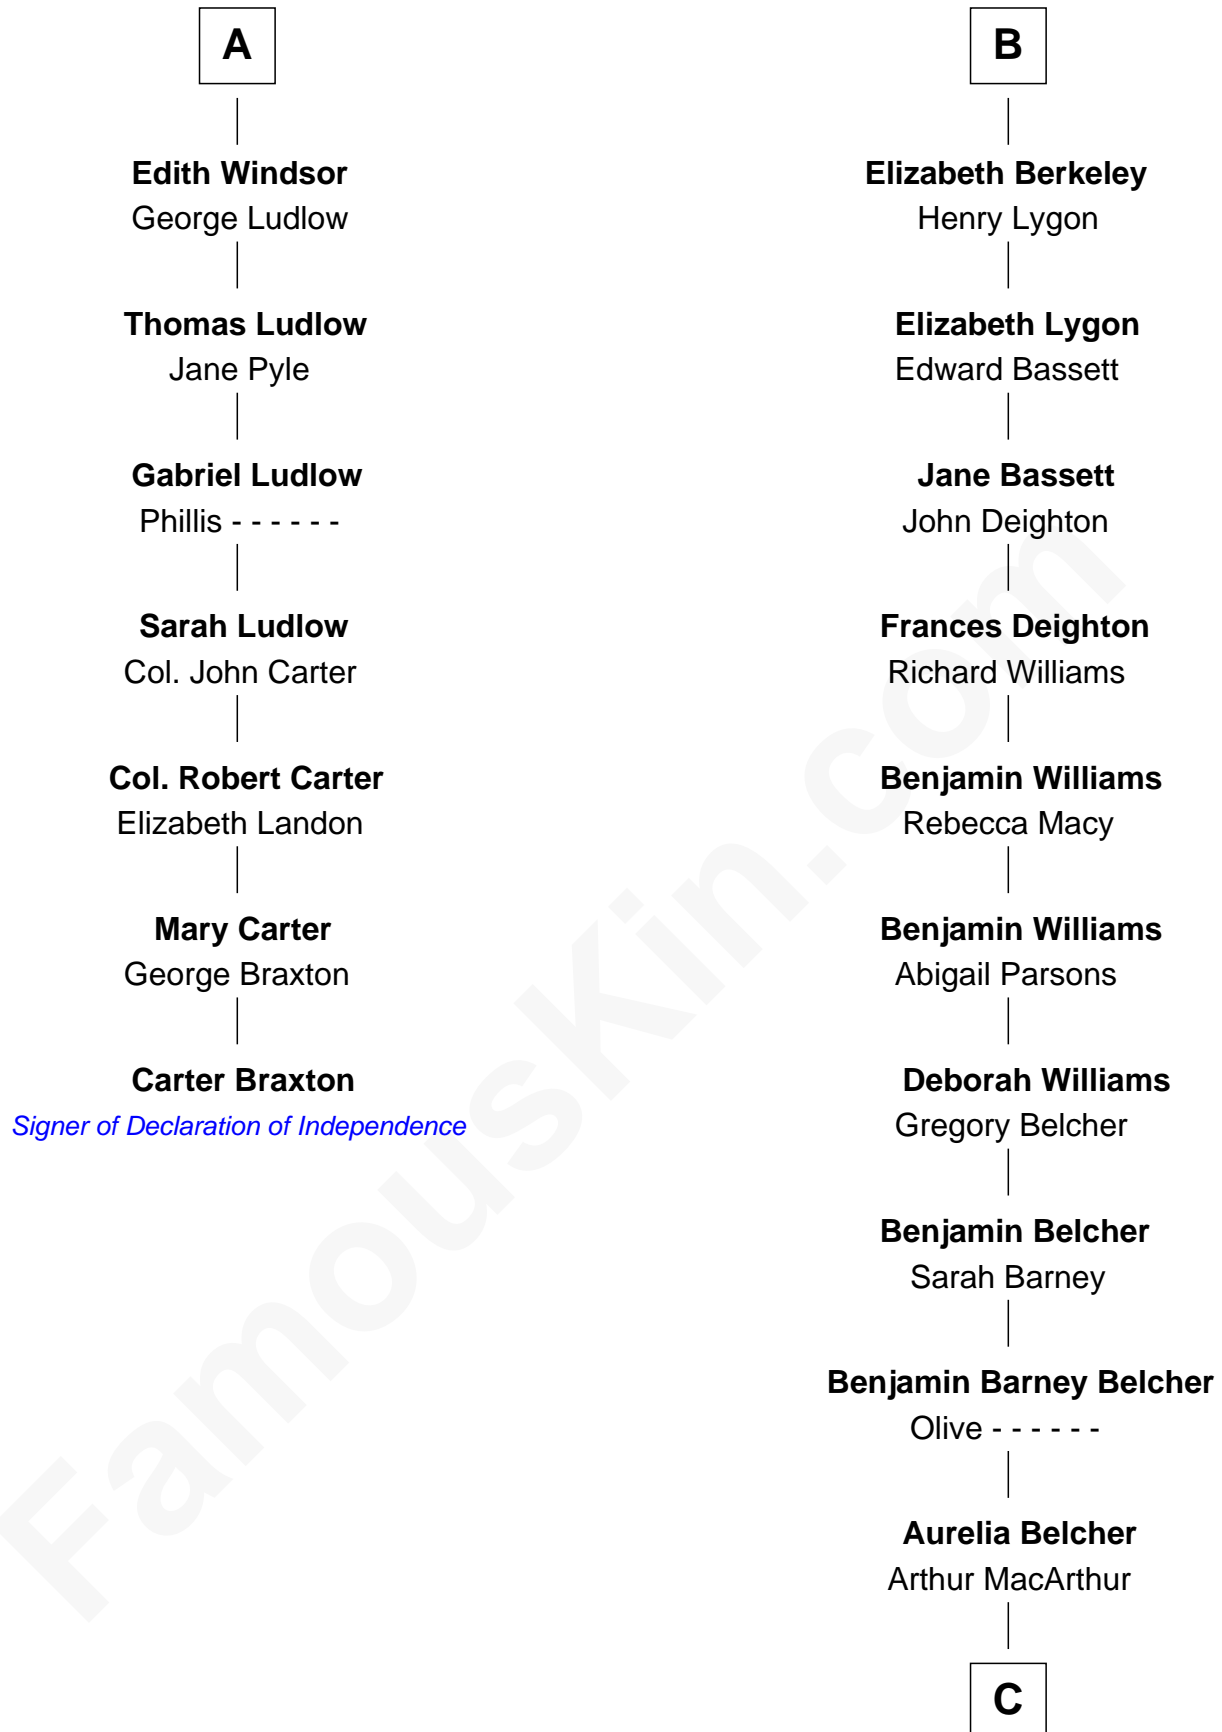

FamousKin.com

Relationship Chart of

Carter Braxton

Signer of the Declaration of Independence

13th cousin 5 times removed of

General Douglas MacArthur

U.S. Army - World War II

Humphrey de Bohun

Elizabeth Plantagenet

C

Gen. Arthur MacArthur
Mary Pinckney Hardy

General Douglas MacArthur
U.S. Army - World War II

FamousKin.com