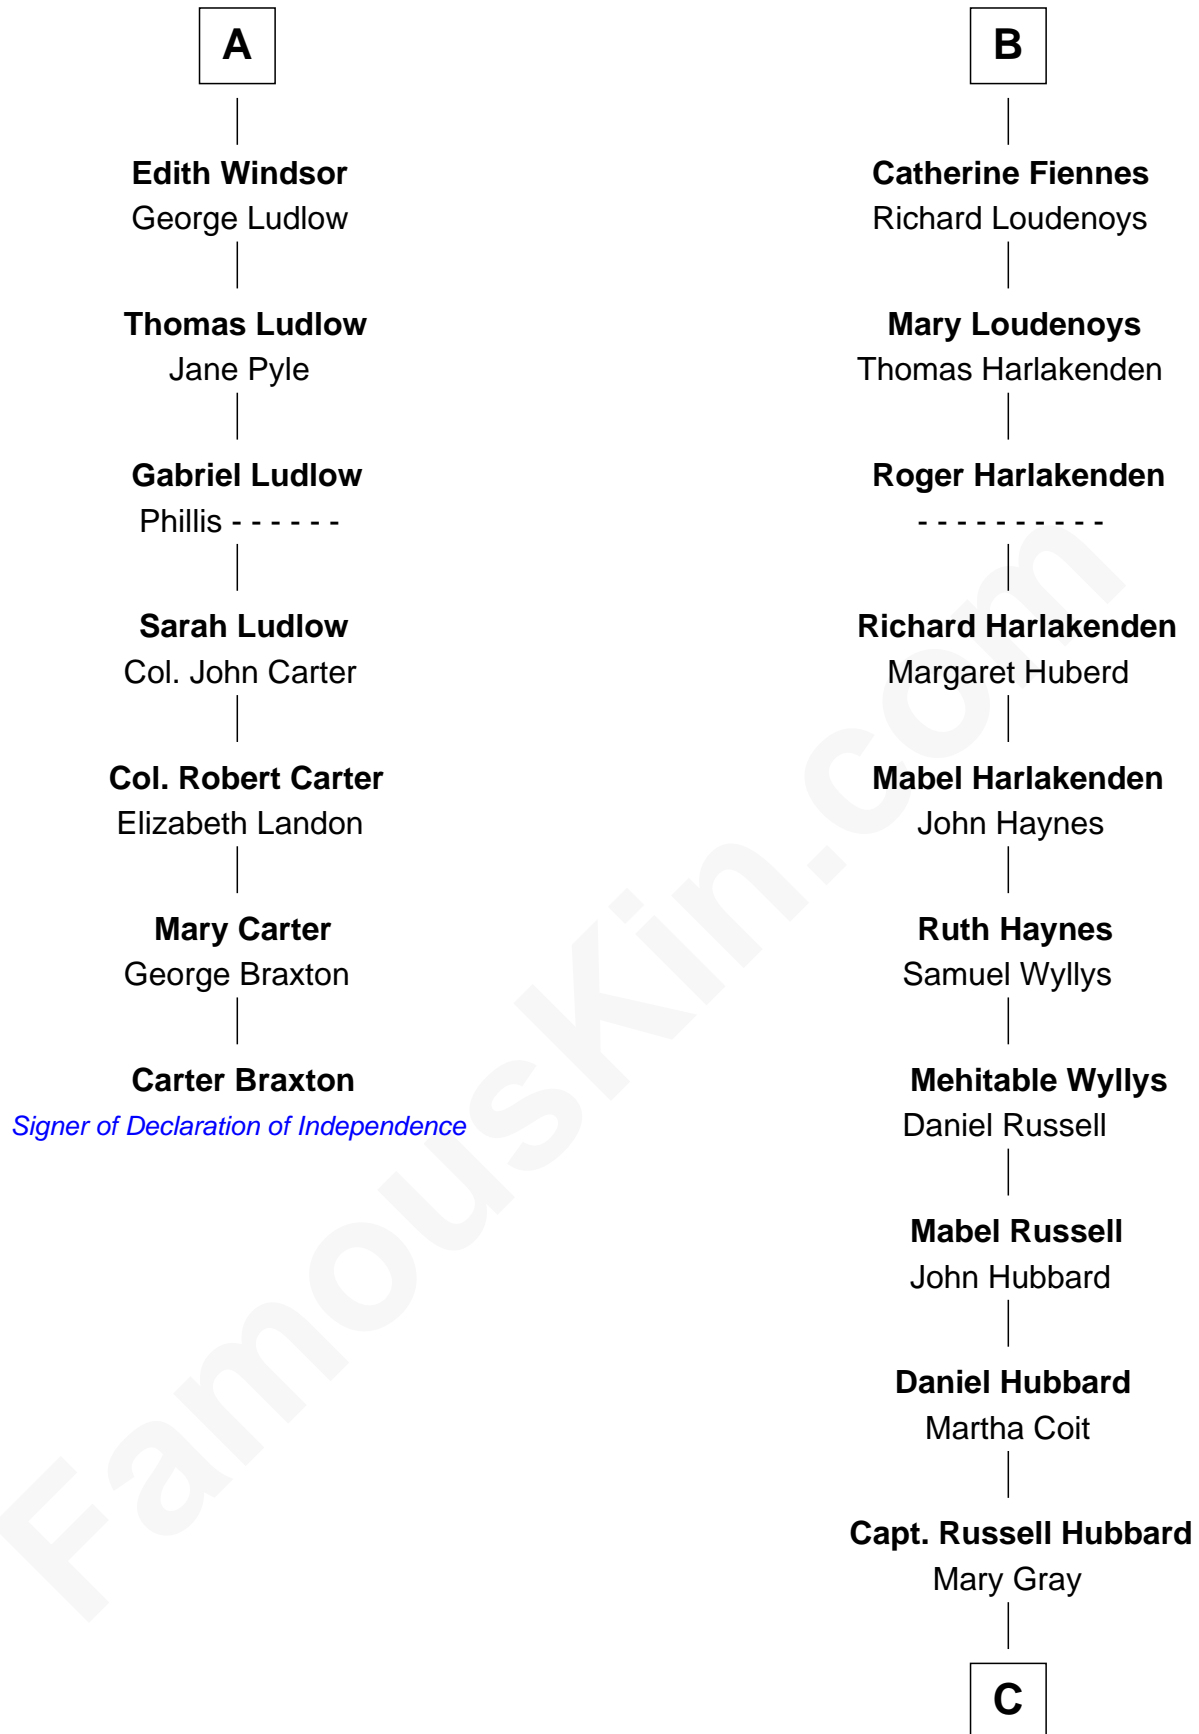

FamousKin.com

Relationship Chart of

Carter Braxton

Signer of the Declaration of Independence

13th cousin 7 times removed of

Frank Lloyd Wright
American Architect

Humphrey de Bohun
Elizabeth Plantagenet

C

Martha Hubbard

David Wright

Rev. David Wright

Abigail Goddard

William Carey Wright

Anna Lloyd Jones

Frank Lloyd Wright

American Architect