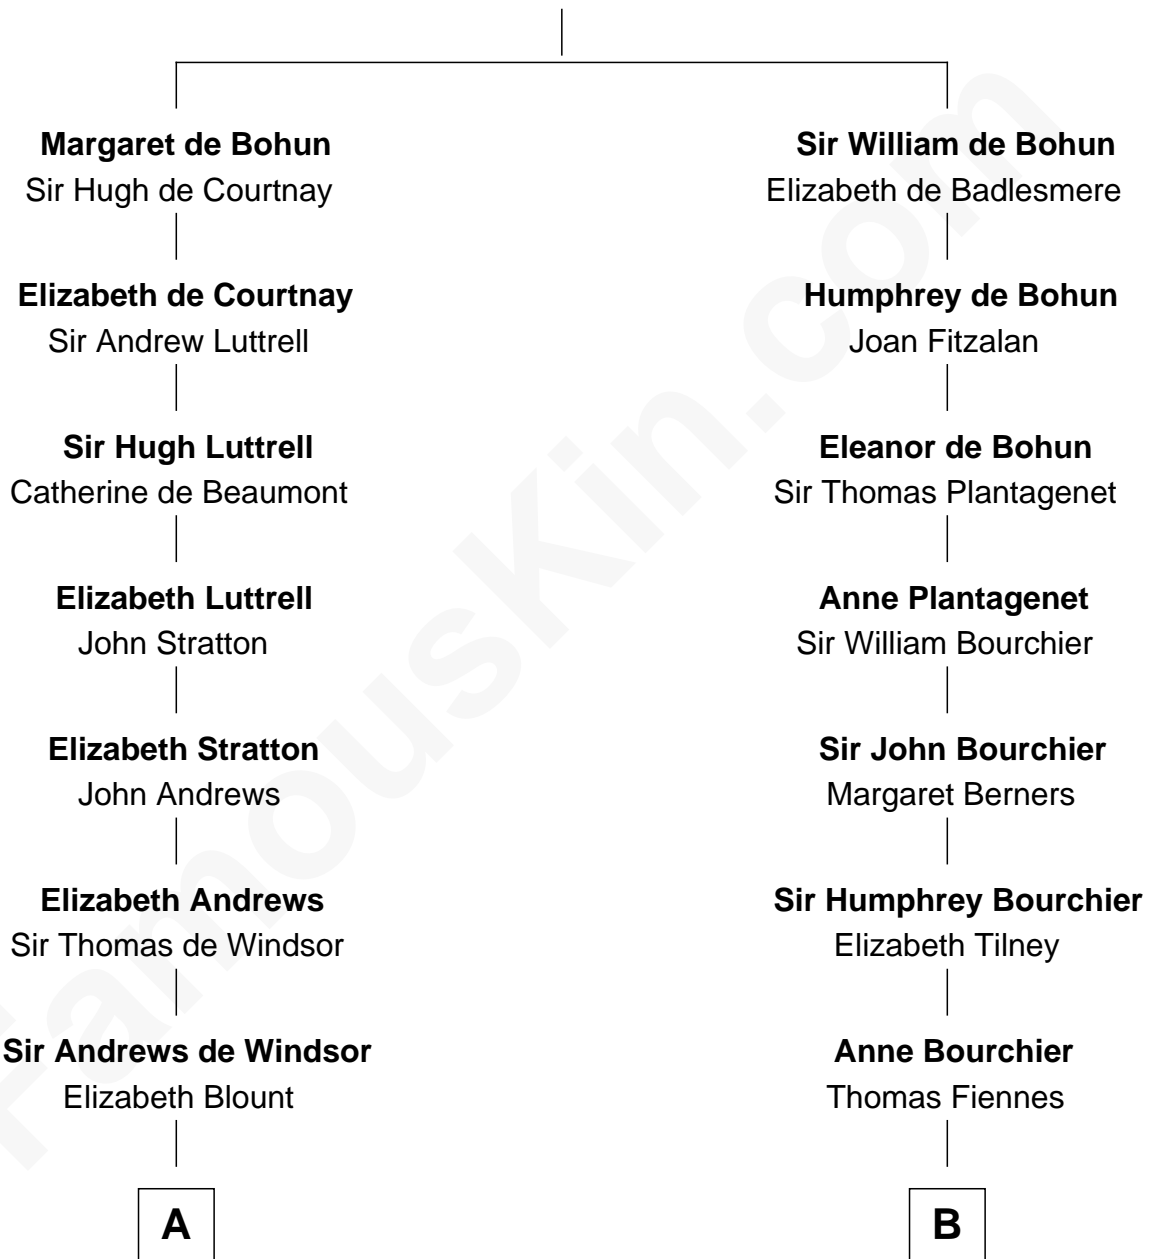

FamousKin.com

Relationship Chart of

Carter Braxton

Signer of the Declaration of Independence

13th cousin 7 times removed of

Frank Lloyd Wright
American Architect

Humphrey de Bohun
Elizabeth Plantagenet

C

Martha Hubbard

David Wright

Rev. David Wright

Abigail Goddard

William Carey Wright

Anna Lloyd Jones

Frank Lloyd Wright

American Architect