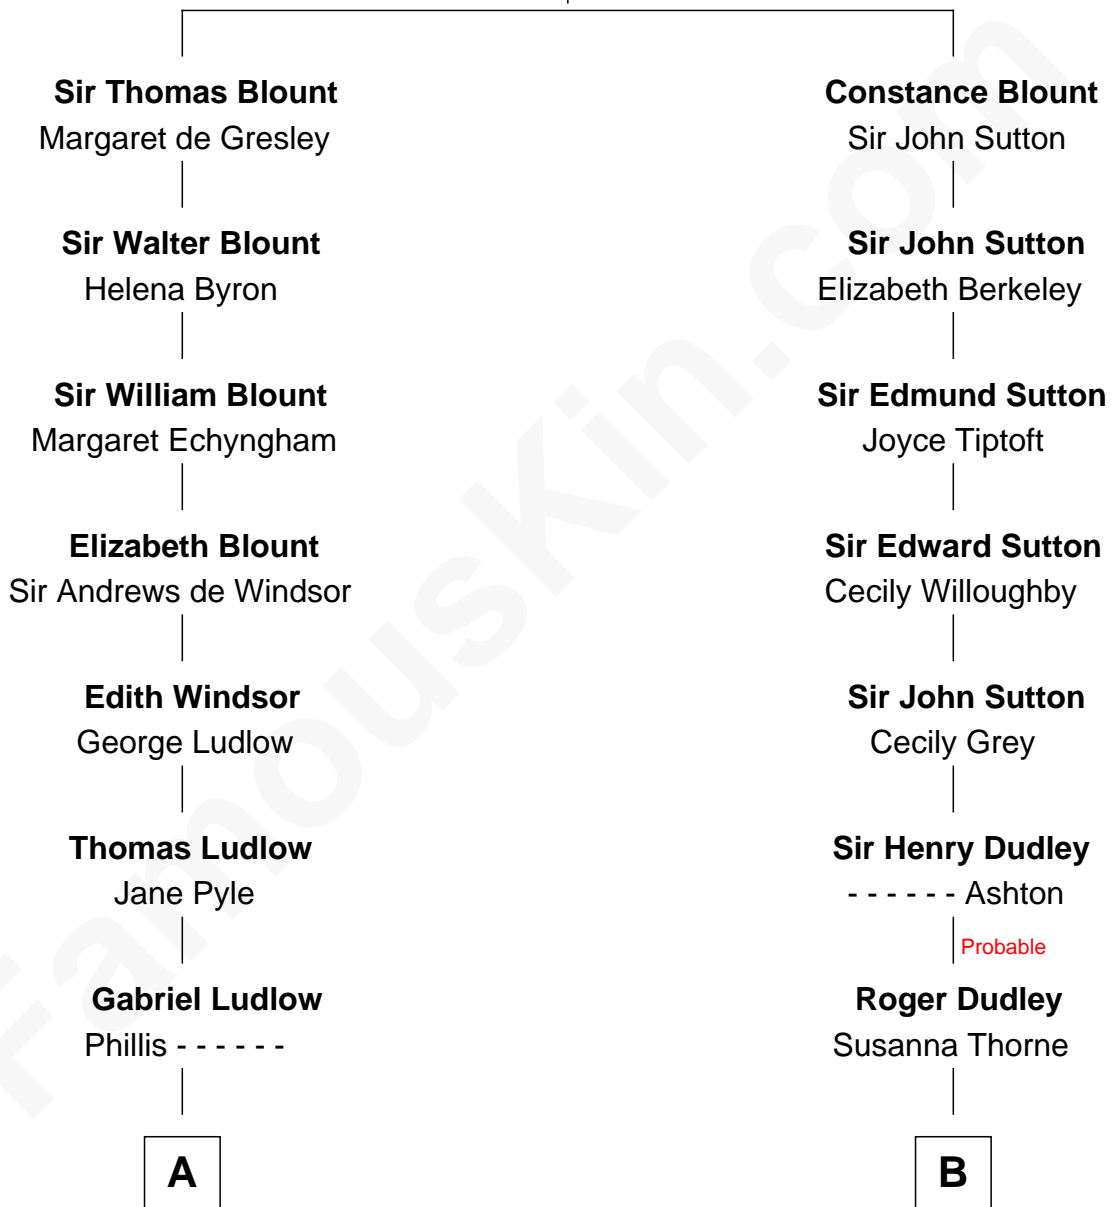

## Relationship Chart of

### Carter Braxton

*Signer of the Declaration of Independence*

10th cousin 9 times removed of

**Kyra Sedgwick**

*TV and Movie Actress*

**Sir Walter Blount**

Sancha de Ayala

C