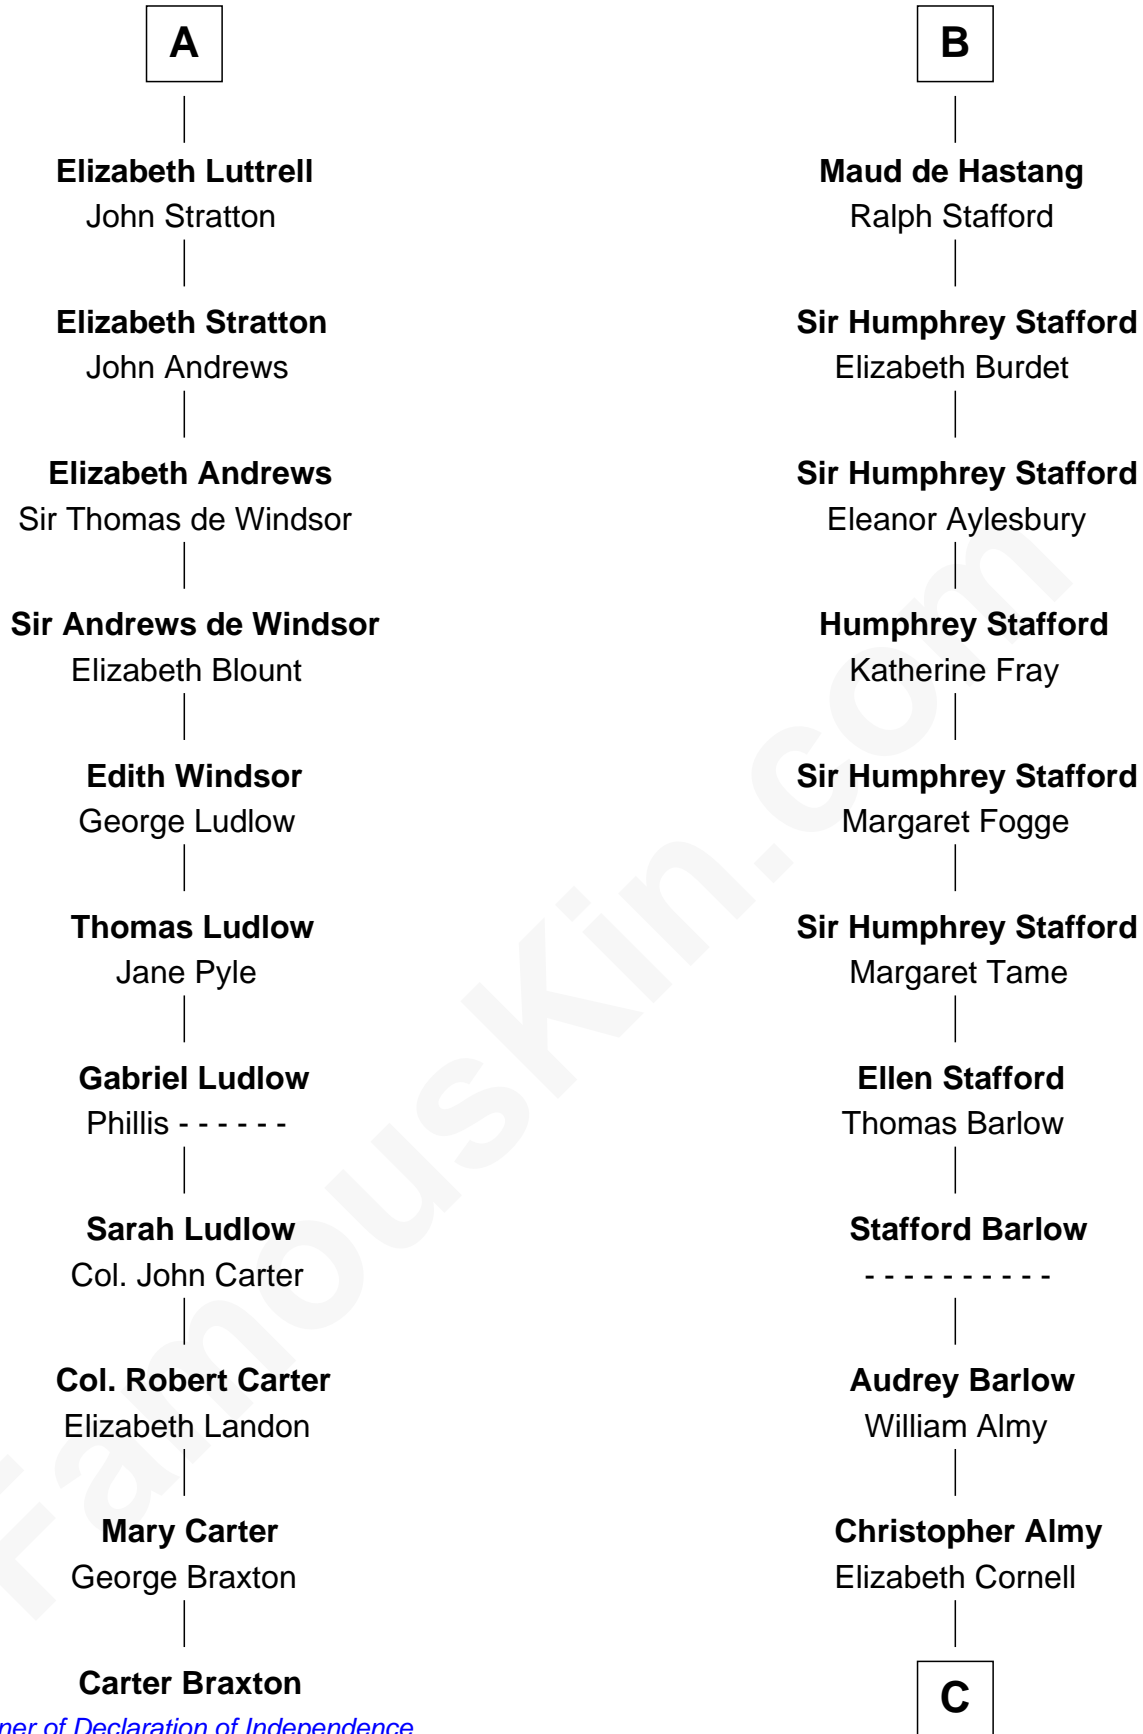

FamousKin.com

Relationship Chart of

Carter Braxton

Signer of the Declaration of Independence

17th cousin 2 times removed of

William Ellery

Signer of the Declaration of Independence

C

Col. Job Almy

Ann Lawton

Elizabeth Almy

William Ellery

William Ellery

Signer of Declaration of Independence

FamousKin.com