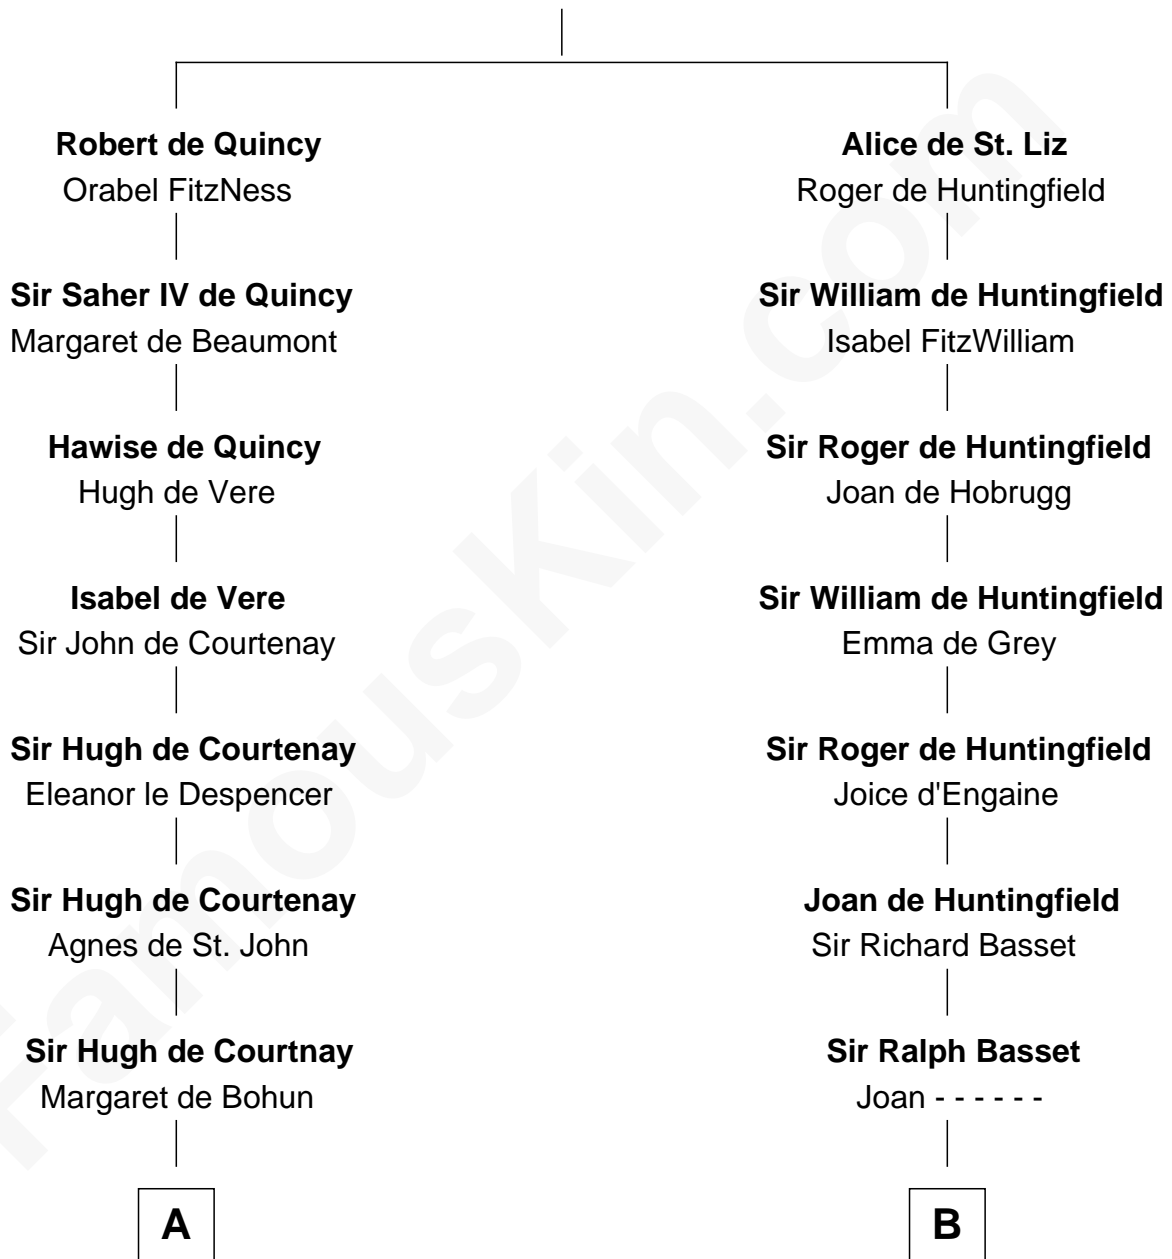

FamousKin.com

Relationship Chart of

Carter Braxton

Signer of the Declaration of Independence

19th cousin 1 time removed of

William Ellery

Signer of the Declaration of Independence

Saher I de Quincy

Maud de St. Liz

C

Col. Robert Carter
Elizabeth Landon

Mary Carter
George Braxton

Carter Braxton
Signer of Declaration of Independence

D

Christopher Almy
Elizabeth Cornell

Col. Job Almy
Ann Lawton

Elizabeth Almy
William Ellery

William Ellery
Signer of Declaration of Independence

FamousKin.com