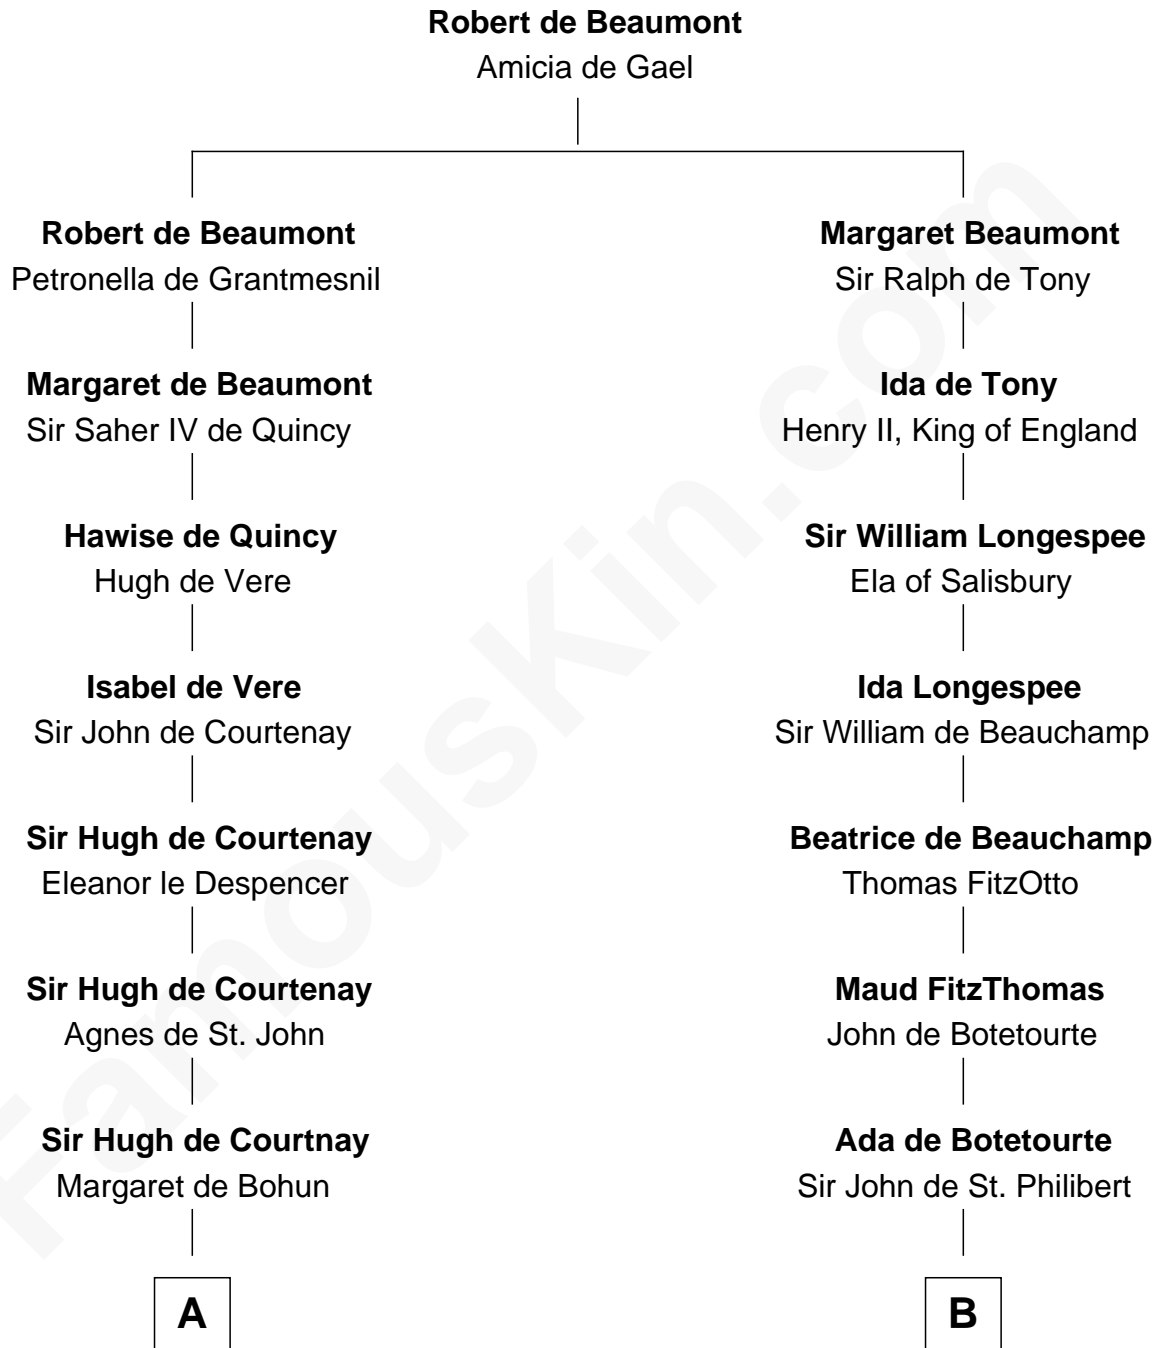

FamousKin.com

Relationship Chart of

Carter Braxton

Signer of the Declaration of Independence

19th cousin 2 times removed of

William Ellery

Signer of the Declaration of Independence

C

Col. Robert Carter

Elizabeth Landon

Mary Carter

George Braxton

Carter Braxton

Signer of Declaration of Independence

D

Audrey Barlow