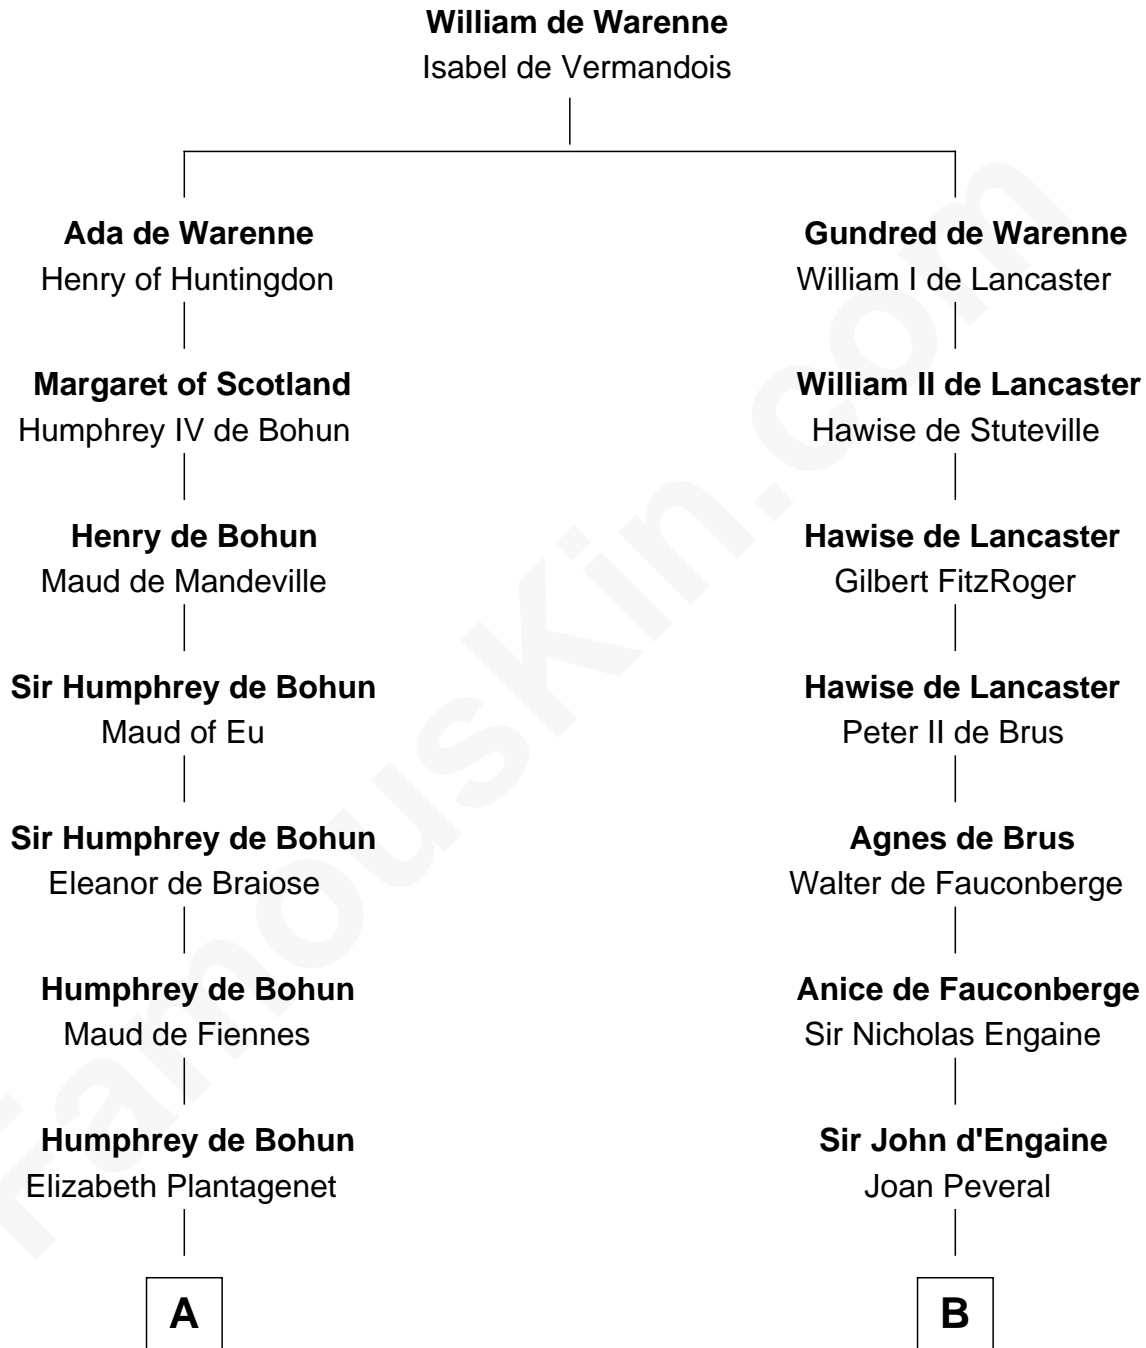

FamousKin.com

Relationship Chart of

Carter Braxton

Signer of the Declaration of Independence

19th cousin 1 time removed of

William Ellery

Signer of the Declaration of Independence

C

Sarah Ludlow
Col. John Carter

Col. Robert Carter
Elizabeth Landon

Mary Carter
George Braxton

Carter Braxton
Signer of Declaration of Independence

D

Col. Job Almy
Ann Lawton

Elizabeth Almy
William Ellery

William Ellery
Signer of Declaration of Independence

FamousKin.com