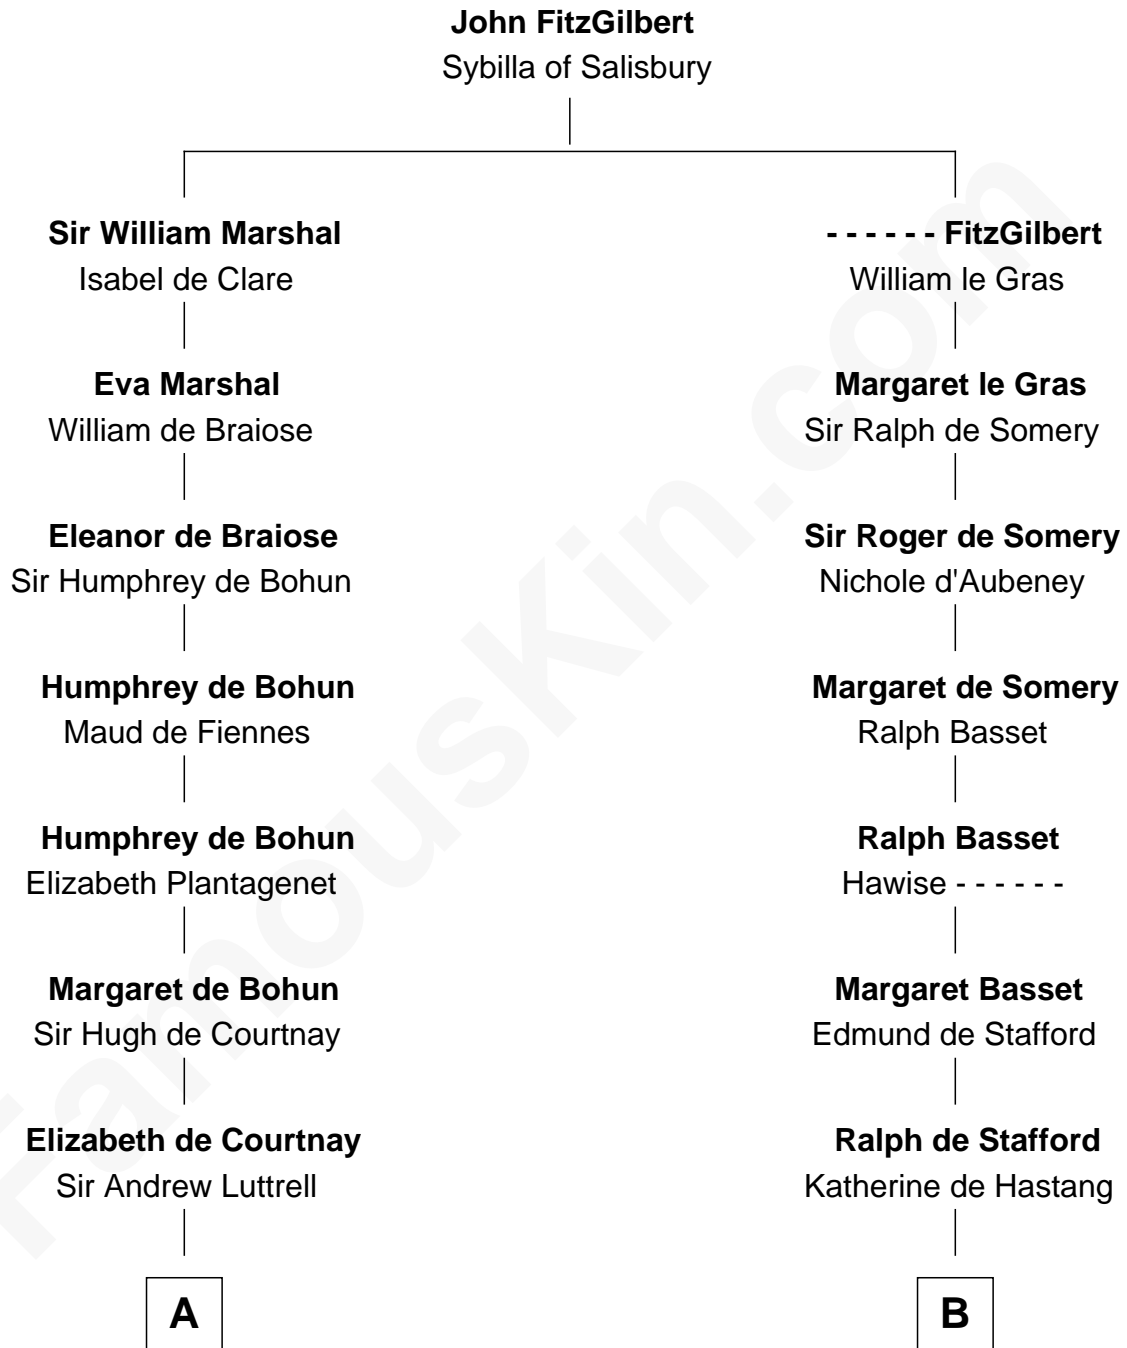

FamousKin.com

Relationship Chart of

Carter Braxton

Signer of the Declaration of Independence

18th cousin 2 times removed of

William Ellery

Signer of the Declaration of Independence

C

Mary Carter
George Braxton

Carter Braxton
Signer of Declaration of Independence

D

Christopher Almy
Elizabeth Cornell

Col. Job Almy
Ann Lawton

Elizabeth Almy
William Ellery

William Ellery
Signer of Declaration of Independence