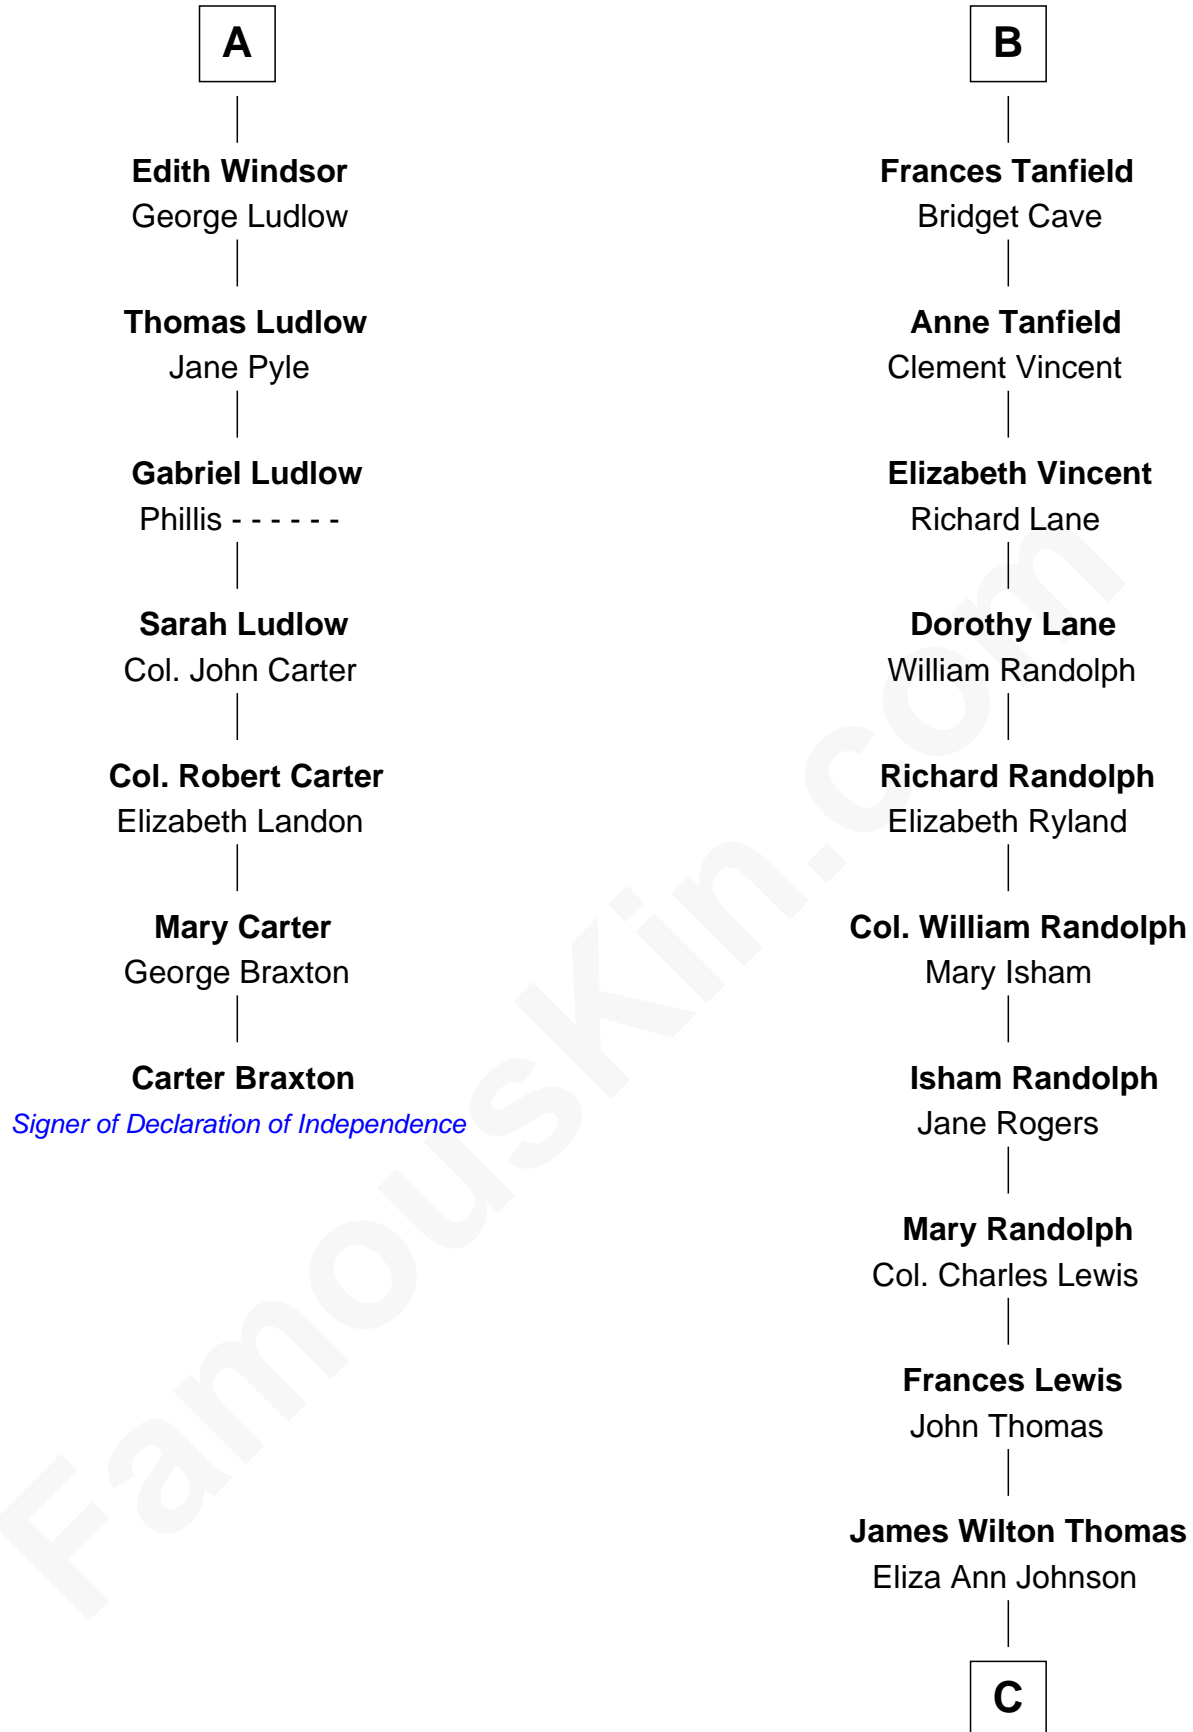

FamousKin.com

Relationship Chart of

Carter Braxton

Signer of the Declaration of Independence

13th cousin 8 times removed of

Douglas Trumbull

Film Special Effects Pioneer

Humphrey de Bohun

Elizabeth Plantagenet

C

Virginia Ann Mildred Thomas

Walter Bowdoin Trumbull

Robert Morris Wilton Trumbull

Emily Shurtleff

Morris Kinnard Trumbull

Alice G. Greer