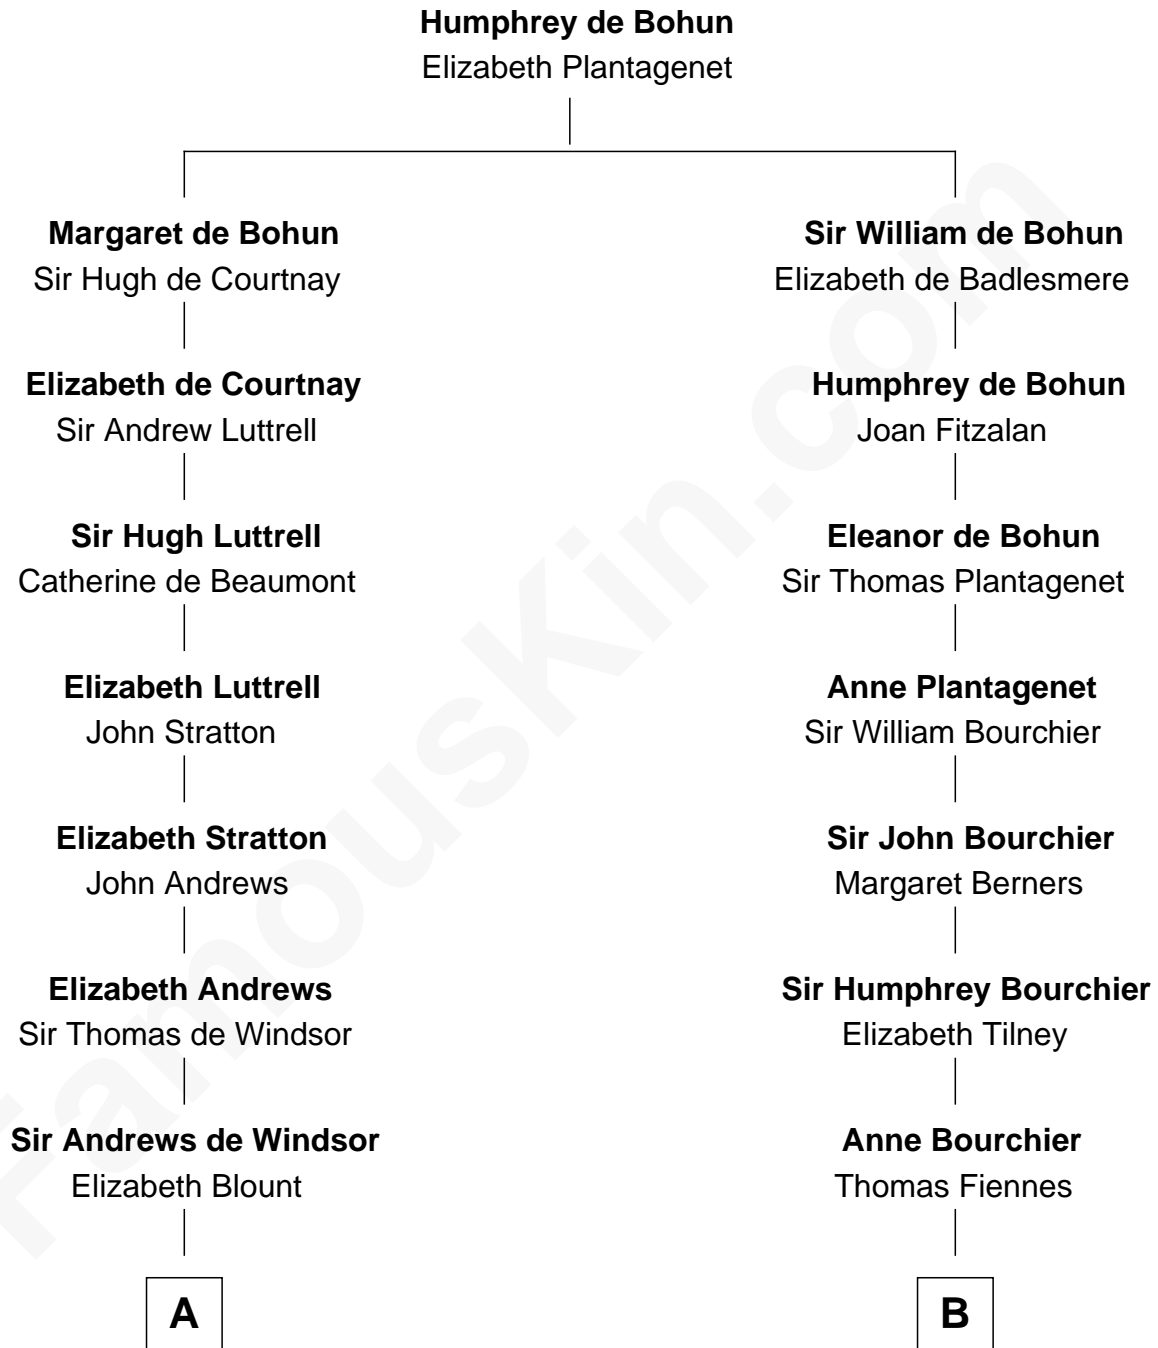

## Relationship Chart of

### Carter Braxton

*Signer of the Declaration of Independence*

13th cousin 8 times removed of

**Ali Wentworth**

*TV Actress and Comedienne*

C

**Charles Wyllys Elliott**

Mary Green White

**Howard Elliott**

Janet January

**Janet January Elliott**

Richard Bryant Hobart

**Mable Bryant Hobart**

Eric Bartlett Wentworth

**Ali Wentworth**

*TV Actress and Comedienne*