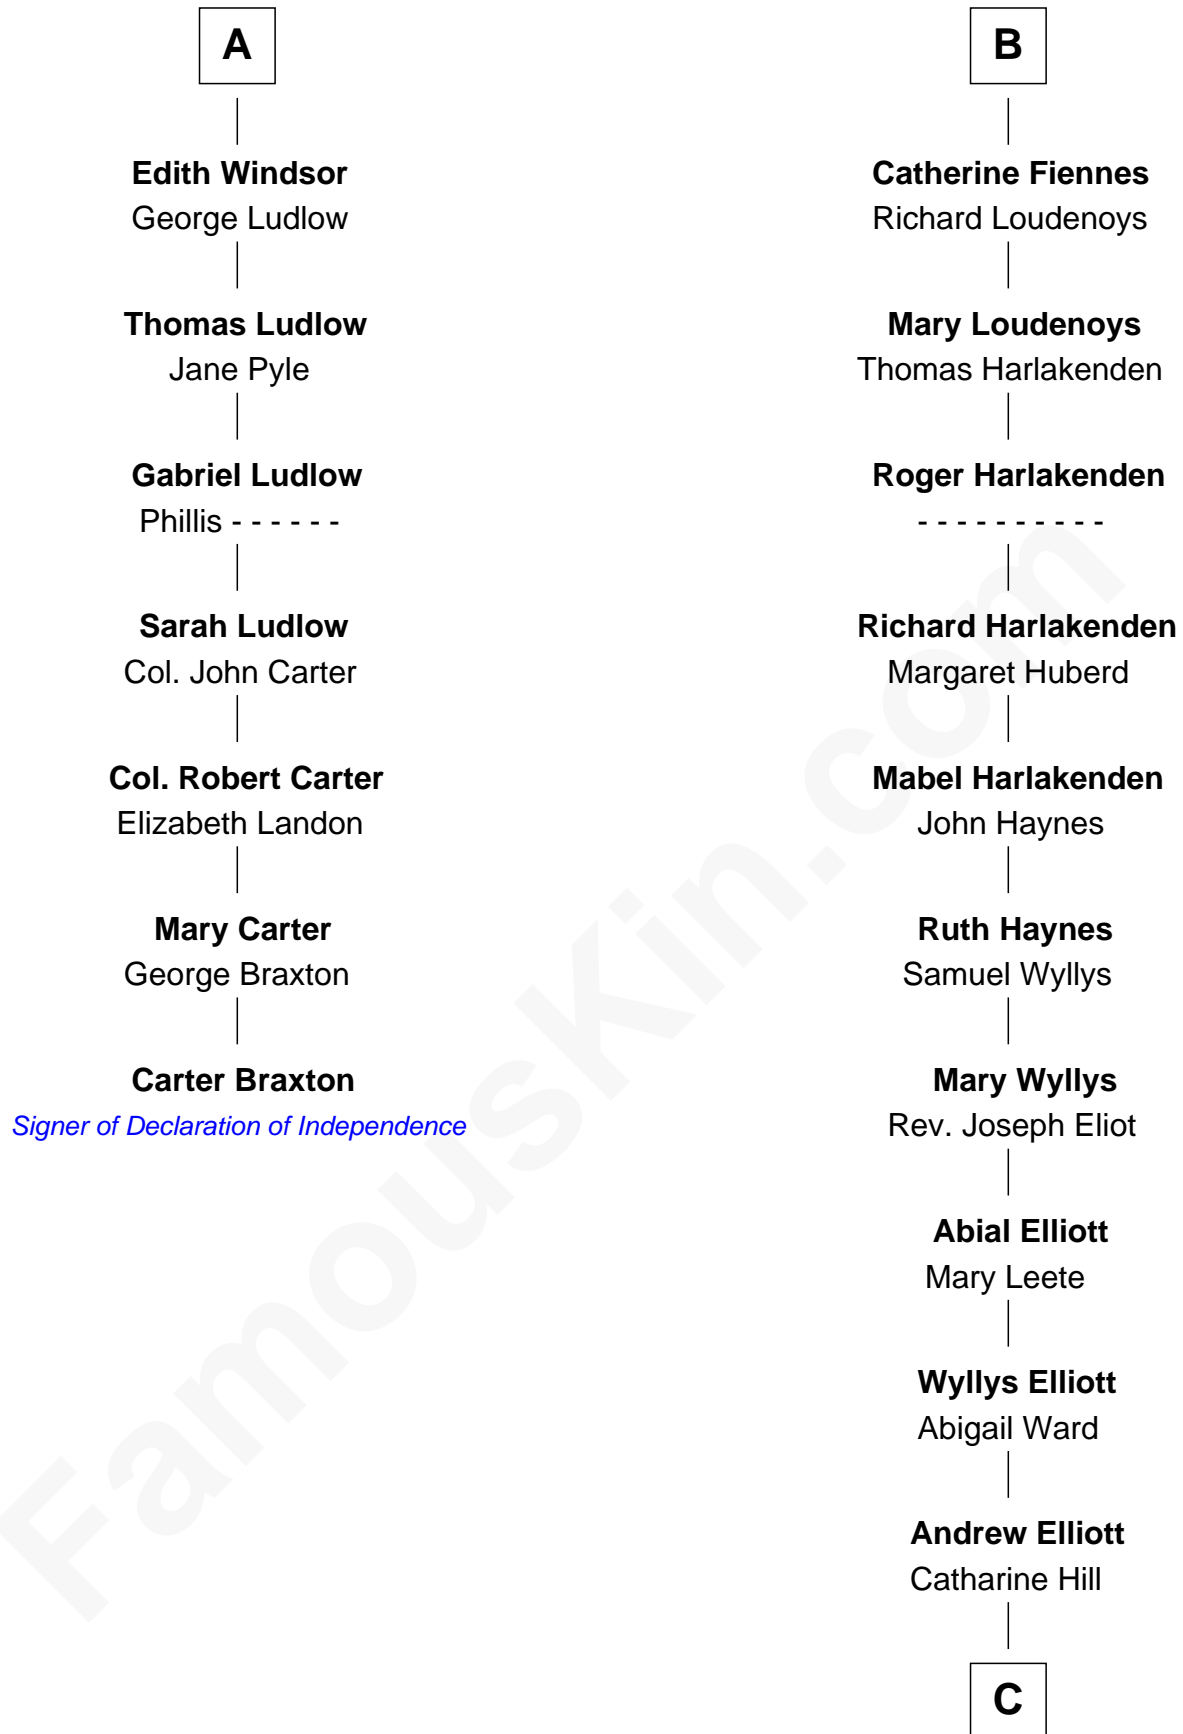

## Relationship Chart of

### Carter Braxton

*Signer of the Declaration of Independence*

13th cousin 8 times removed of

**Ali Wentworth**

*TV Actress and Comedienne*

C

**Charles Wyllys Elliott**

Mary Green White

**Howard Elliott**

Janet January

**Janet January Elliott**

Richard Bryant Hobart

**Mable Bryant Hobart**

Eric Bartlett Wentworth

**Ali Wentworth**

*TV Actress and Comedienne*