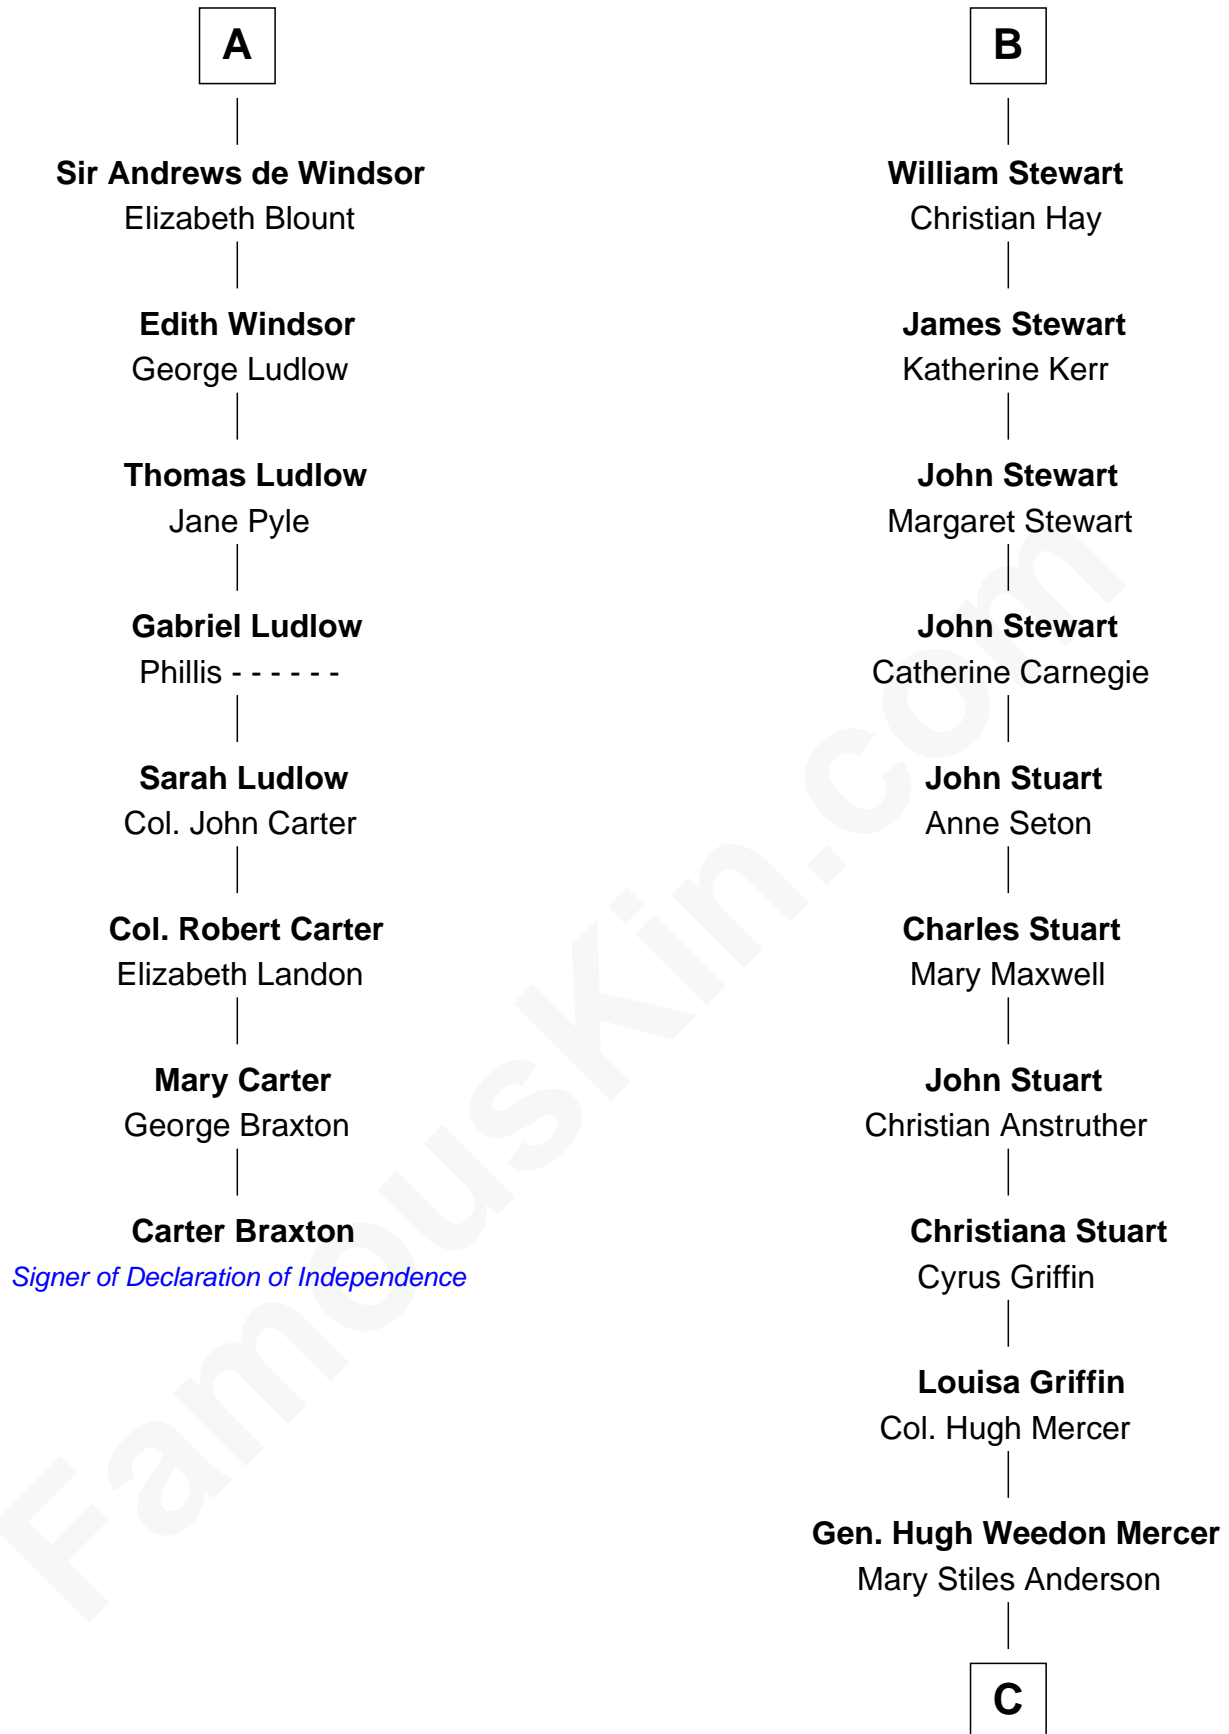

FamousKin.com

Relationship Chart of

Carter Braxton

Signer of the Declaration of Independence

14th cousin 5 times removed of

Johnny Mercer

Songwriter and Co-Founder of Capitol Records

C

George Anderson Mercer

Nanny Maury Herndon

George Anderson Mercer

Lillian Elizabeth Ciucevich

Johnny Mercer

Co-Founder of Capitol Records

FamousKin.com