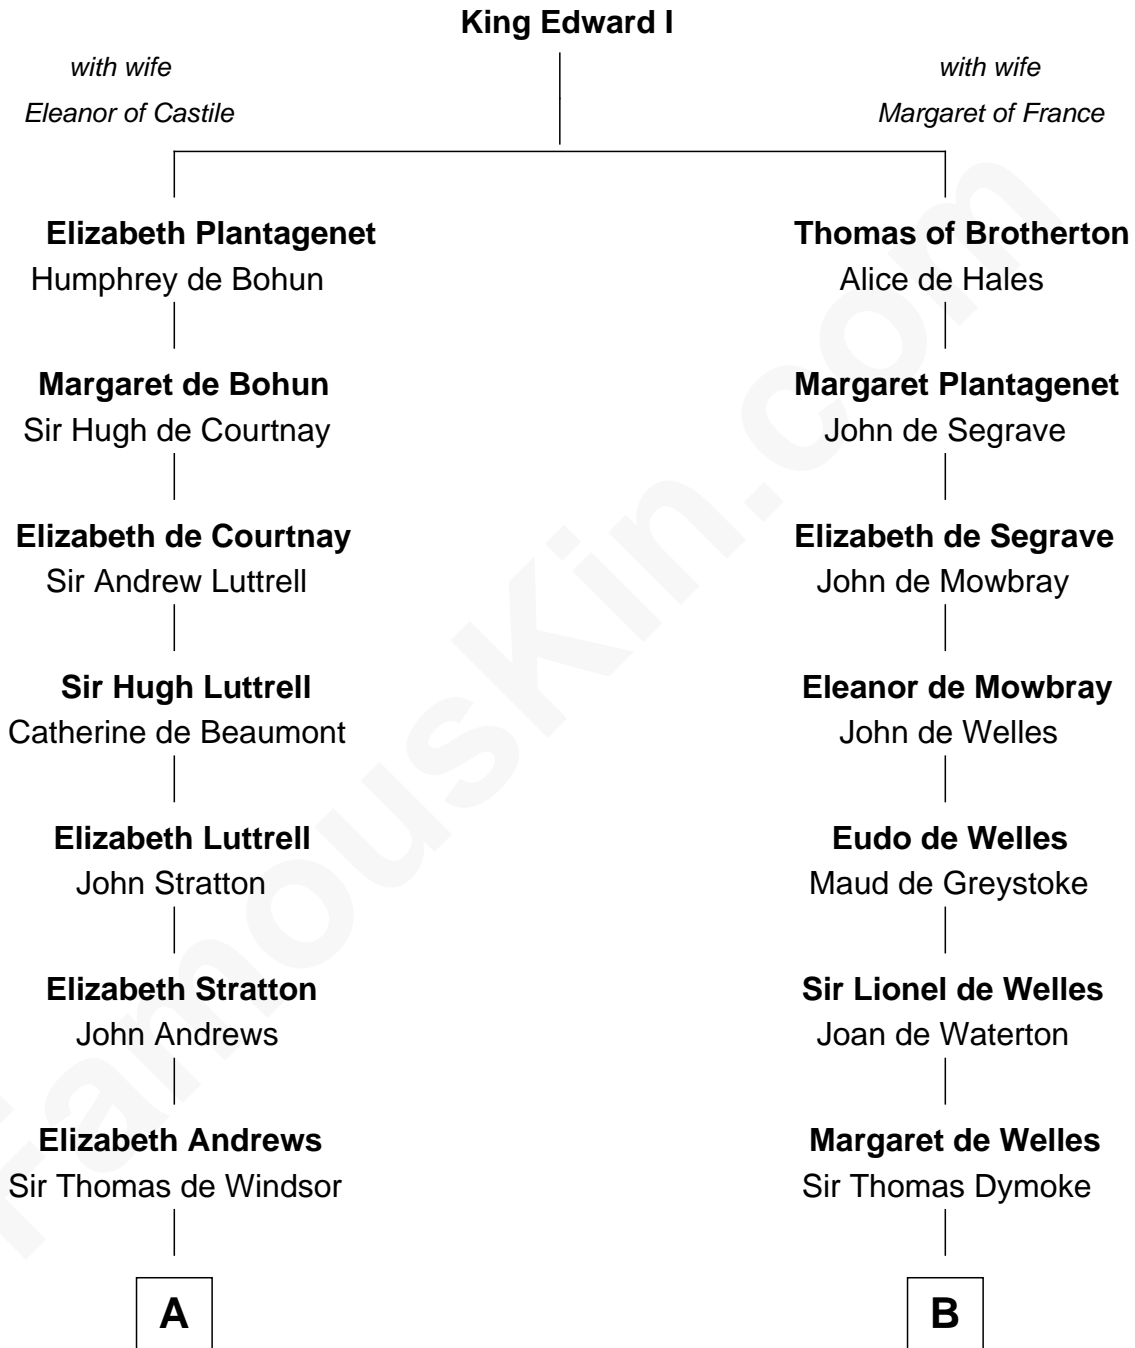

FamousKin.com

Relationship Chart of

Carter Braxton

Signer of the Declaration of Independence

14th cousin 6 times removed of

Robert Frost

Poet and Playwright

C

Samuel Abbott Frost

Mary Blunt

William Prescott Frost

Judith Colcord

William Prescott Frost

Isabella Moodie

Robert Frost

Poet and Playwright