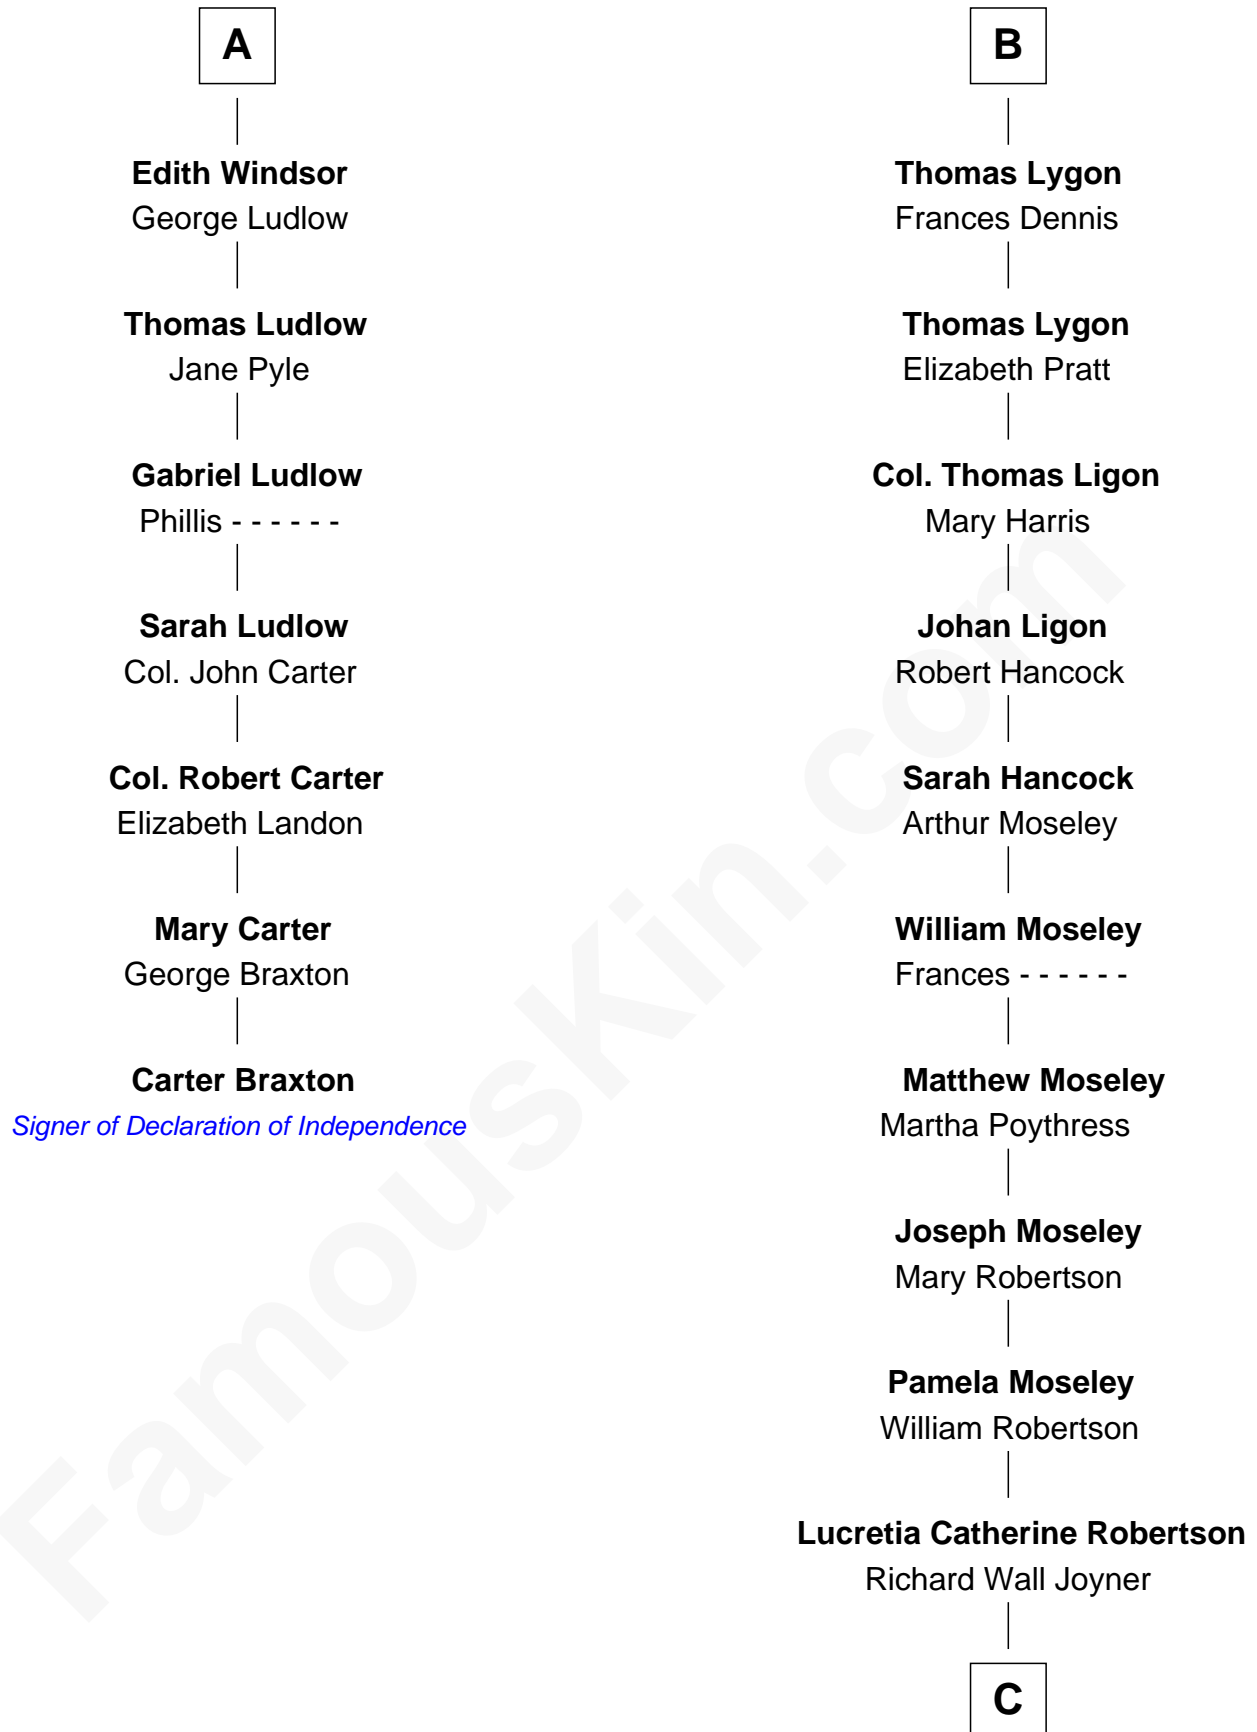

FamousKin.com

Relationship Chart of

Carter Braxton

Signer of the Declaration of Independence

13th cousin 8 times removed of

Glenn Close

Movie, Television, and Stage Actress

Humphrey de Bohun
Elizabeth Plantagenet

C

Elizabeth Irvin Joyner

William Murray Mitchell

Catherine Mitchell

Edwin Munford Taliaferro

Elizabeth Taliaferro

Edward Bennett Close

Dr. William Taliaferro Close

Elizabeth Mary H. Moore

Glenn Close

Movie, Television, and Stage Actress