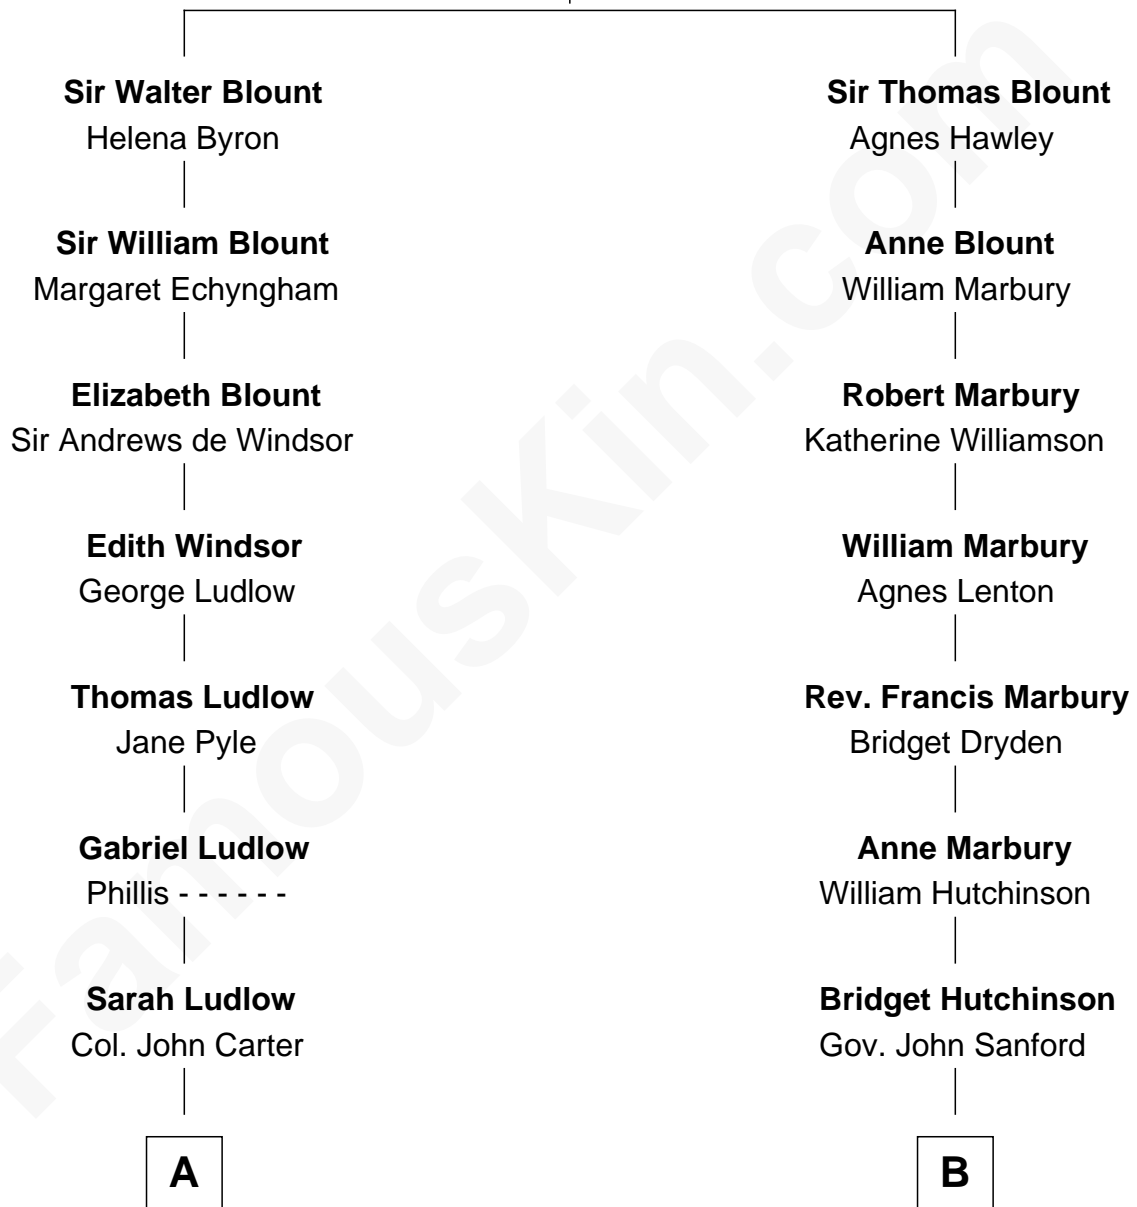

FamousKin.com

Relationship Chart of

Carter Braxton

Signer of the Declaration of Independence

9th cousin 6 times removed of

Marilyn Monroe

Actress, Model, and Singer

Sir Thomas Blount
Margaret de Gresley

A

Col. Robert Carter
Elizabeth Landon

Mary Carter
George Braxton

Carter Braxton
Signer of Declaration of Independence

B

Gov. Peleg Sanford
Mary Coddington

Bridget Sanford
Job Almy

John Almy
Hannah Cook