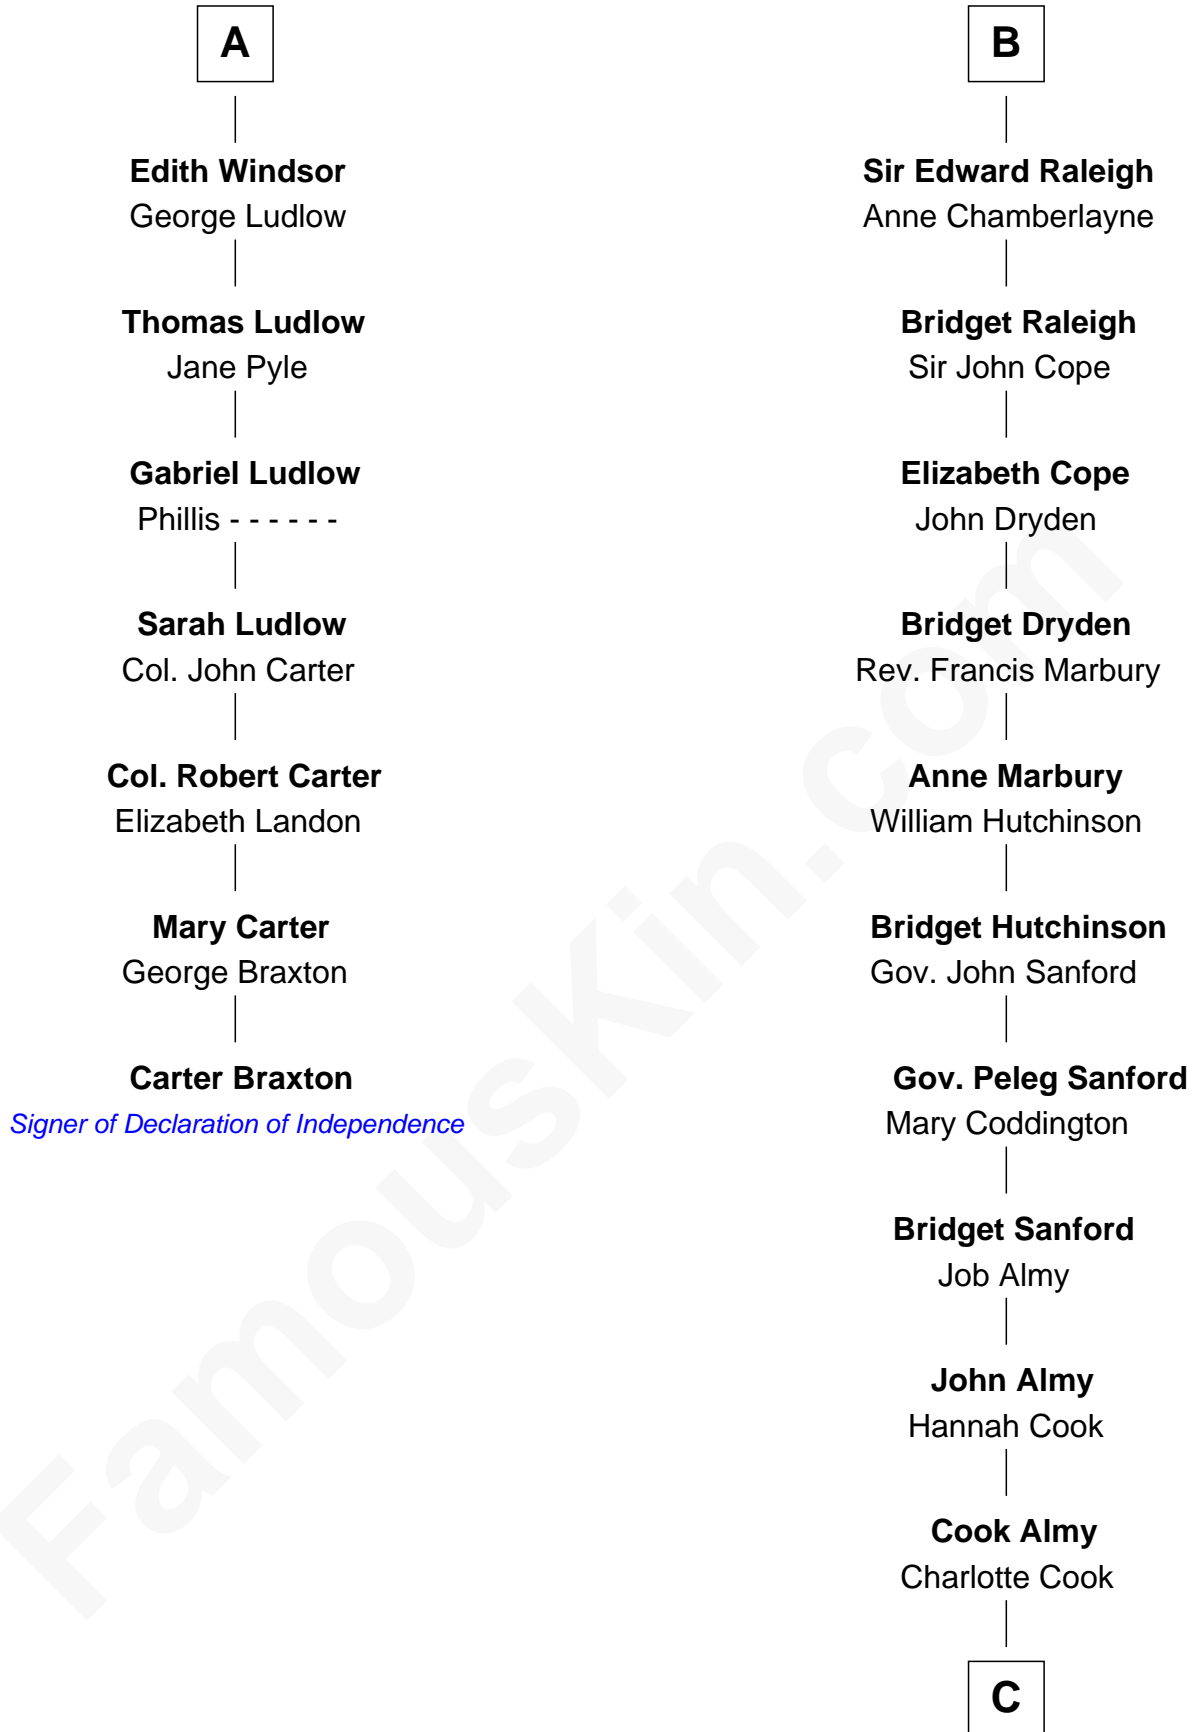

## Relationship Chart of

### Carter Braxton

*Signer of the Declaration of Independence*

13th cousin 8 times removed of

**Marilyn Monroe**

*Actress, Model, and Singer*

**Humphrey de Bohun**

Elizabeth Plantagenet

**C**

Samuel Elam Almy

Susan Bateman

Susan Bateman Almy

Charles Adams Gifford

Frederick Almy Gifford

Elizabeth Easton Tennant

Charles Stanley Gifford

Gladys Pearl Monroe

**Marilyn Monroe**

*Actress, Model, and Singer*