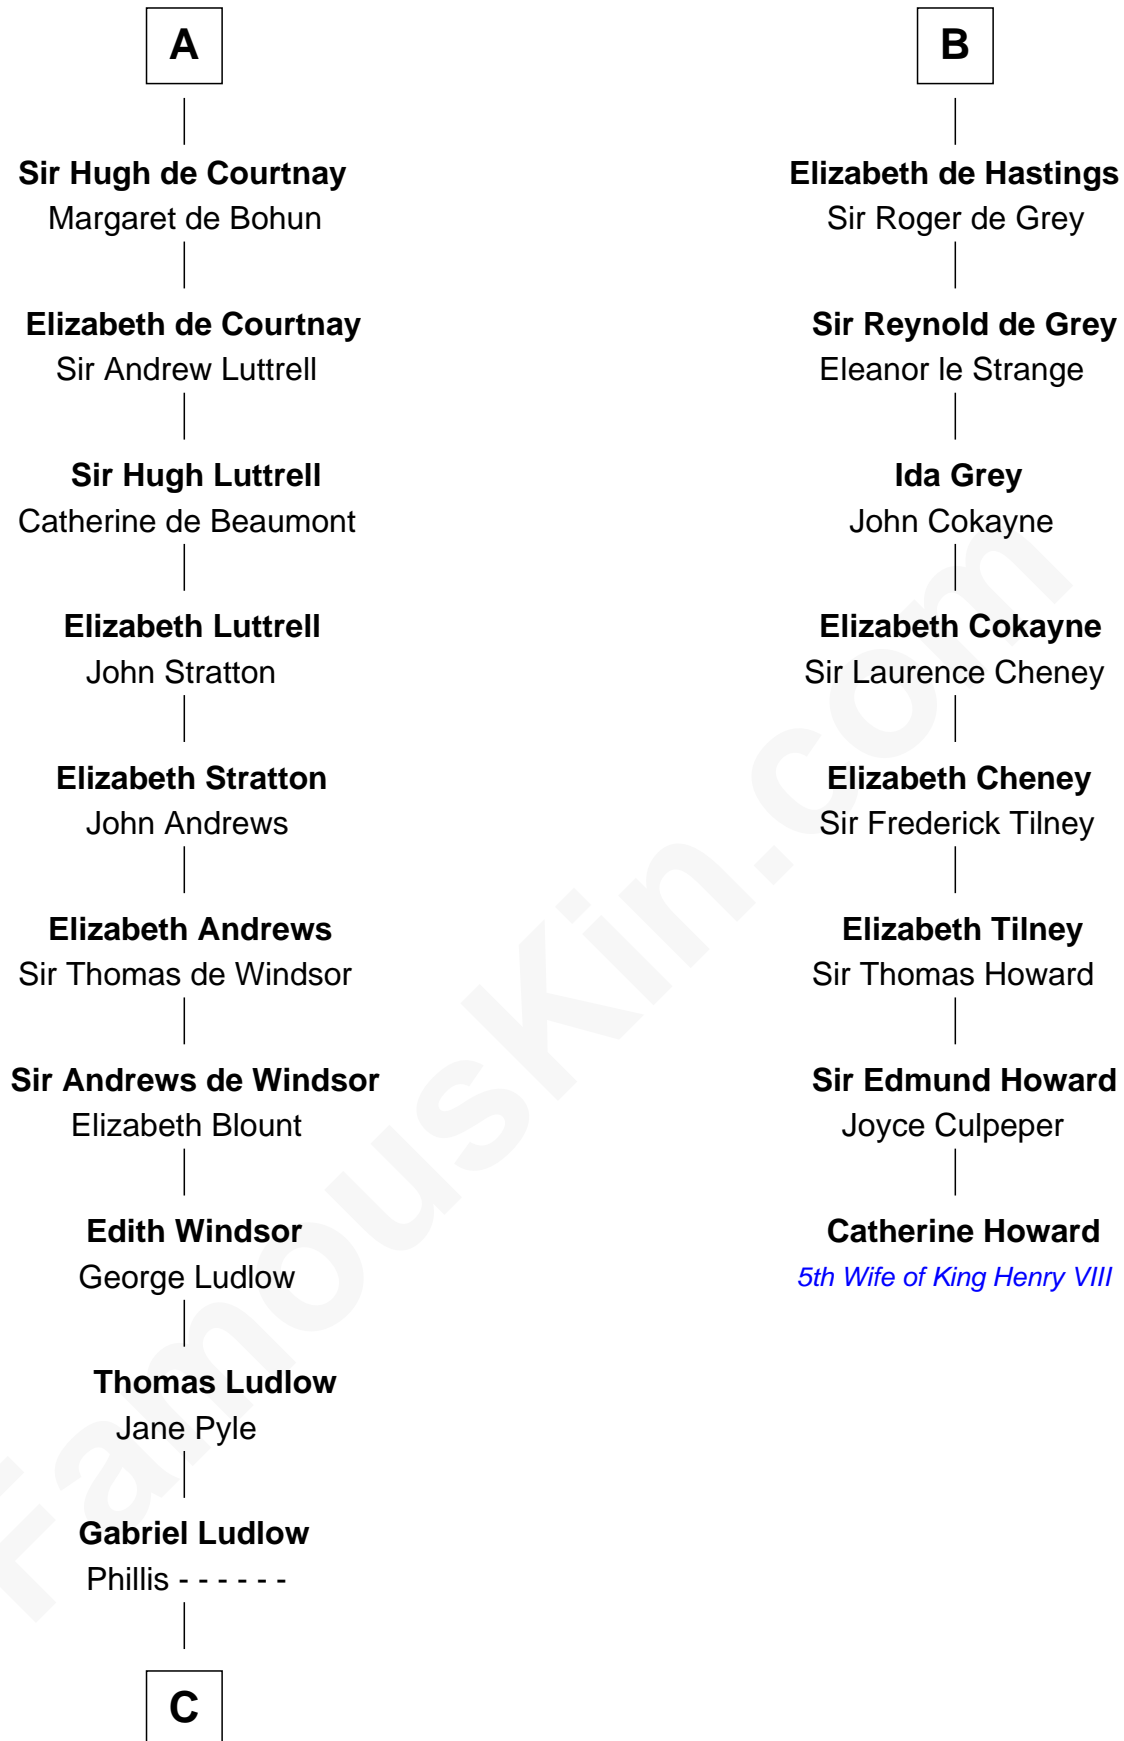

## Relationship Chart of

### Carter Braxton

*Signer of the Declaration of Independence*

14th cousin 6 times removed of

### Catherine Howard

*5th Wife of King Henry VIII*

**C**

—  
**Sarah Ludlow**  
Col. John Carter

—  
**Col. Robert Carter**  
Elizabeth Landon

—  
**Mary Carter**  
George Braxton

—  
**Carter Braxton**  
*Signer of Declaration of Independence*