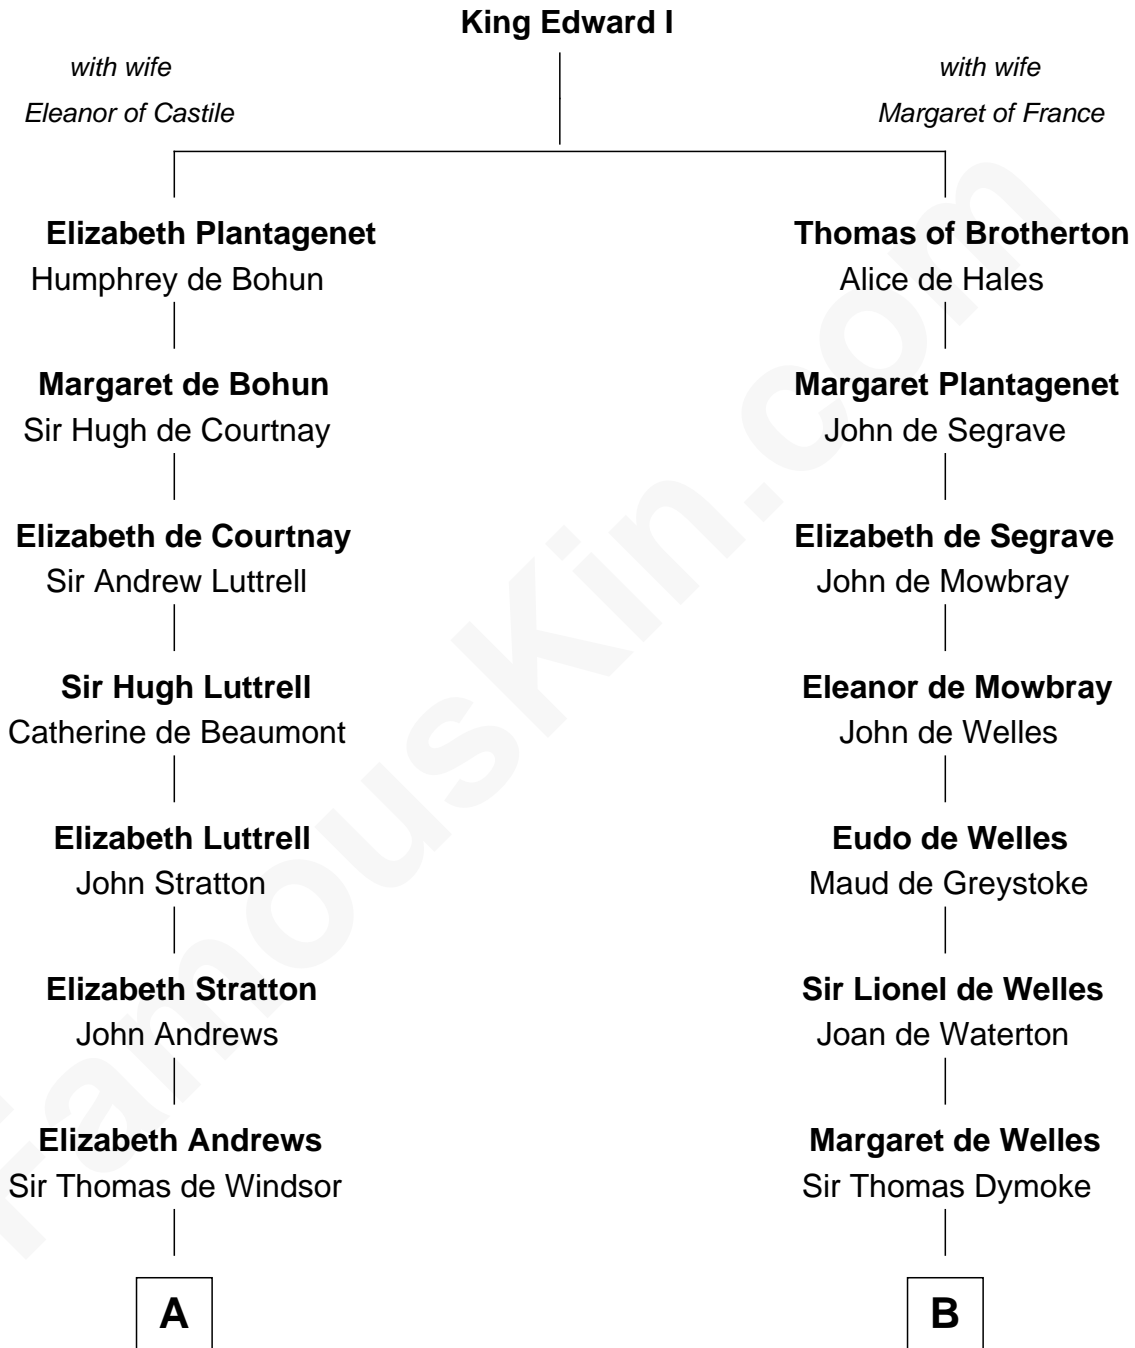

FamousKin.com

Relationship Chart of

Carter Braxton

Signer of the Declaration of Independence

14th cousin 4 times removed of

Ralph Waldo Emerson
American Poet

C

Rev. William Emerson