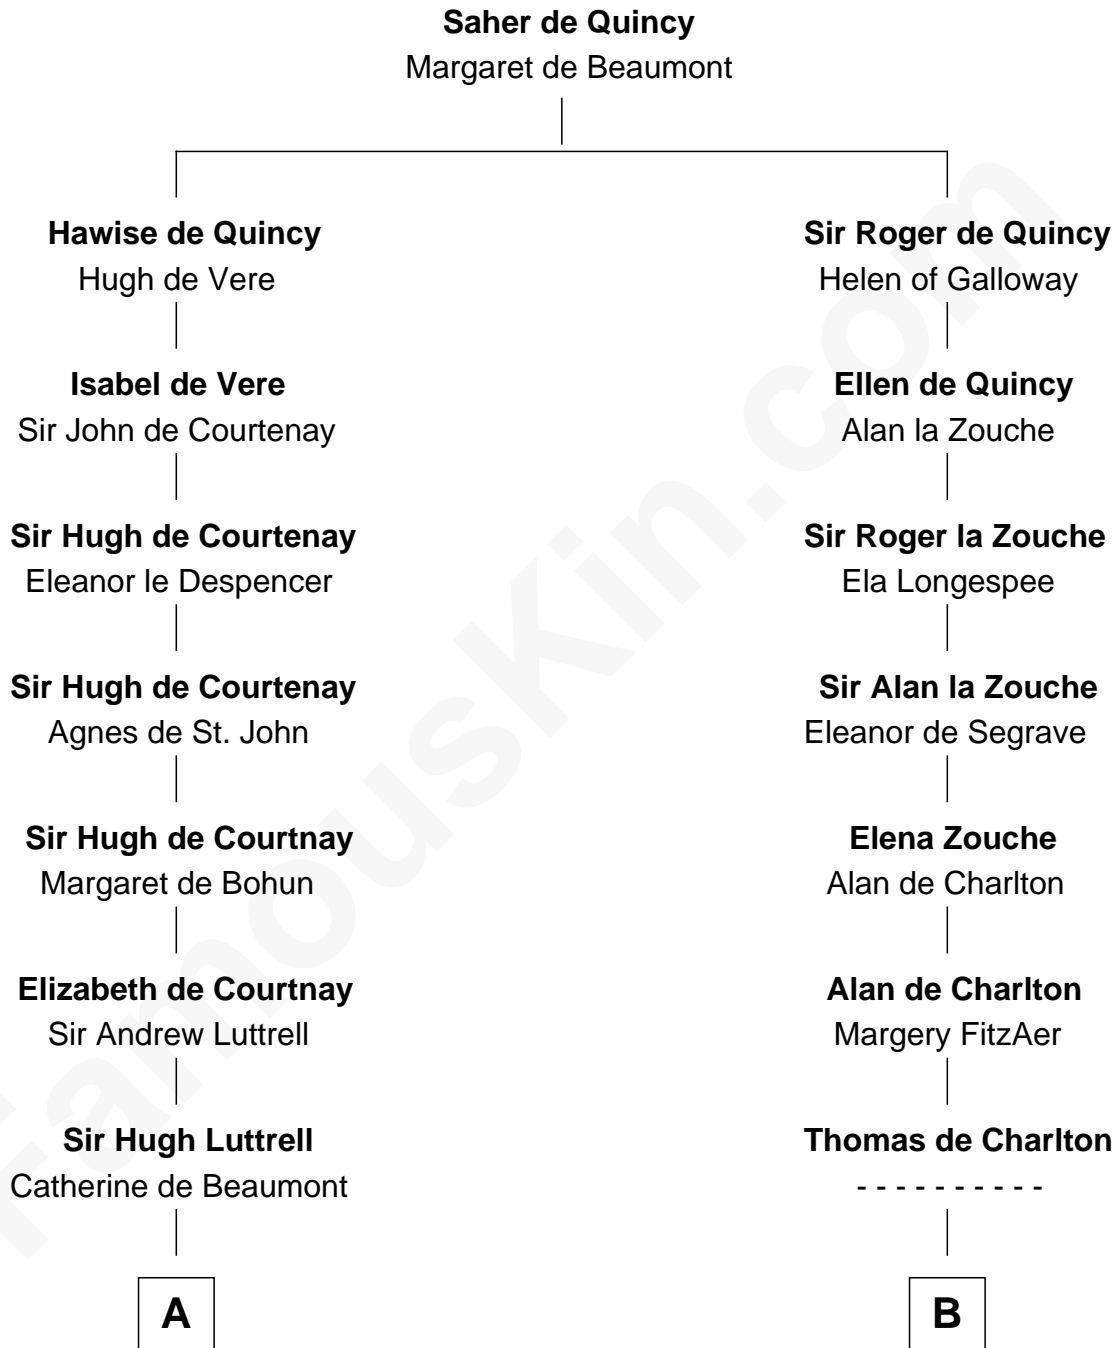

# FamousKin.com

## Relationship Chart of

### Carter Braxton

*Signer of the Declaration of Independence*

17th cousin 4 times removed of

**Ralph Waldo Emerson**  
*American Poet*

**C**

**Edward Emerson**

Rebecca Waldo

**Rev. Joseph Emerson**