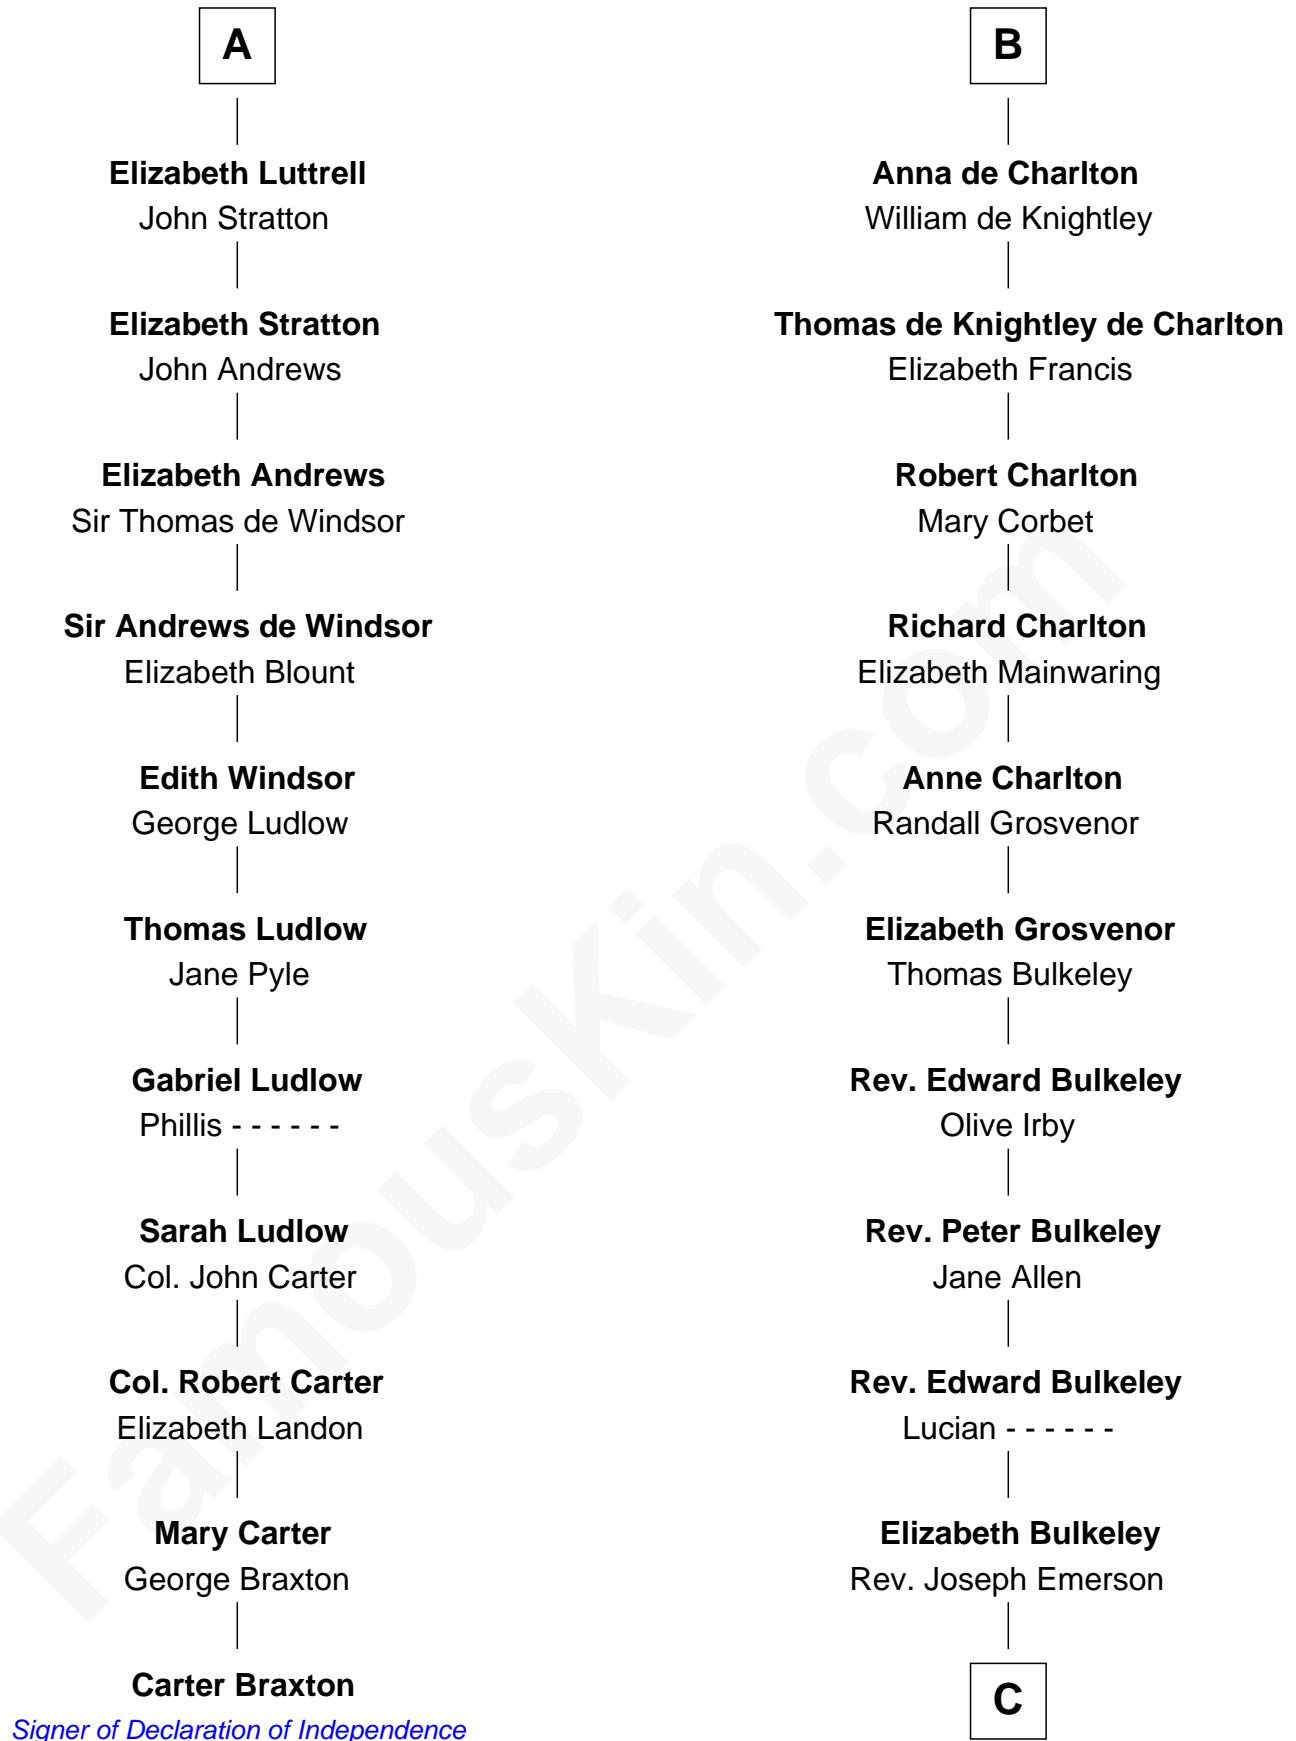

## Relationship Chart of

### Carter Braxton

*Signer of the Declaration of Independence*

17th cousin 4 times removed of

**Ralph Waldo Emerson**  
*American Poet*

**C**

**Edward Emerson**

Rebecca Waldo

**Rev. Joseph Emerson**