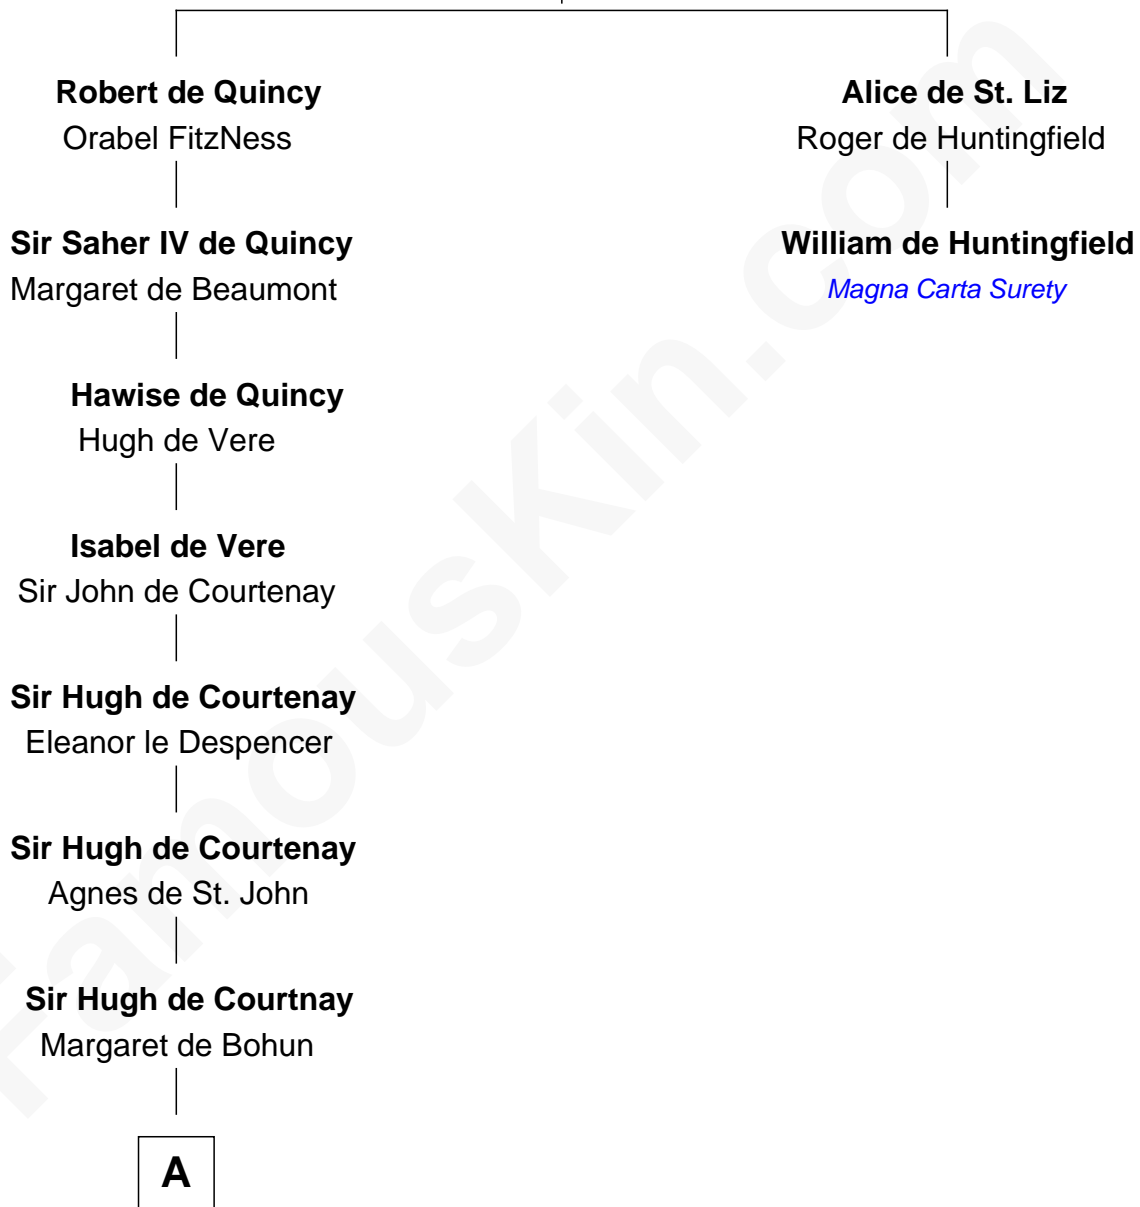

FamousKin.com

Relationship Chart of

Carter Braxton

Signer of the Declaration of Independence

1st cousin 18 times removed of

William de Huntingfield
Magna Carta Surety

Saher I de Quincy
Maud de St. Liz

A