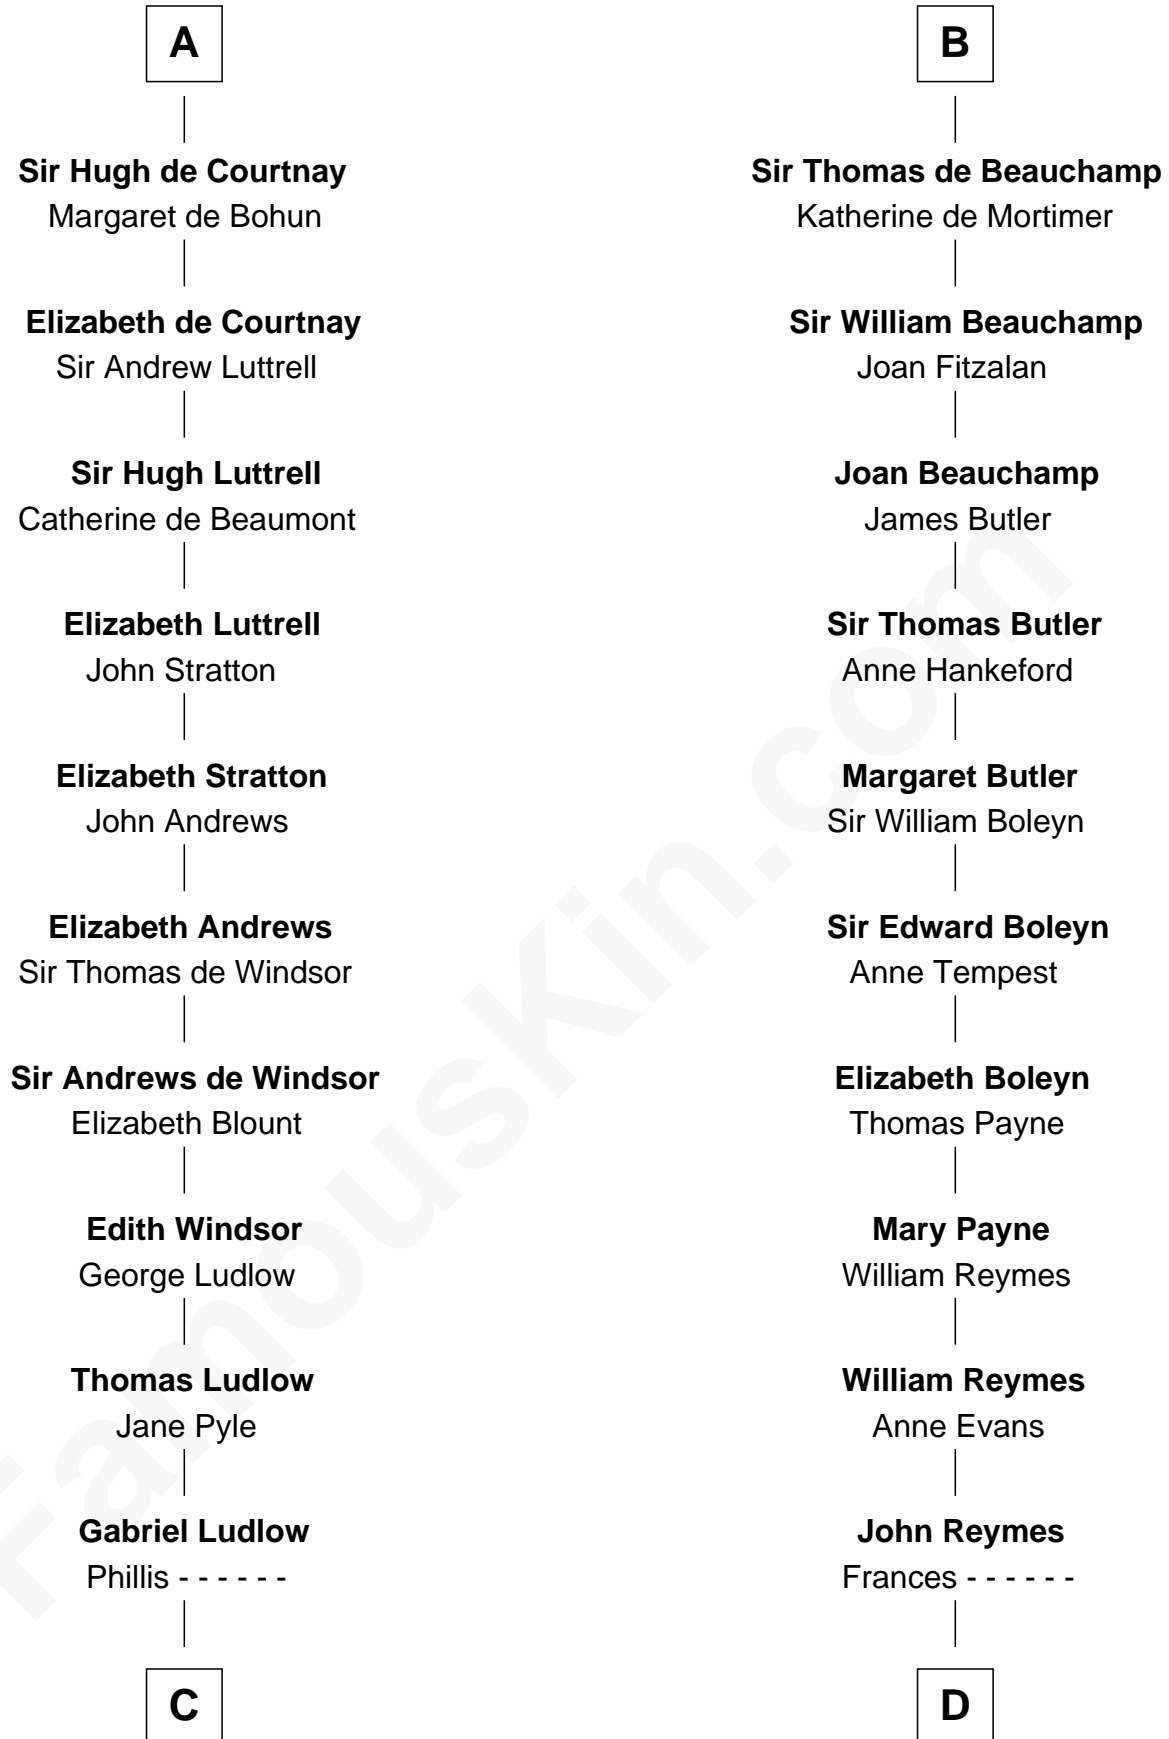

## Relationship Chart of

### Carter Braxton

*Signer of the Declaration of Independence*

20th cousin 1 time removed of

### William Floyd

*Signer of the Declaration of Independence*

**C**

**Sarah Ludlow**  
Col. John Carter

**Col. Robert Carter**  
Elizabeth Landon

**Mary Carter**  
George Braxton

**Carter Braxton**  
*Signer of Declaration of Independence*