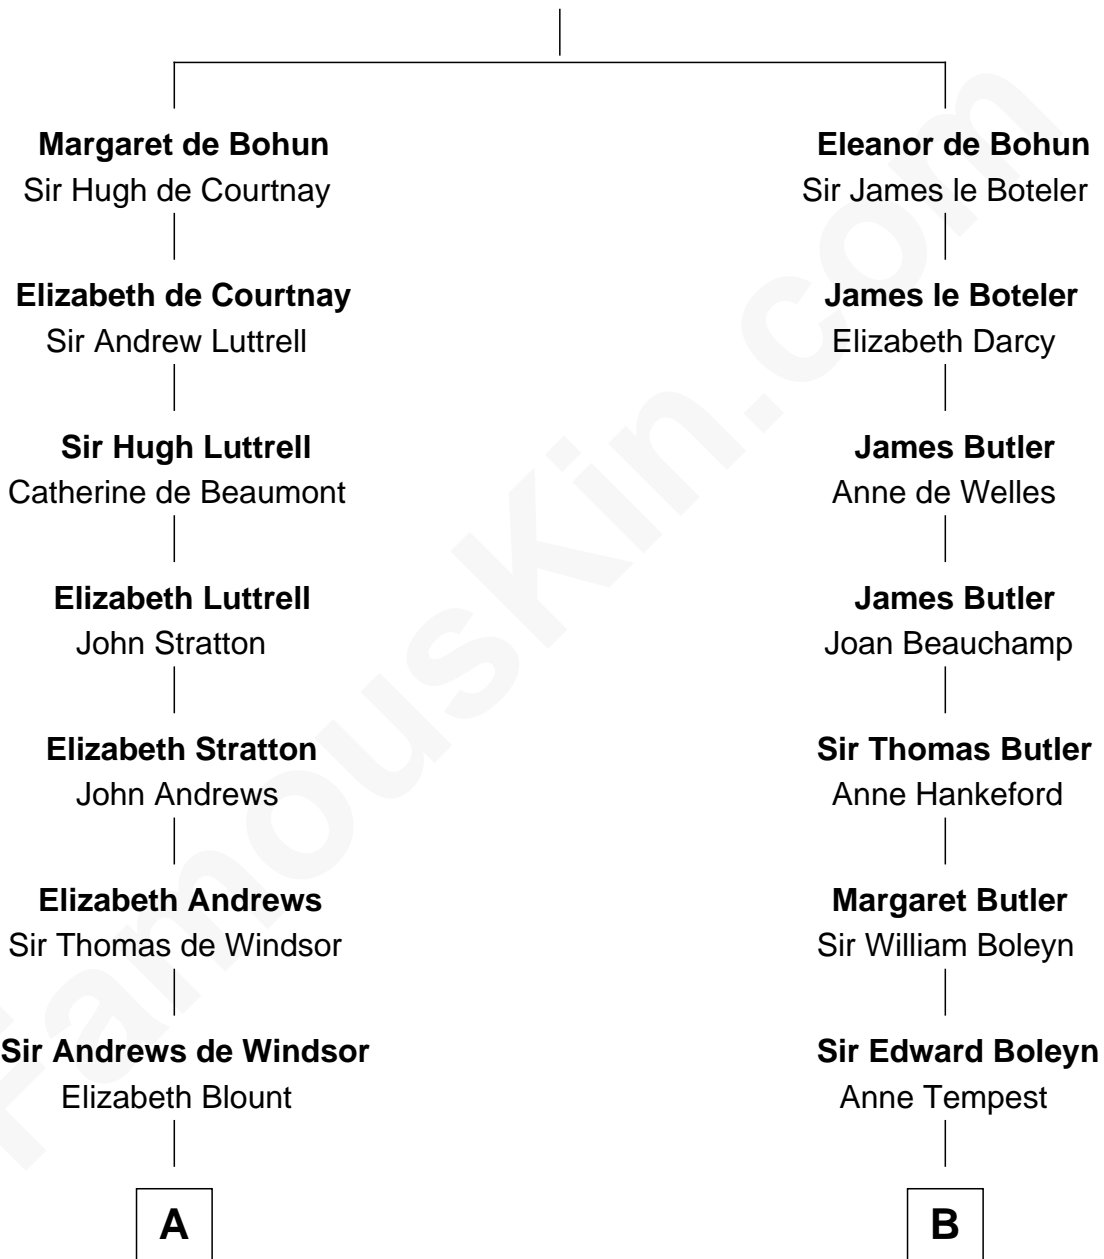

FamousKin.com

Relationship Chart of

Carter Braxton

Signer of the Declaration of Independence

13th cousin 2 times removed of

William Floyd

Signer of the Declaration of Independence

Humphrey de Bohun
Elizabeth Plantagenet

A

Edith Windsor
George Ludlow

Thomas Ludlow
Jane Pyle

Gabriel Ludlow
Phillis - - - - -

Sarah Ludlow
Col. John Carter

Col. Robert Carter
Elizabeth Landon

Mary Carter
George Braxton

Carter Braxton
Signer of Declaration of Independence