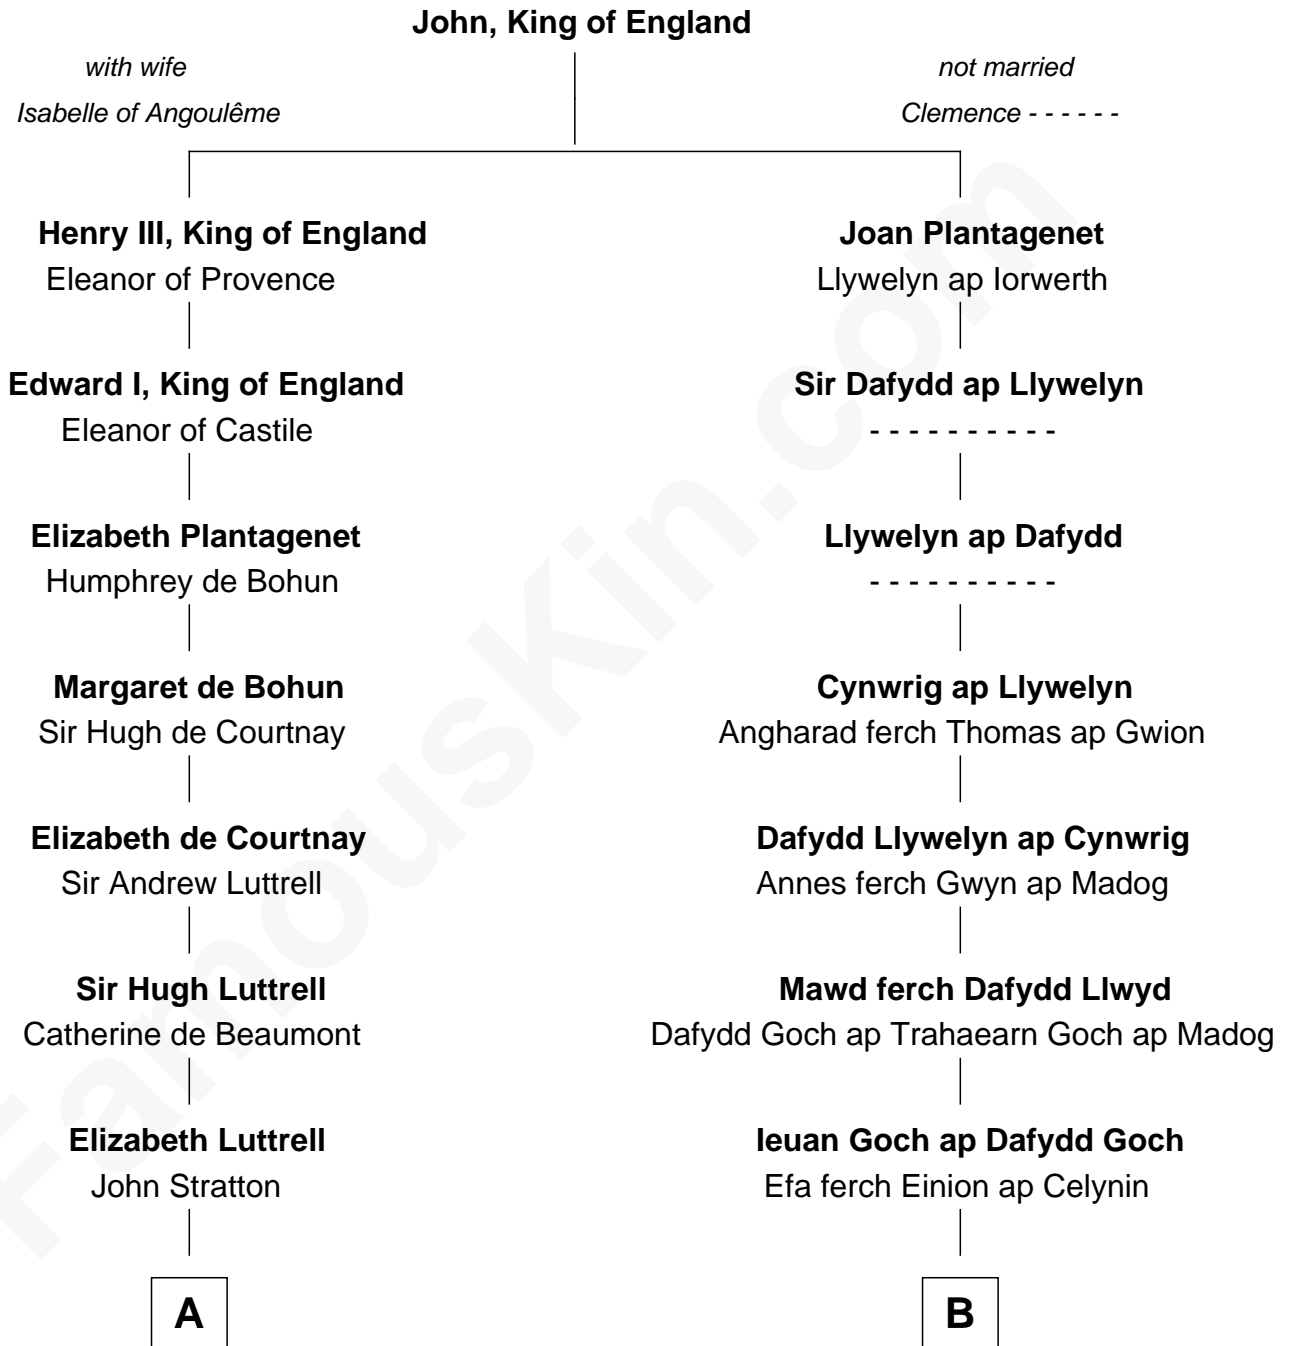

## Relationship Chart of

### Carter Braxton

*Signer of the Declaration of Independence*

16th cousin 1 time removed of

### Elihu Yale

*Benefactor and Namesake of Yale College*

**A**

**Elizabeth Stratton**

John Andrews

**Elizabeth Andrews**

Sir Thomas de Windsor

**Sir Andrews de Windsor**