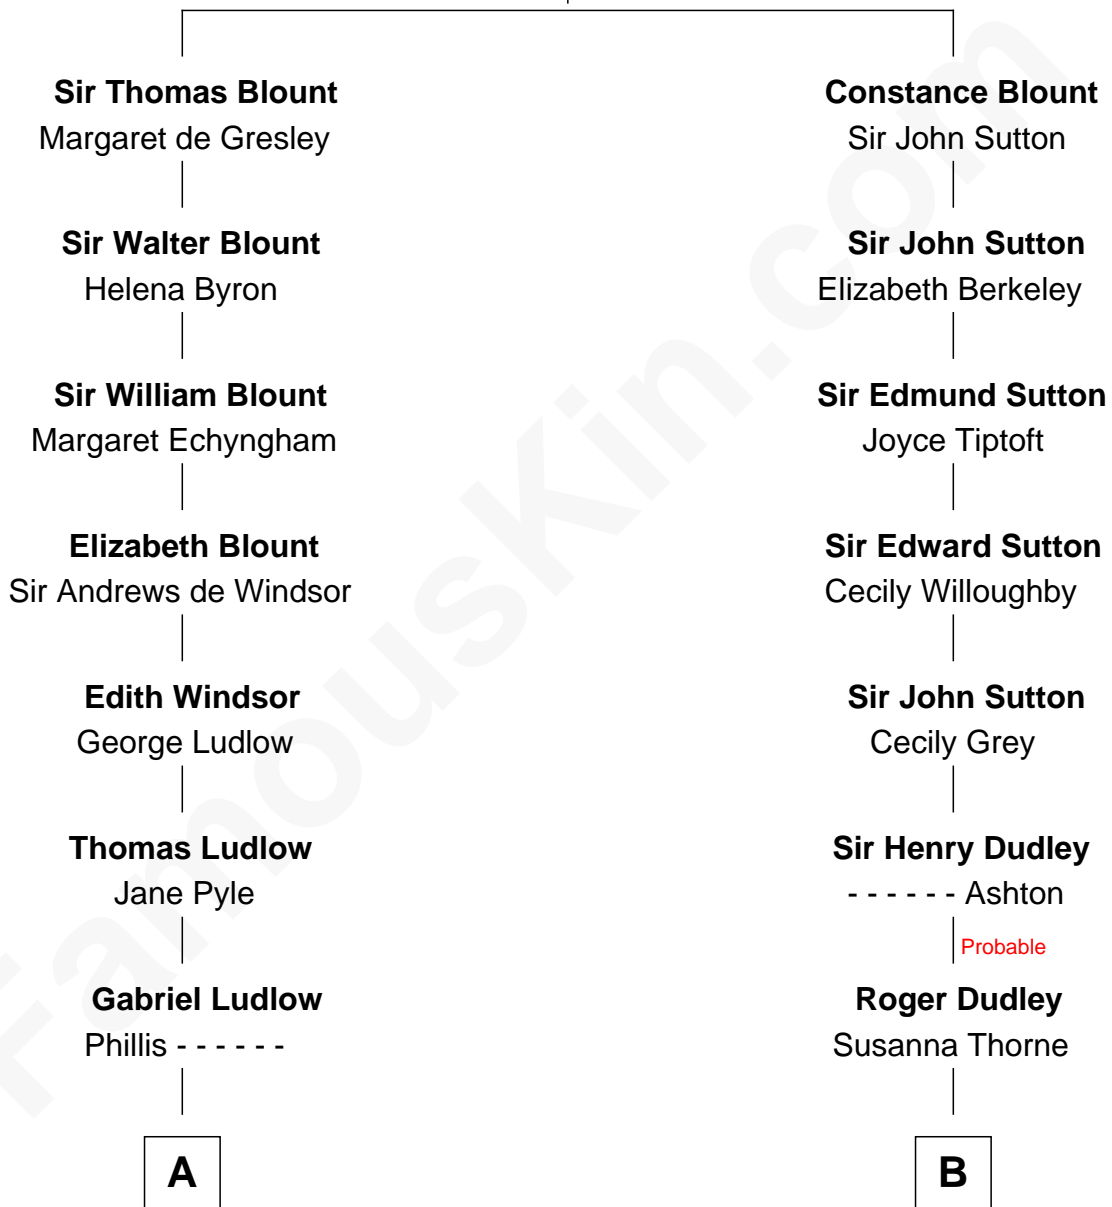

FamousKin.com

Relationship Chart of

Carter Braxton

Signer of the Declaration of Independence

10th cousin 9 times removed of

Christopher Reeve
Movie Actor

Sir Walter Blount
Sancha de Ayala

C