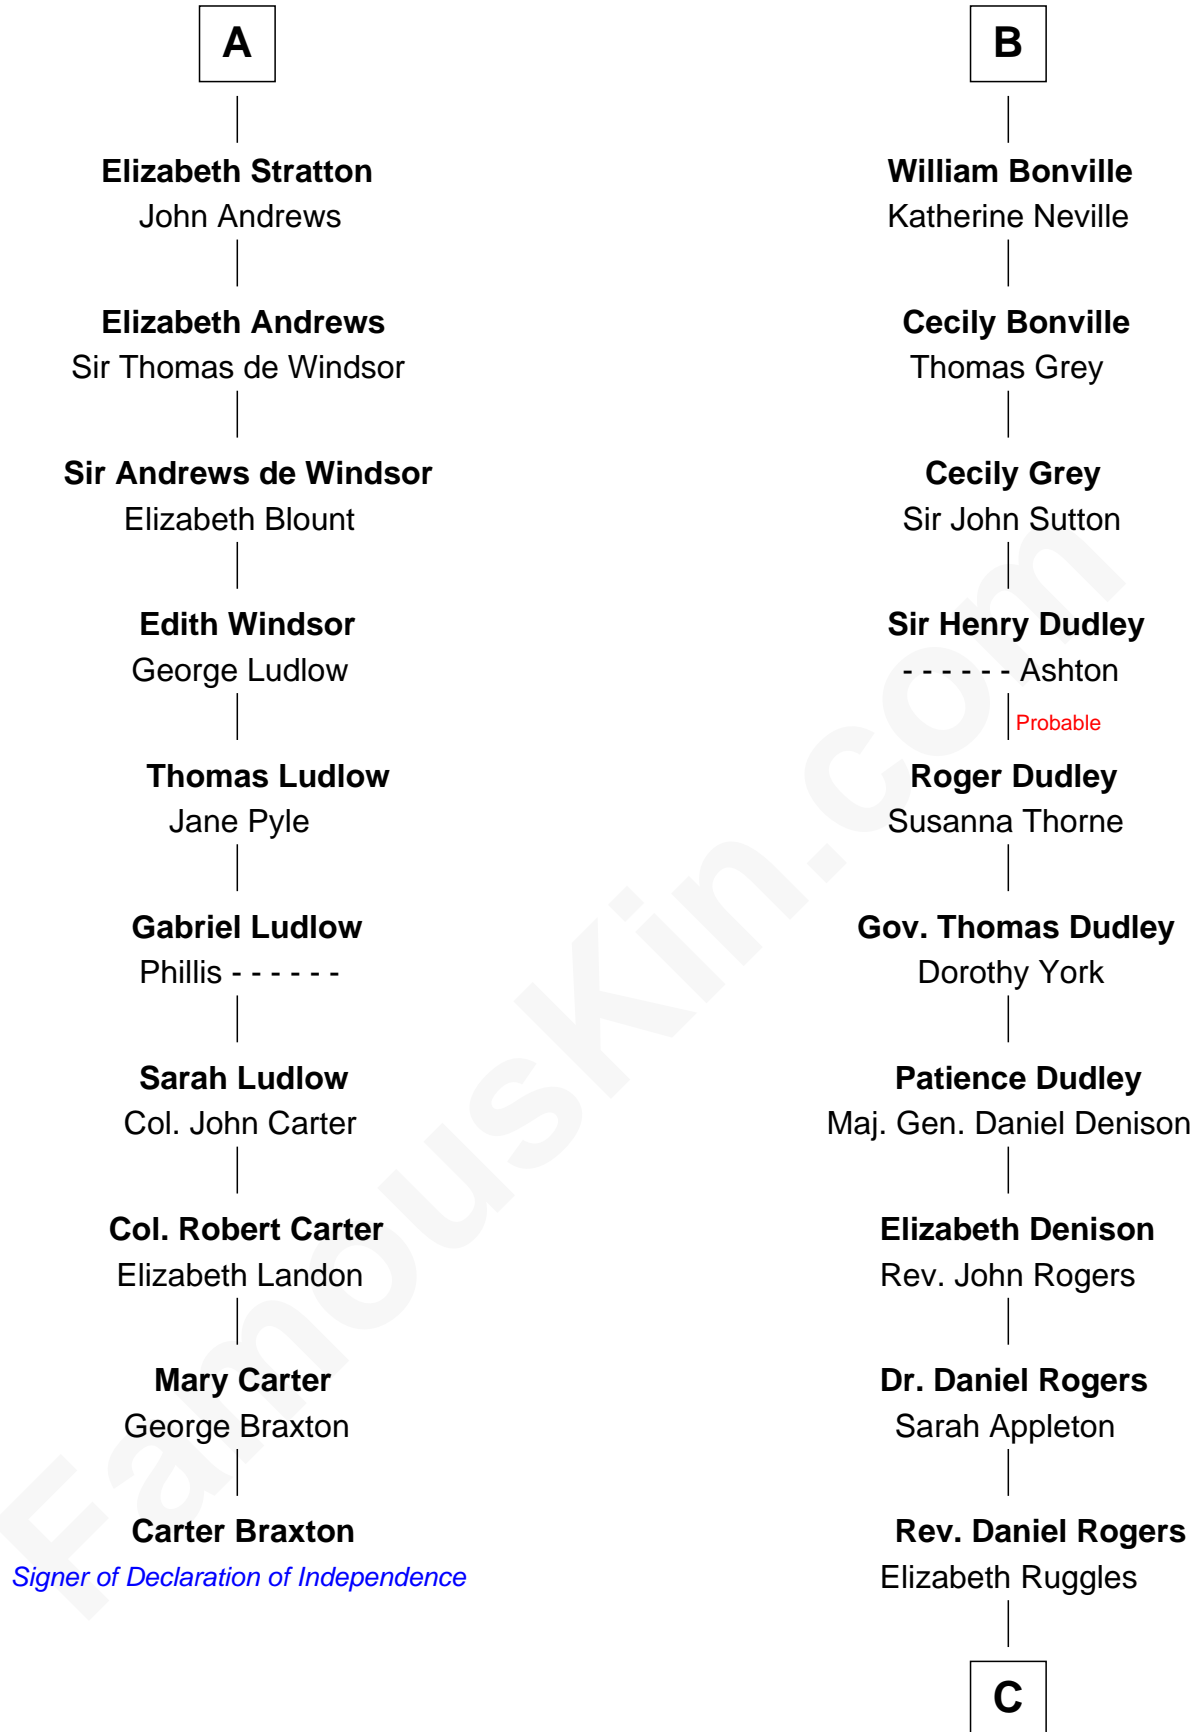

FamousKin.com

Relationship Chart of

Carter Braxton

Signer of the Declaration of Independence

16th cousin 4 times removed of

Colonel Robert Gould Shaw

U.S. Civil War leader of film "Glory" fame

Sir Humphrey de Bohun

Eleanor de Bohun

Sir John de Verdun

Maud de Verdun

Sir John de Grey

Sir Roger de Grey

Elizabeth de Hastings

Sir Reynold de Grey

Eleanor le Strange

Sir Reynold Grey

Margaret de Ros

Margaret Grey

Sir William Bonville

William Bonville

Elizabeth Harington

B

C

Sarah Rogers
Samuel Parkman

Elizabeth Willard Parkman
Robert Gould Shaw

Francis George Shaw
Sarah Blake Sturgis

Colonel Robert Gould Shaw
Main character in film "Glory"

FamousKin.com