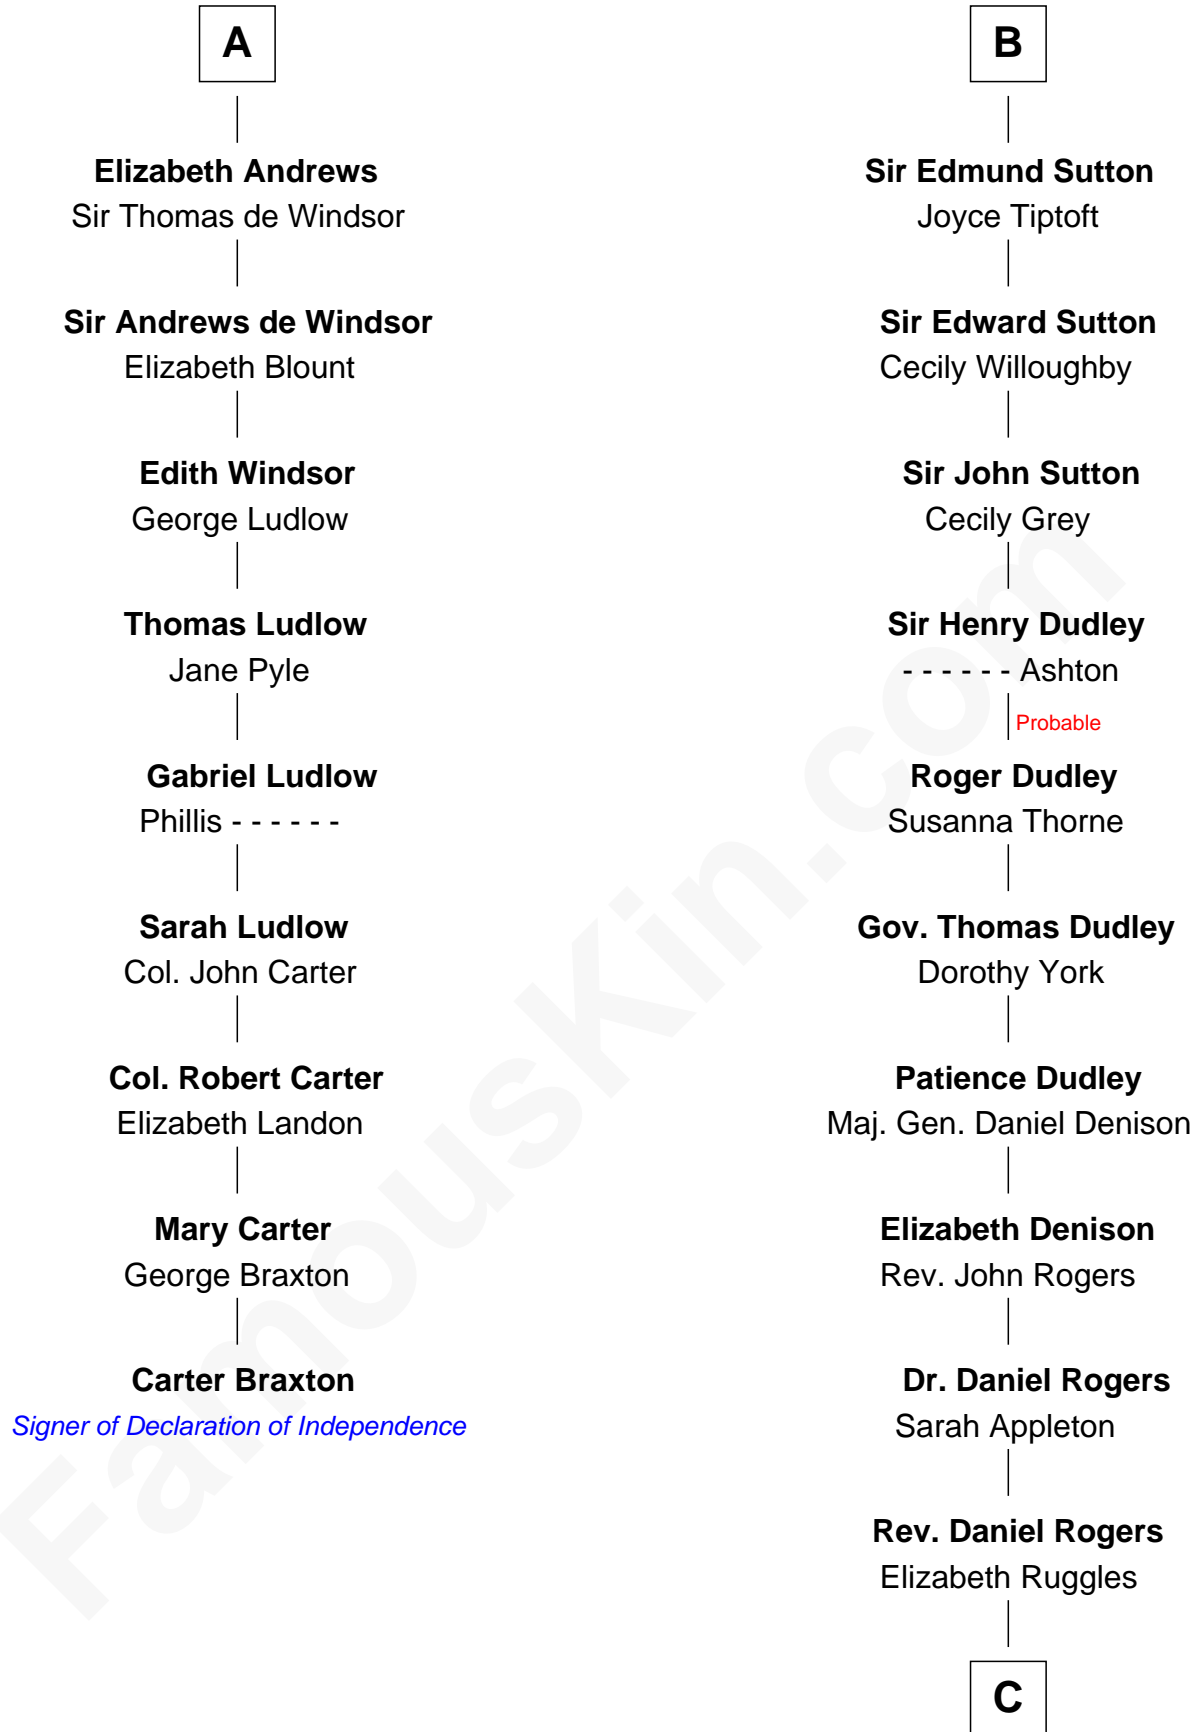

FamousKin.com

Relationship Chart of

Carter Braxton

Signer of the Declaration of Independence

15th cousin 5 times removed of

Colonel Robert Gould Shaw

U.S. Civil War leader of film "Glory" fame

Sir Hugh le Despencer

Aveline Basset

Eleanor le Despencer

Sir Hugh de Courtenay

Sir Hugh de Courtenay

Agnes de St. John

Sir Hugh de Courtnay

Margaret de Bohun

Elizabeth de Courtnay

Alice le Despenser

Sir John Sutton

Sir John Sutton

Constance Blount

Sir John Sutton

Elizabeth Berkeley

B

C

Sarah Rogers
Samuel Parkman

Elizabeth Willard Parkman
Robert Gould Shaw

Francis George Shaw
Sarah Blake Sturgis

Colonel Robert Gould Shaw
Main character in film "Glory"

FamousKin.com