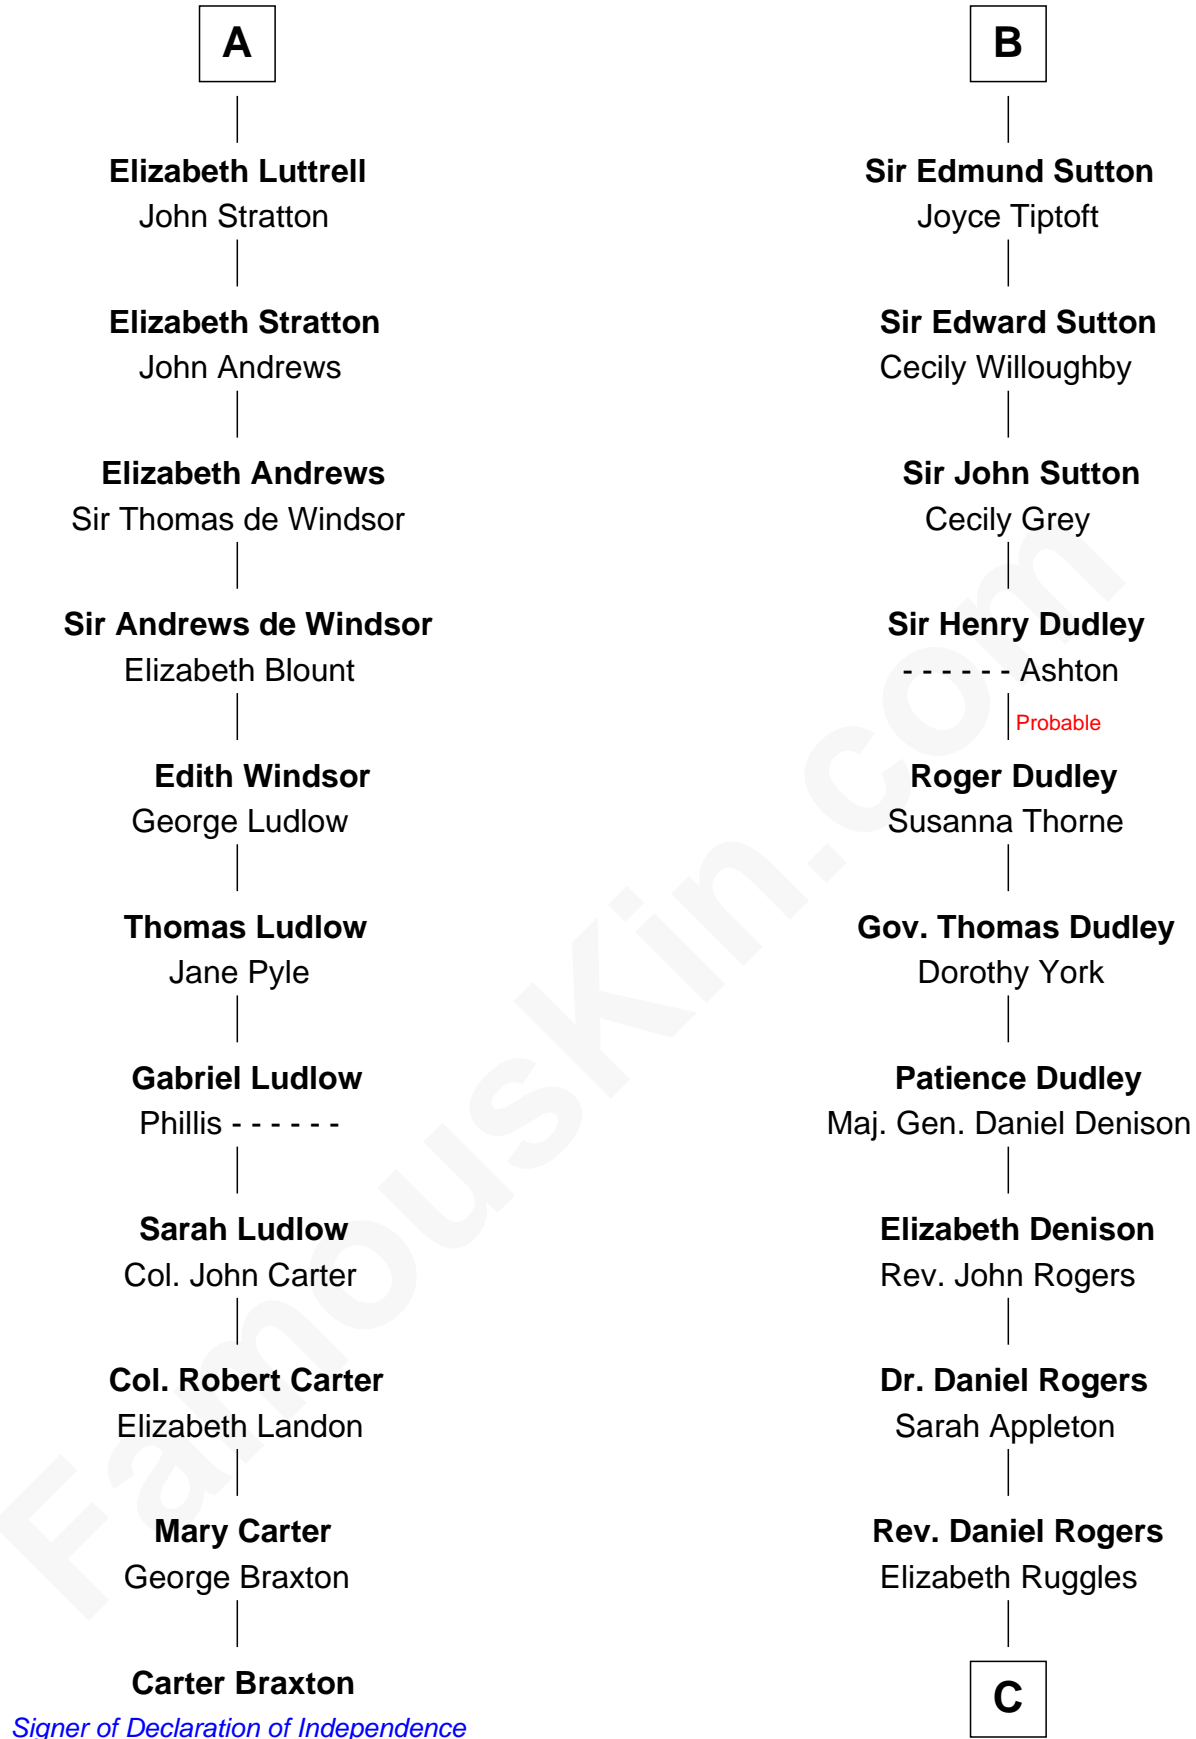

FamousKin.com

Relationship Chart of

Carter Braxton

Signer of the Declaration of Independence

17th cousin 3 times removed of

Colonel Robert Gould Shaw

U.S. Civil War leader of film "Glory" fame

C

—
Sarah Rogers
Samuel Parkman

—
Elizabeth Willard Parkman
Robert Gould Shaw

—
Francis George Shaw
Sarah Blake Sturgis

—
Colonel Robert Gould Shaw
Main character in film "Glory"

FamousKin.com