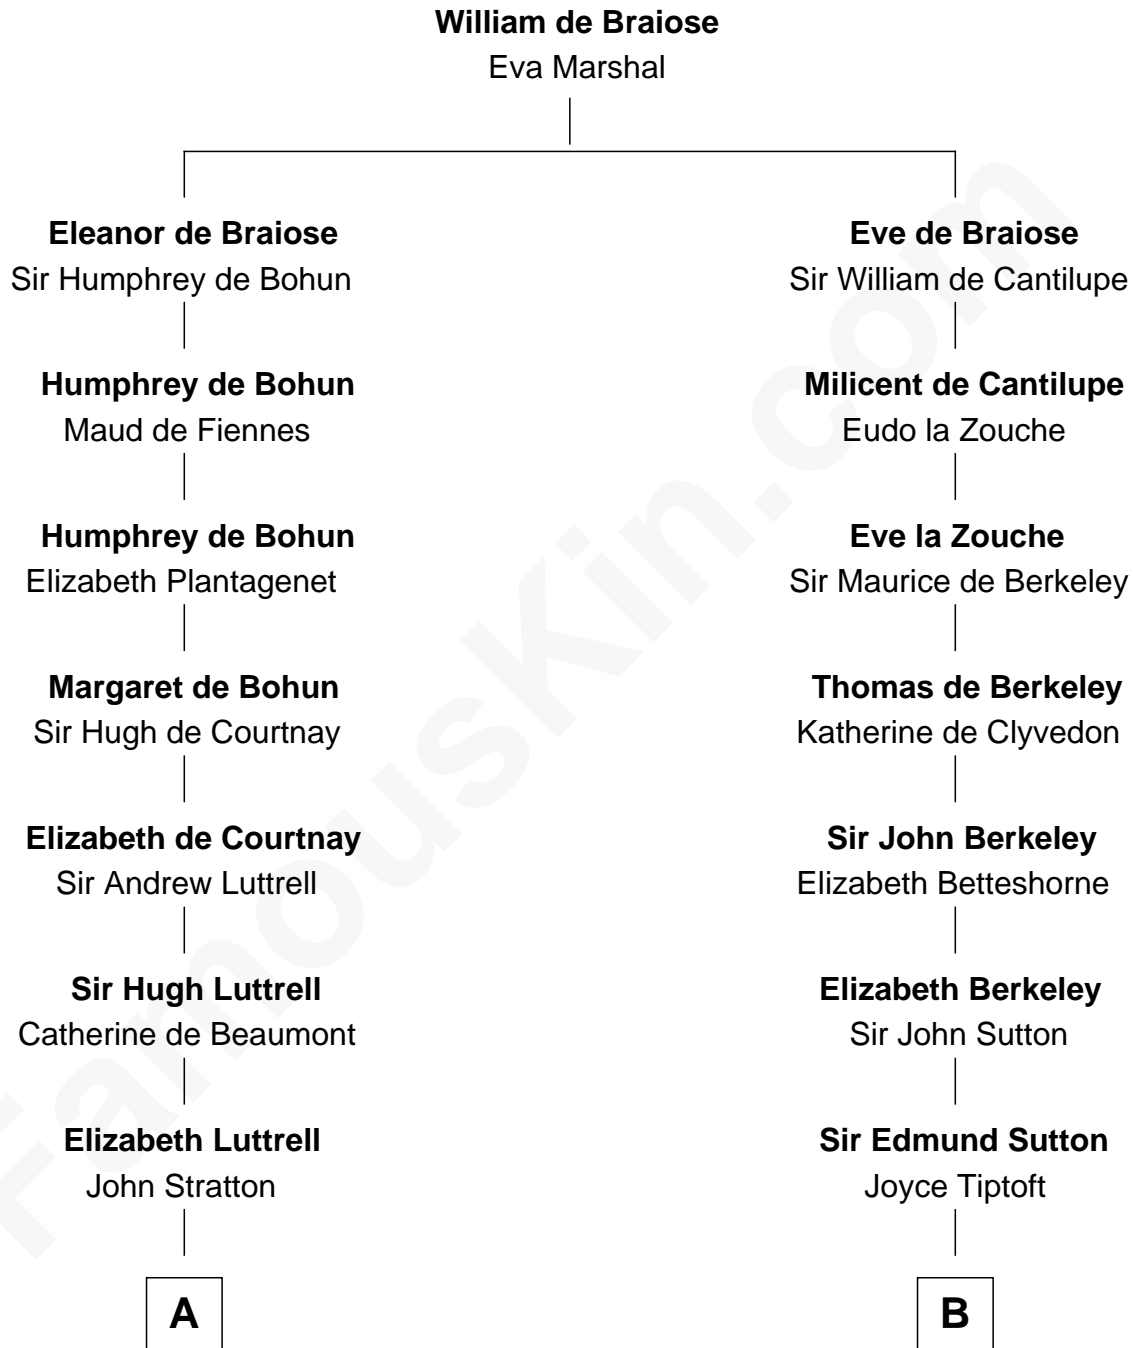

## Relationship Chart of

### Carter Braxton

*Signer of the Declaration of Independence*

**16th cousin 3 times removed of**

### Colonel Robert Gould Shaw

*U.S. Civil War leader of film "Glory" fame*

**C**

Elizabeth Willard Parkman

Robert Gould Shaw

Francis George Shaw

Sarah Blake Sturgis

Colonel Robert Gould Shaw

*Main character in film "Glory"*

FamousKin.com