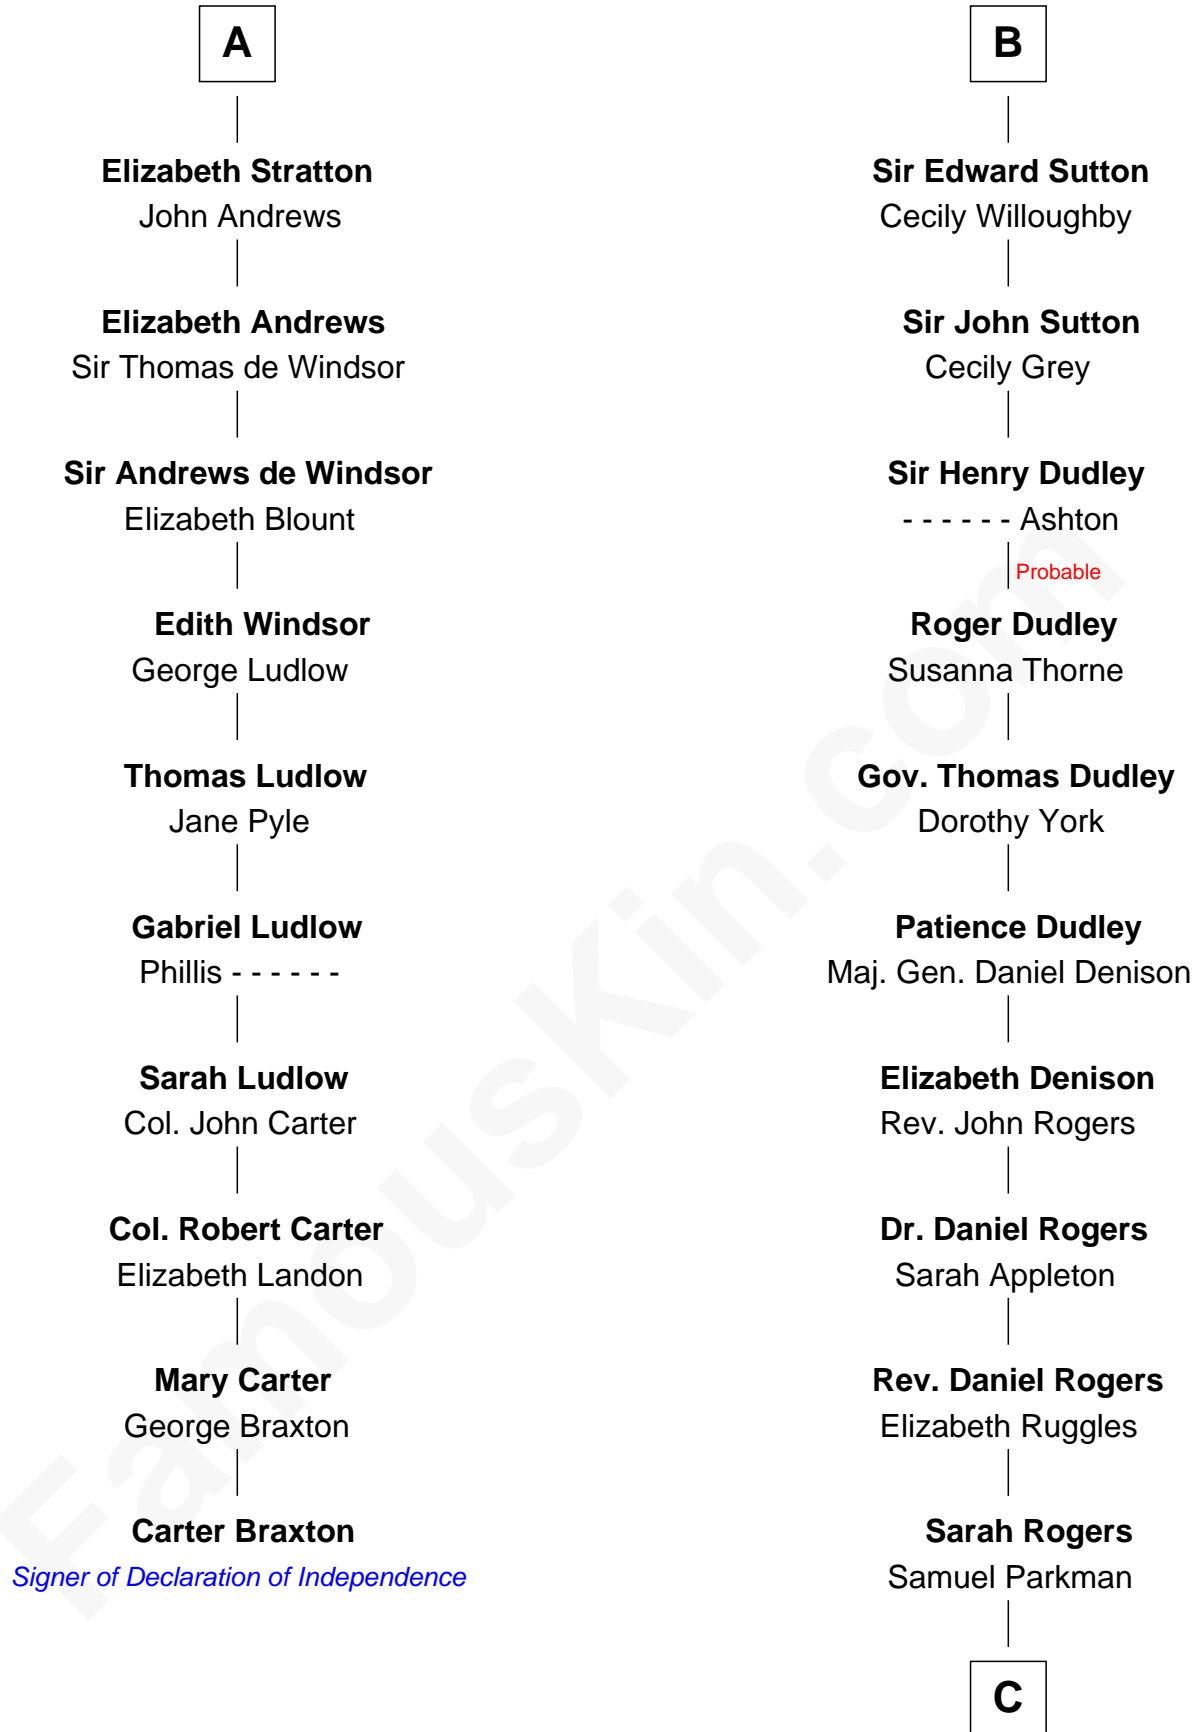

## Relationship Chart of

### Carter Braxton

*Signer of the Declaration of Independence*

**16th cousin 3 times removed of**

### Colonel Robert Gould Shaw

*U.S. Civil War leader of film "Glory" fame*

**C**

Elizabeth Willard Parkman

Robert Gould Shaw

Francis George Shaw

Sarah Blake Sturgis

Colonel Robert Gould Shaw