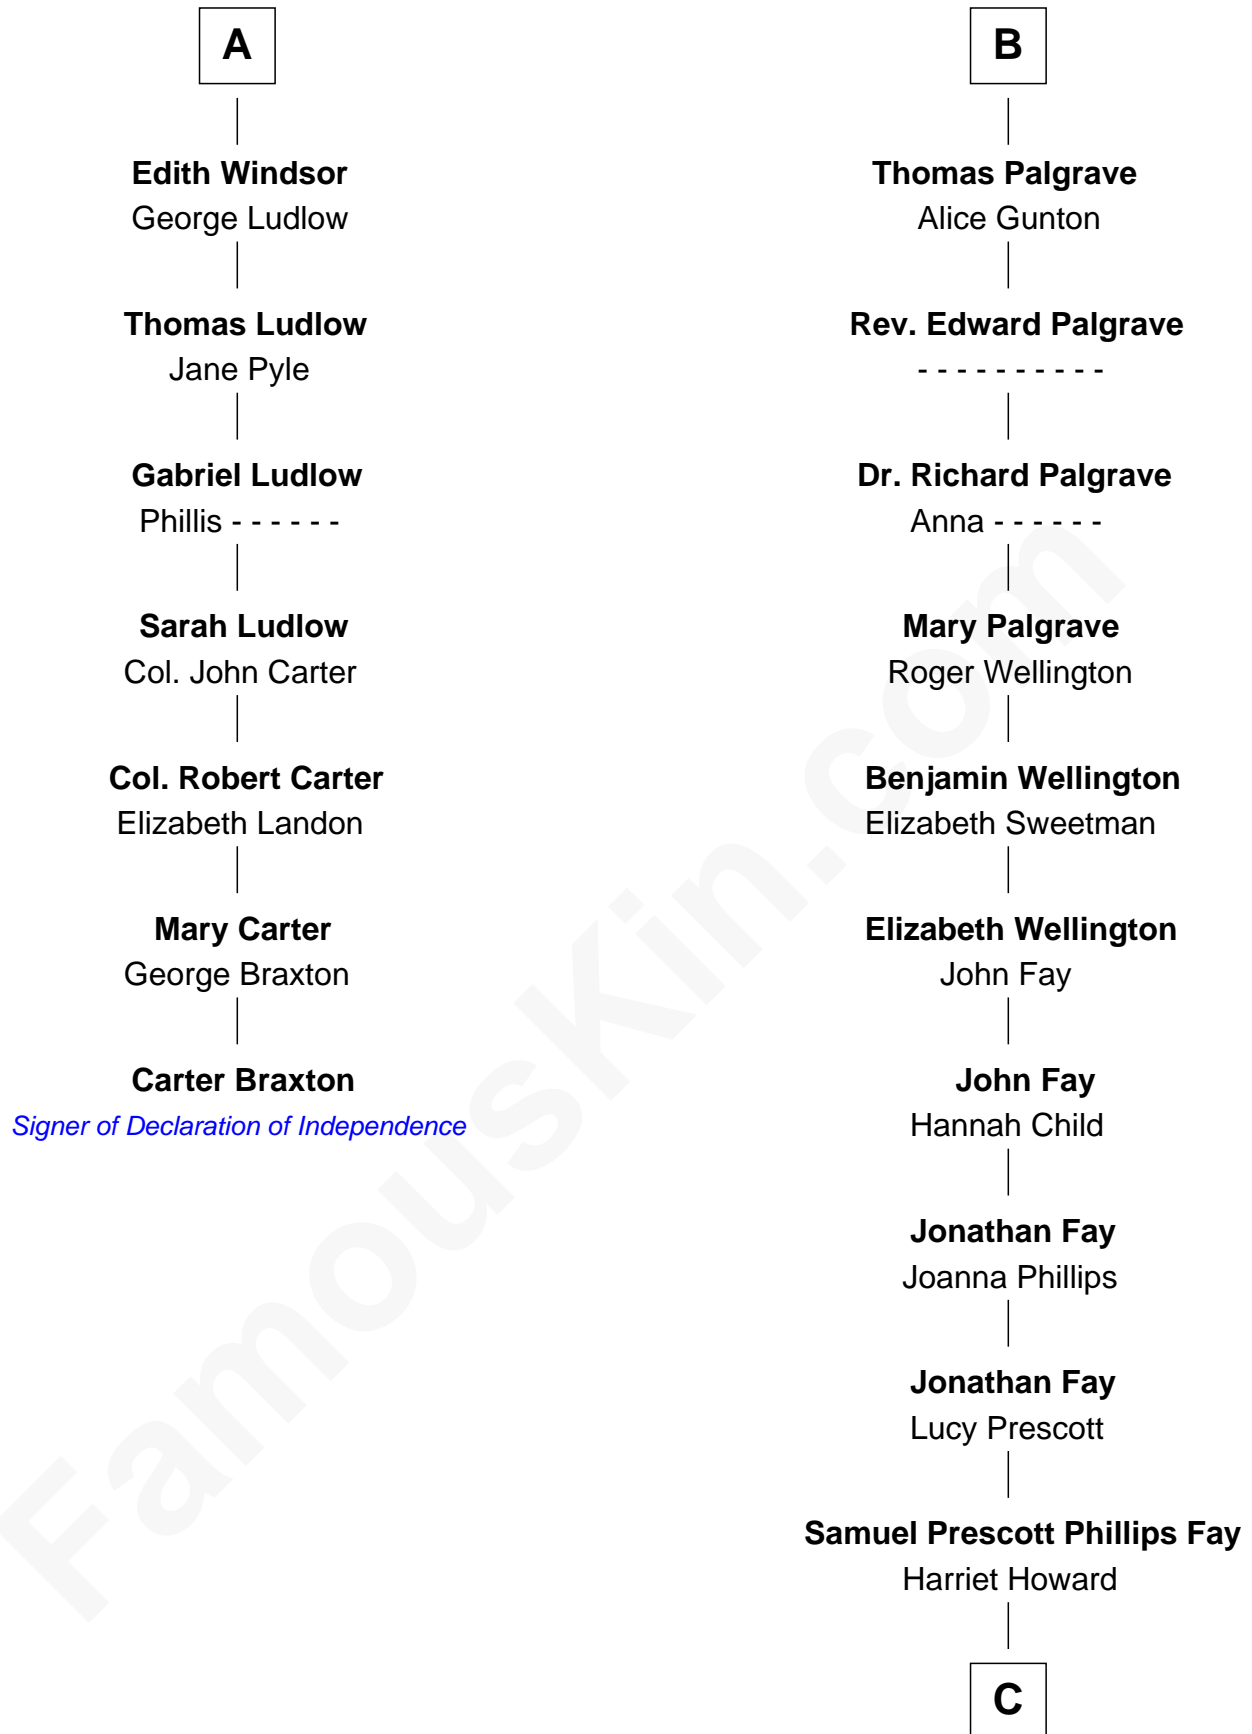

FamousKin.com

Relationship Chart of

Carter Braxton

Signer of the Declaration of Independence

13th cousin 8 times removed of

George H. W. Bush
41st U.S. President

Humphrey de Bohun
Elizabeth Plantagenet

C

—
Samuel Howard Fay
Susan Montfort Shellman

—
Harriet Eleanor Fay
Rev. James Smith Bush

—
Samuel Prescott Bush
Flora Sheldon

—
Prescott Sheldon Bush
Dorothy Wear Walker

—
George H. W. Bush
41st U.S. President