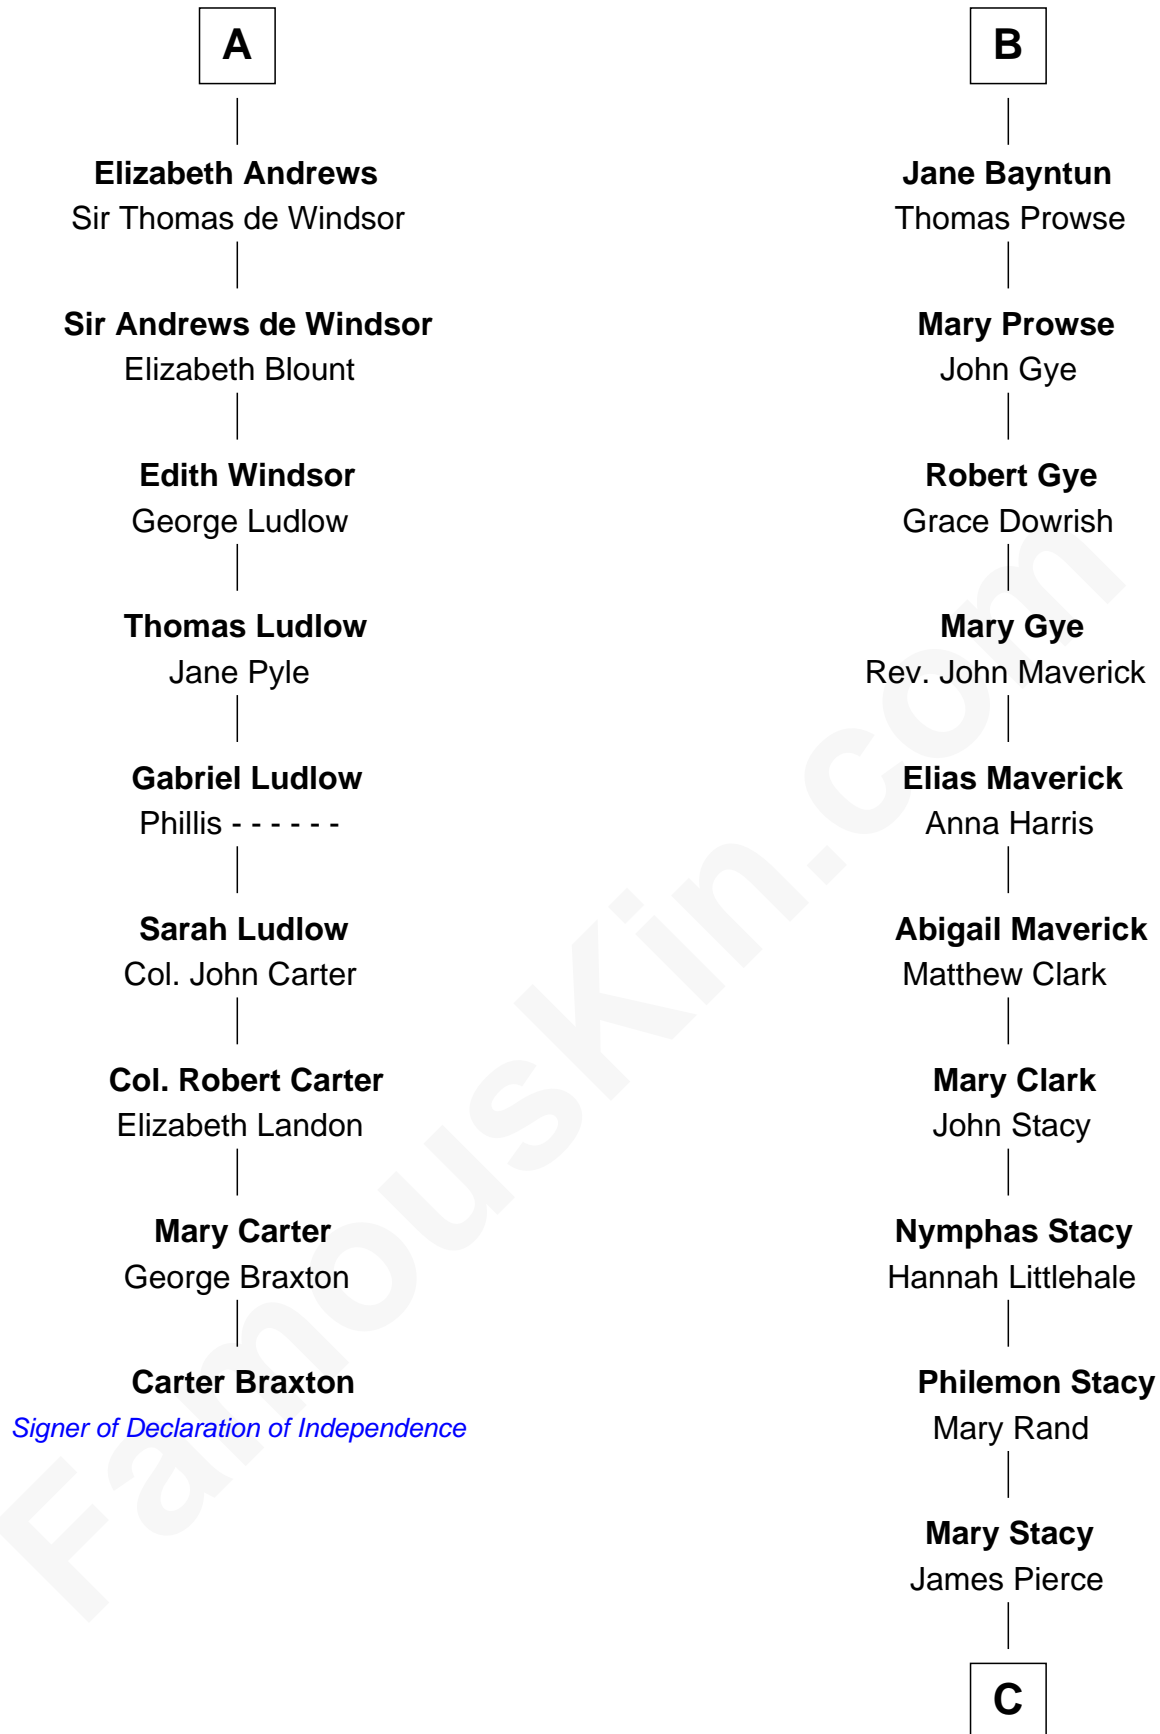

FamousKin.com

Relationship Chart of Carter Braxton

Signer of the Declaration of Independence

15th cousin 6 times removed of

Barbara (Pierce) Bush

First Lady of President George H.W. Bush

C

Gen. James Pierce

Chloe Holbrook

Jonas James Pierce

Kate Pritzel

Scott Pierce

Mabel Marvin

Marvin Pierce

Pauline Robinson

Barbara (Pierce) Bush

First Lady of George H.W. Bush

FamousKin.com