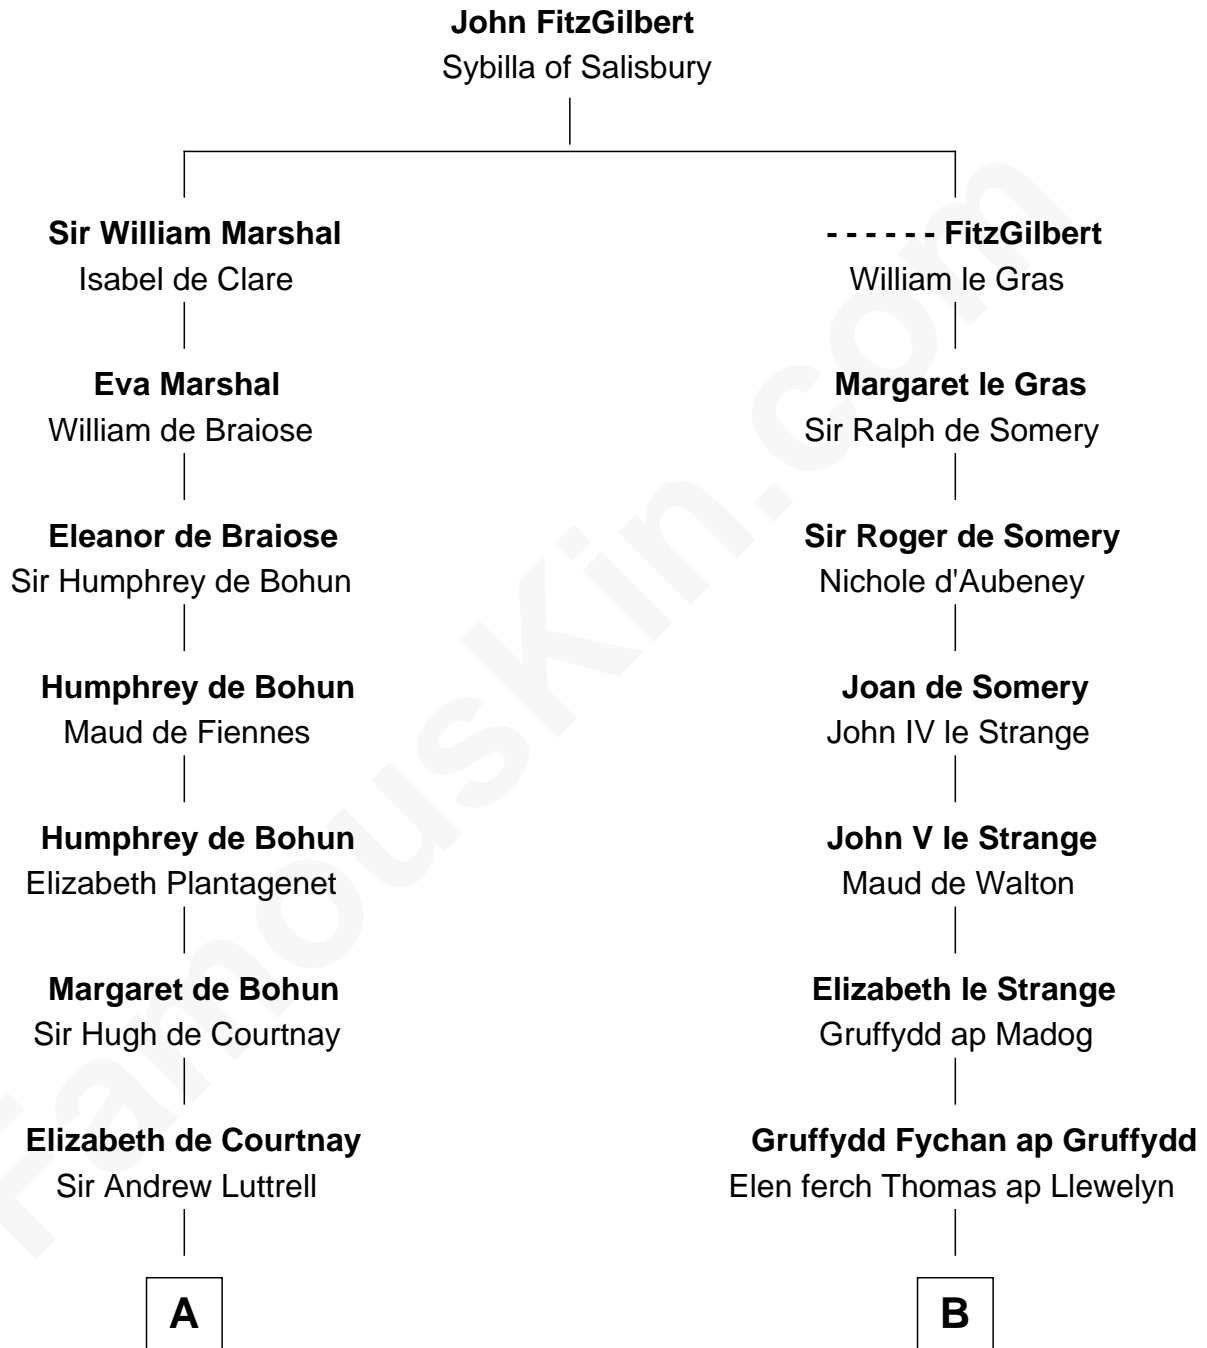

FamousKin.com

Relationship Chart of

Carter Braxton

Signer of the Declaration of Independence

18th cousin 3 times removed of

Elphalet Remington

Founder of Remington Arms Company

C

Mary Carter
George Braxton

Carter Braxton
Signer of Declaration of Independence

D

Sarah Wolcott
Robert Welles

Sarah Welles
Jonathan Robbins

Sarah Robbins
Elisha Kilbourn

Elizabeth Kilbourn
Eliphalet Remington