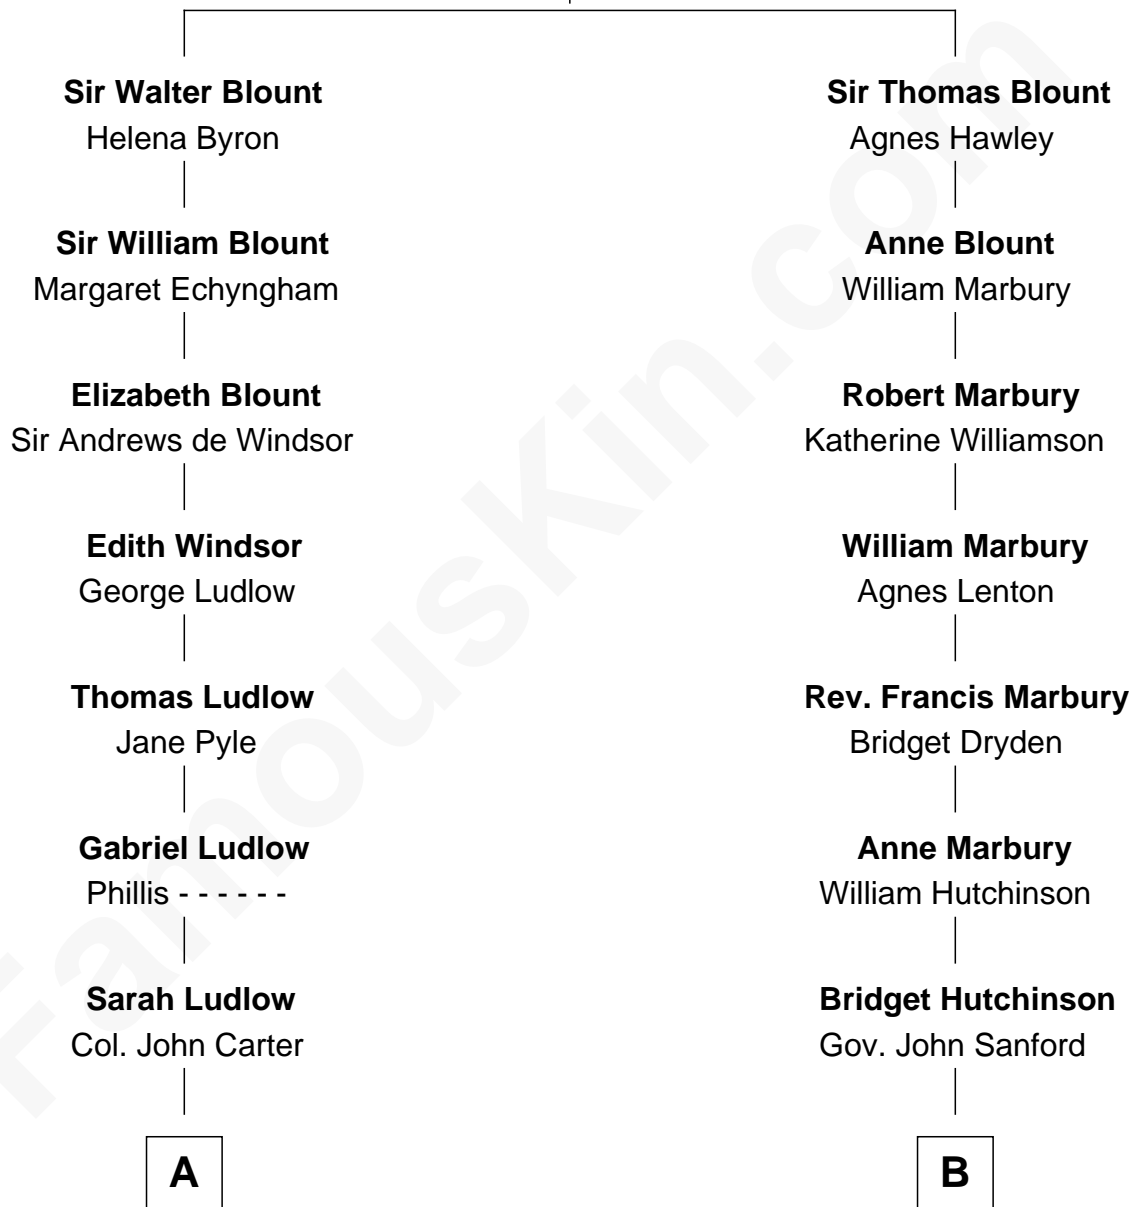

FamousKin.com

Relationship Chart of

Carter Braxton

Signer of the Declaration of Independence

9th cousin 3 times removed of

Lucretia (Rudolph) Garfield

First Lady of President James Garfield

Sir Thomas Blount
Margaret de Gresley

A

Col. Robert Carter

Elizabeth Landon

Mary Carter

George Braxton

Carter Braxton

Signer of Declaration of Independence

B

Gov. Peleg Sanford

Mary Coddington

Anne Sanford

Capt. John Mason

Peleg Sanford Mason

Mary Stanton

Elijah Mason

Lucretia Greene