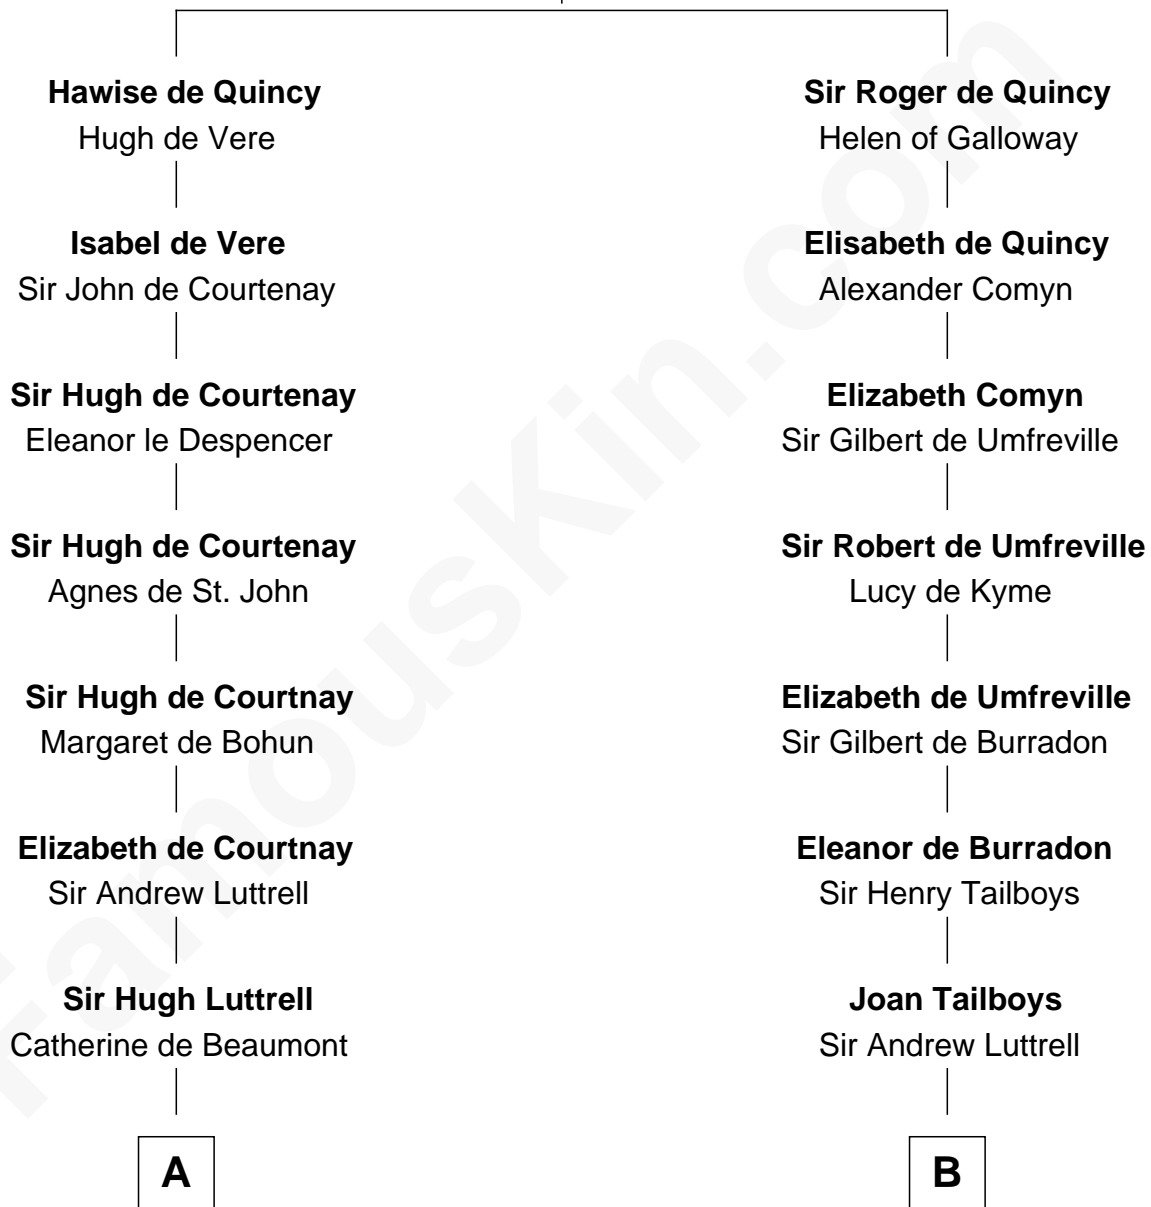

## Relationship Chart of

### Carter Braxton

*Signer of the Declaration of Independence*

17th cousin 4 times removed of

### Lucretia (Rudolph) Garfield

*First Lady of President James Garfield*

**Saher de Quincy**  
Margaret de Beaumont

**C**

**Elizabeth Taylor**  
Nathaniel Greene

**John Greene**  
Azubah Ward

**Lucretia Greene**  
Elijah Mason

**Arabella Greene Mason**  
Zebulon Rudolph

**Lucretia (Rudolph) Garfield**  
*First Lady of James Garfield*