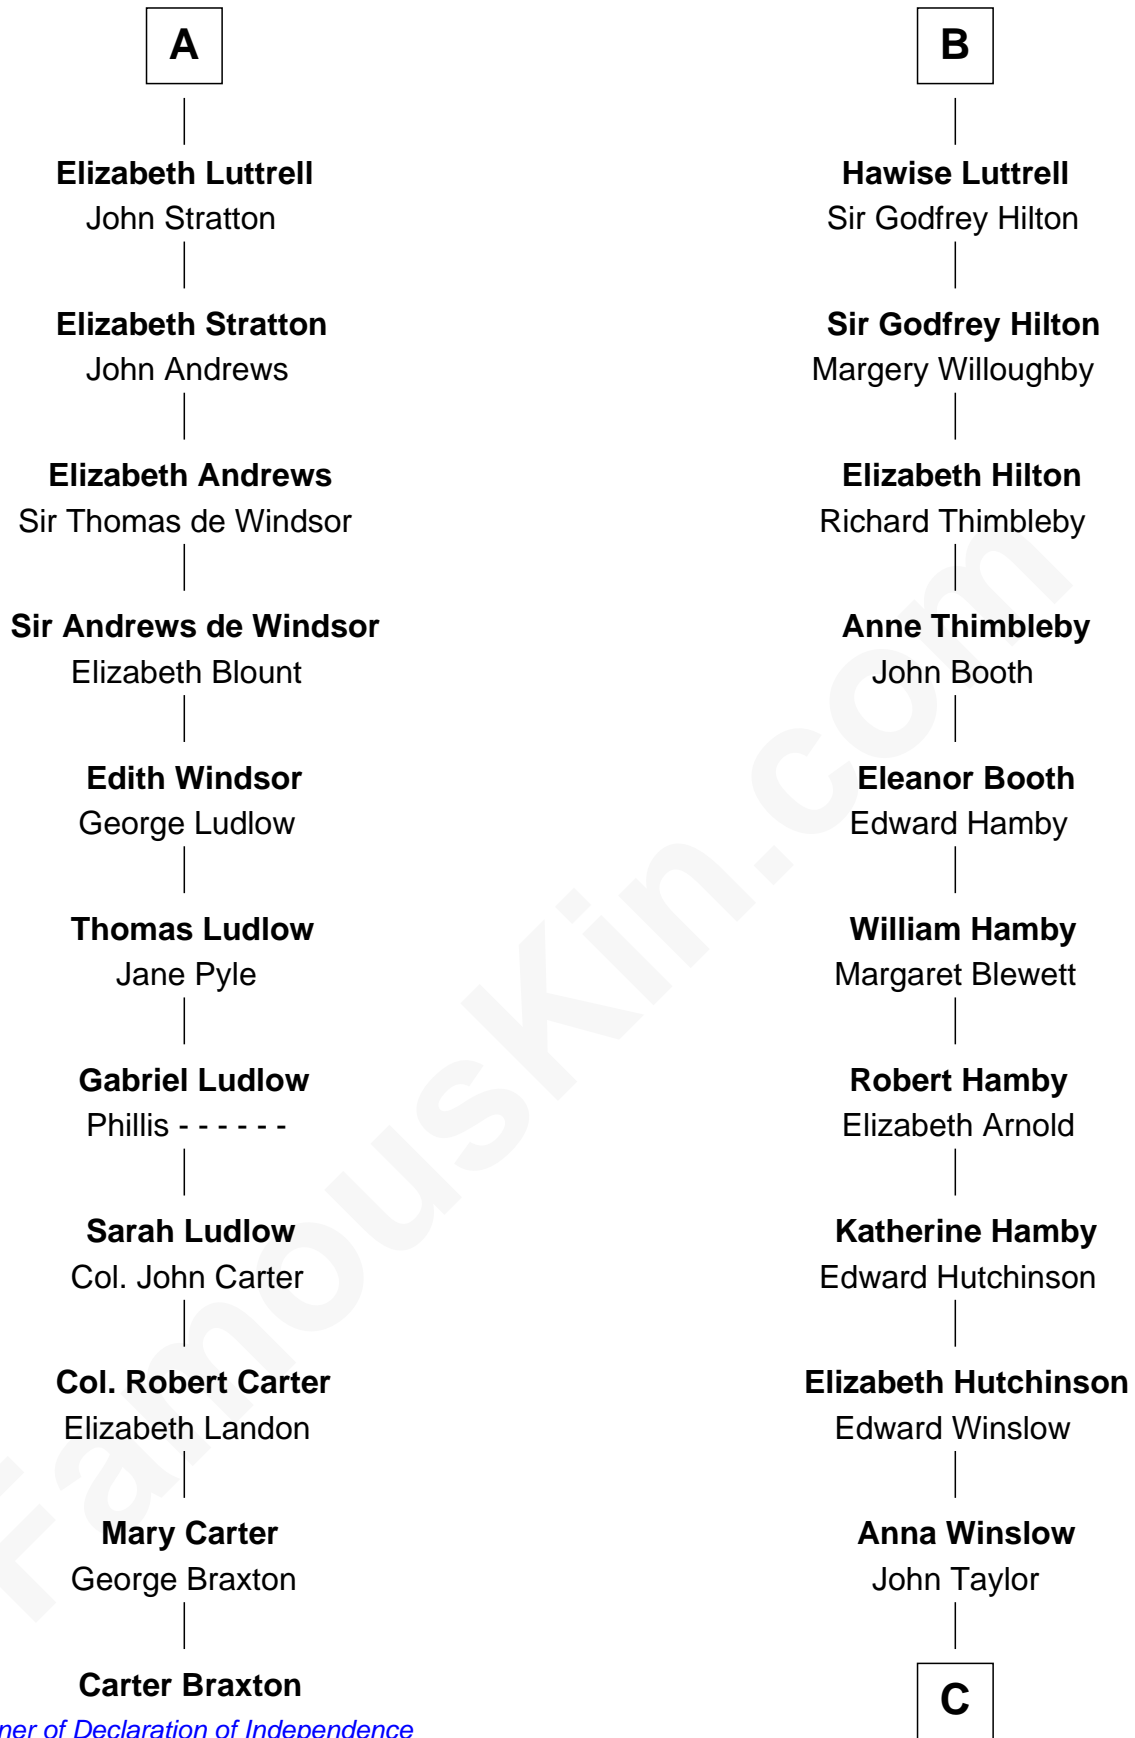

## Relationship Chart of

### Carter Braxton

*Signer of the Declaration of Independence*

17th cousin 4 times removed of

### Lucretia (Rudolph) Garfield

*First Lady of President James Garfield*

**Saher de Quincy**  
Margaret de Beaumont

**C**

**Elizabeth Taylor**  
Nathaniel Greene

**John Greene**  
Azubah Ward

**Lucretia Greene**  
Elijah Mason