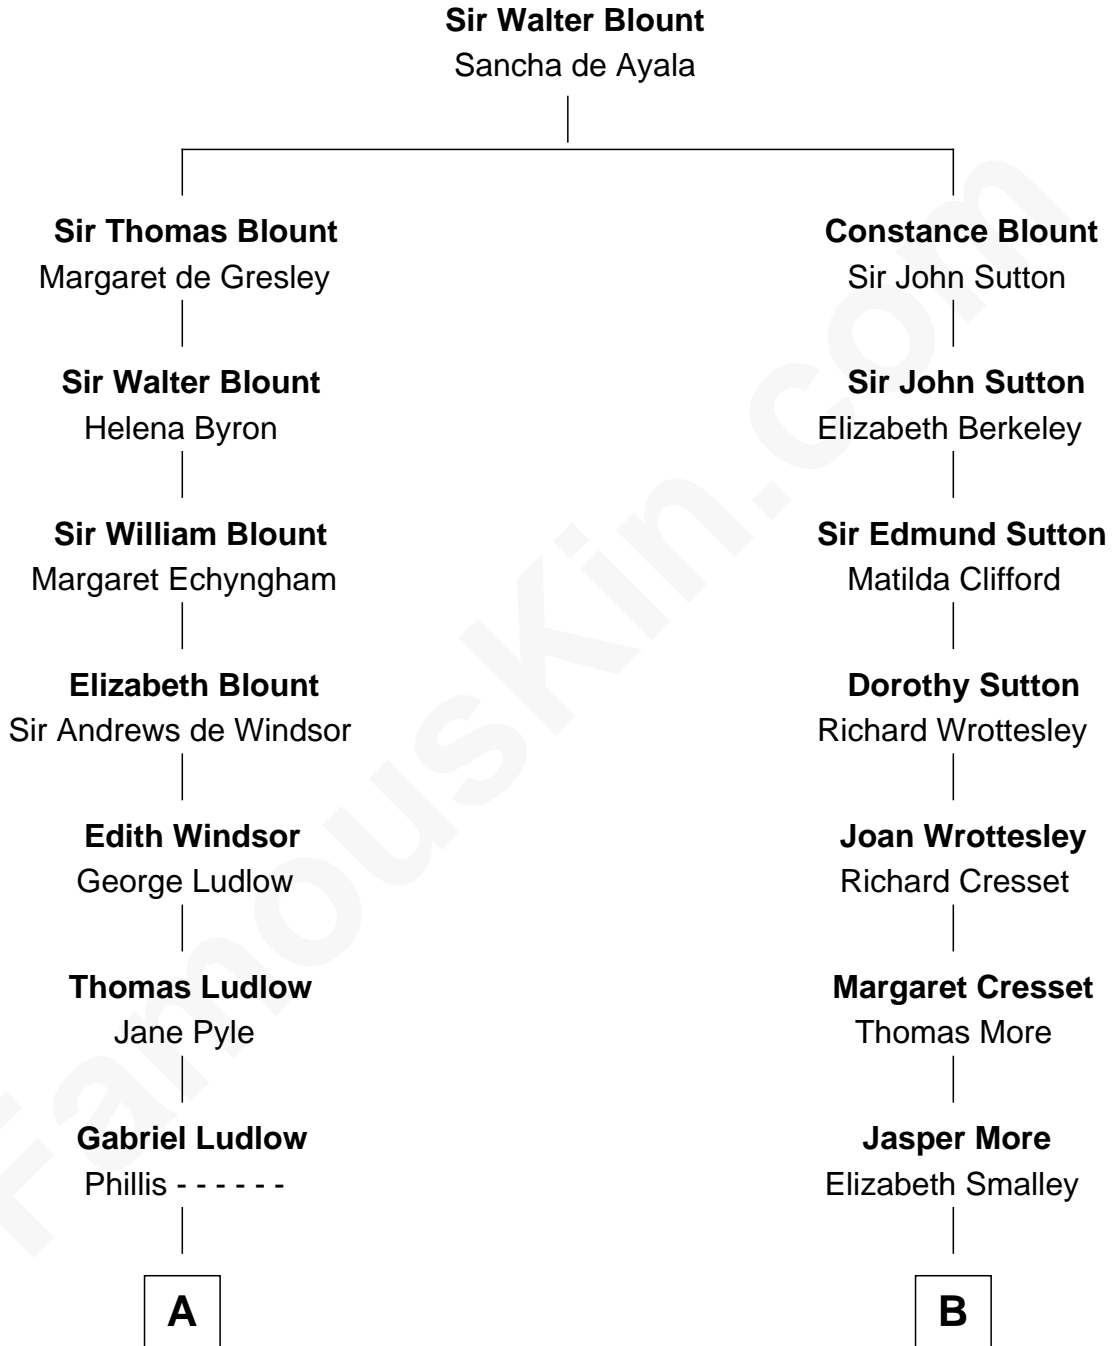

FamousKin.com

Relationship Chart of

Carter Braxton

Signer of the Declaration of Independence

8th cousin 2 times removed of

Richard More

(c1614 - c1696) Mayflower passenger 1620

MAYFLOWER

A

Sarah Ludlow
Col. John Carter

Col. Robert Carter
Elizabeth Landon

Mary Carter
George Braxton

Carter Braxton
Signer of Declaration of Independence

B

Katherine More
Col. Samuel More

Richard More
Mayflower passenger 1620