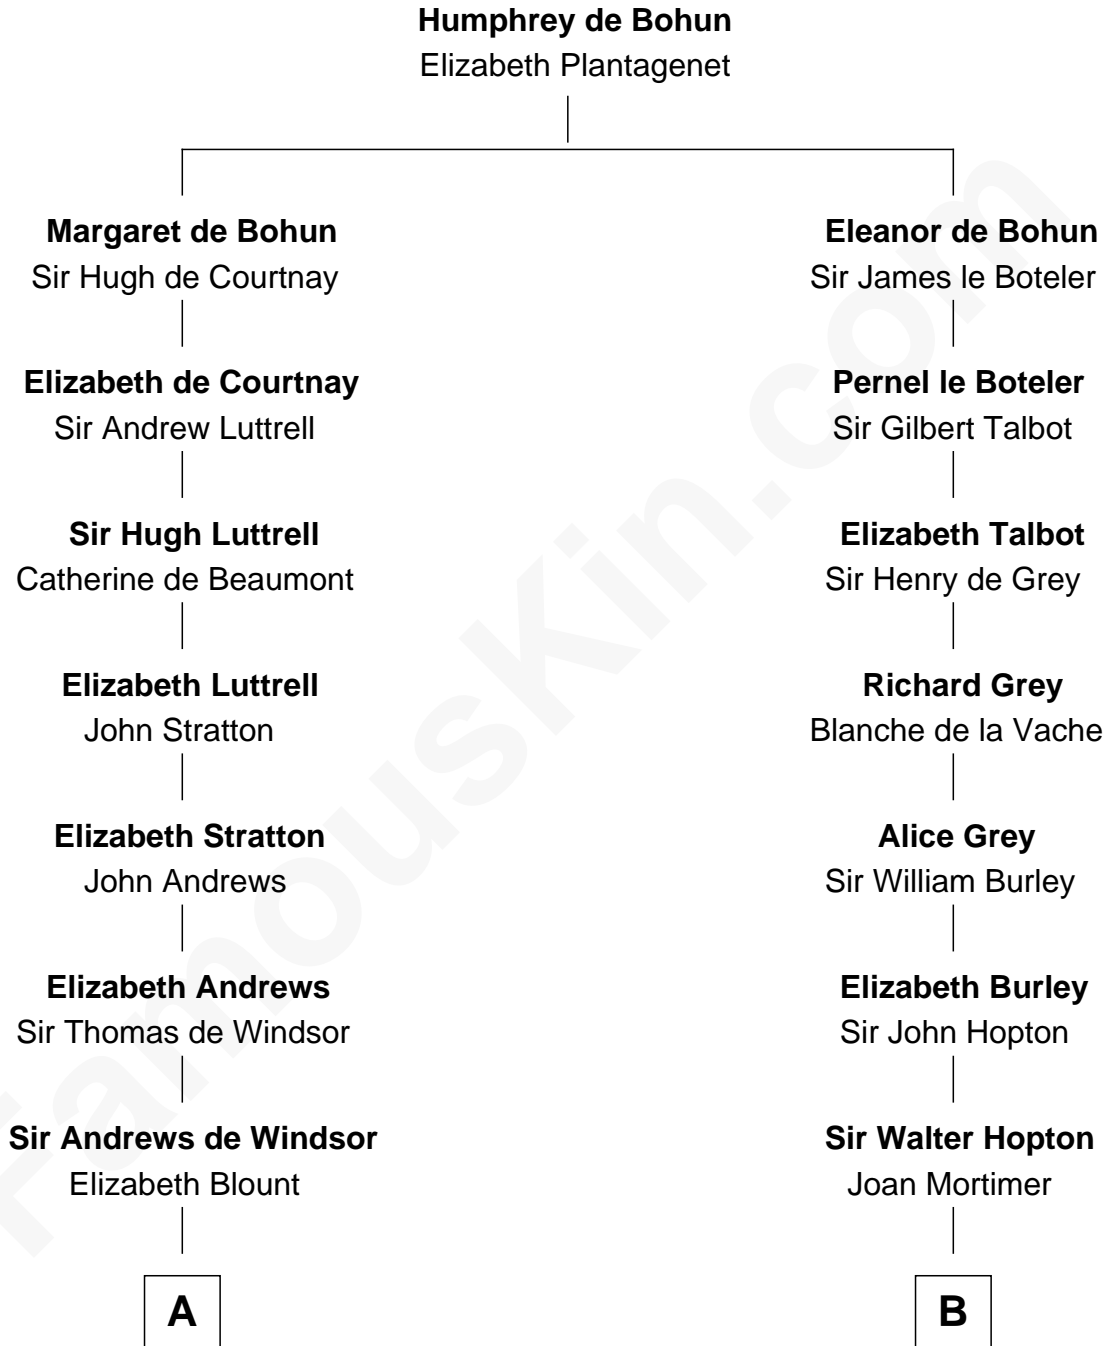

FamousKin.com

Relationship Chart of

Carter Braxton

Signer of the Declaration of Independence

13th cousin 1 time removed of

Richard More

(c1614 - c1696) Mayflower passenger 1620

MAYFLOWER

A

Edith Windsor
George Ludlow

Thomas Ludlow
Jane Pyle

Gabriel Ludlow
Phillis - - - - -

Sarah Ludlow
Col. John Carter

Col. Robert Carter
Elizabeth Landon

Mary Carter
George Braxton

Carter Braxton

Katherine More
Col. Samuel More

Richard More

Mayflower passenger 1620