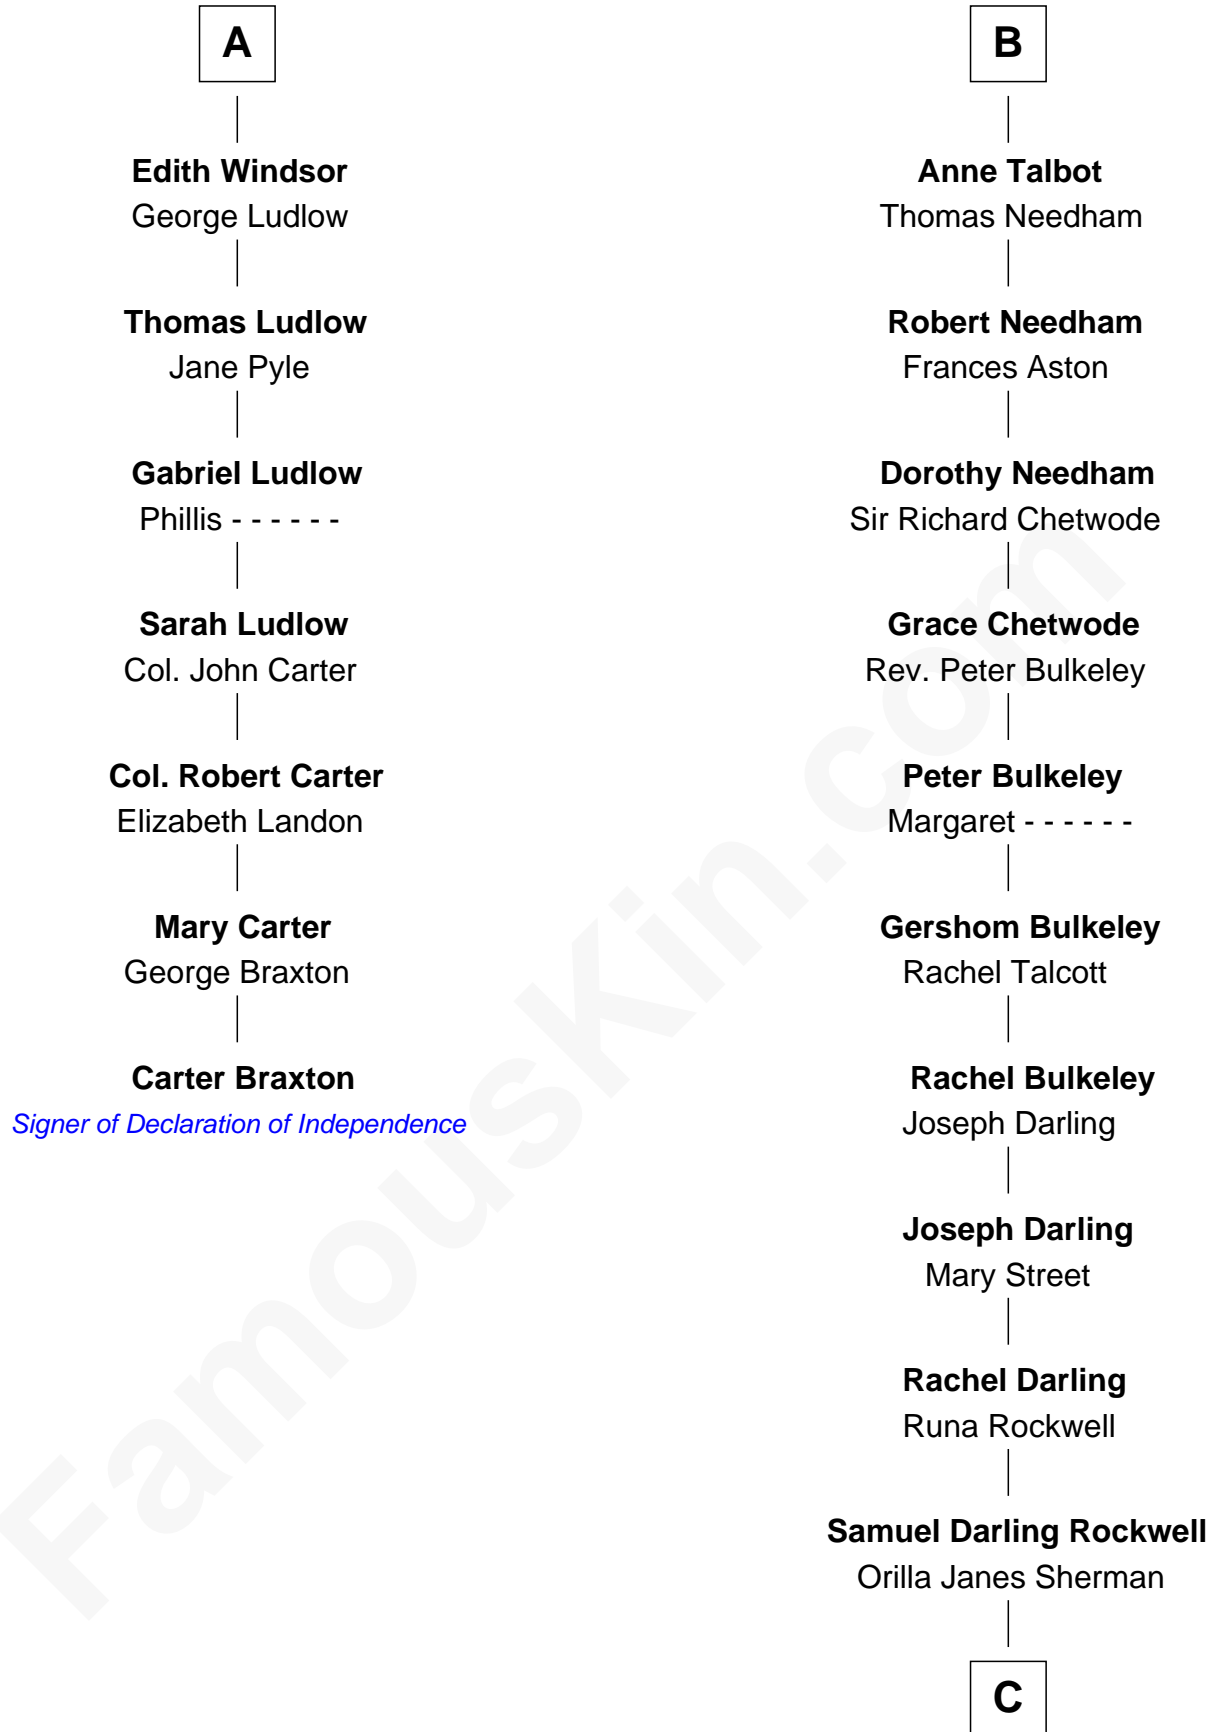

## Relationship Chart of

### Carter Braxton

*Signer of the Declaration of Independence*

13th cousin 6 times removed of

**Norman Rockwell**  
*American Artist*

**Humphrey de Bohun**  
Elizabeth Plantagenet

**C**

John William Rockwell

Phebe Boyce Waring

Jarvis Waring Rockwell

Anne Mary Hill

Norman Rockwell

*American Artist*

FamousKin.com