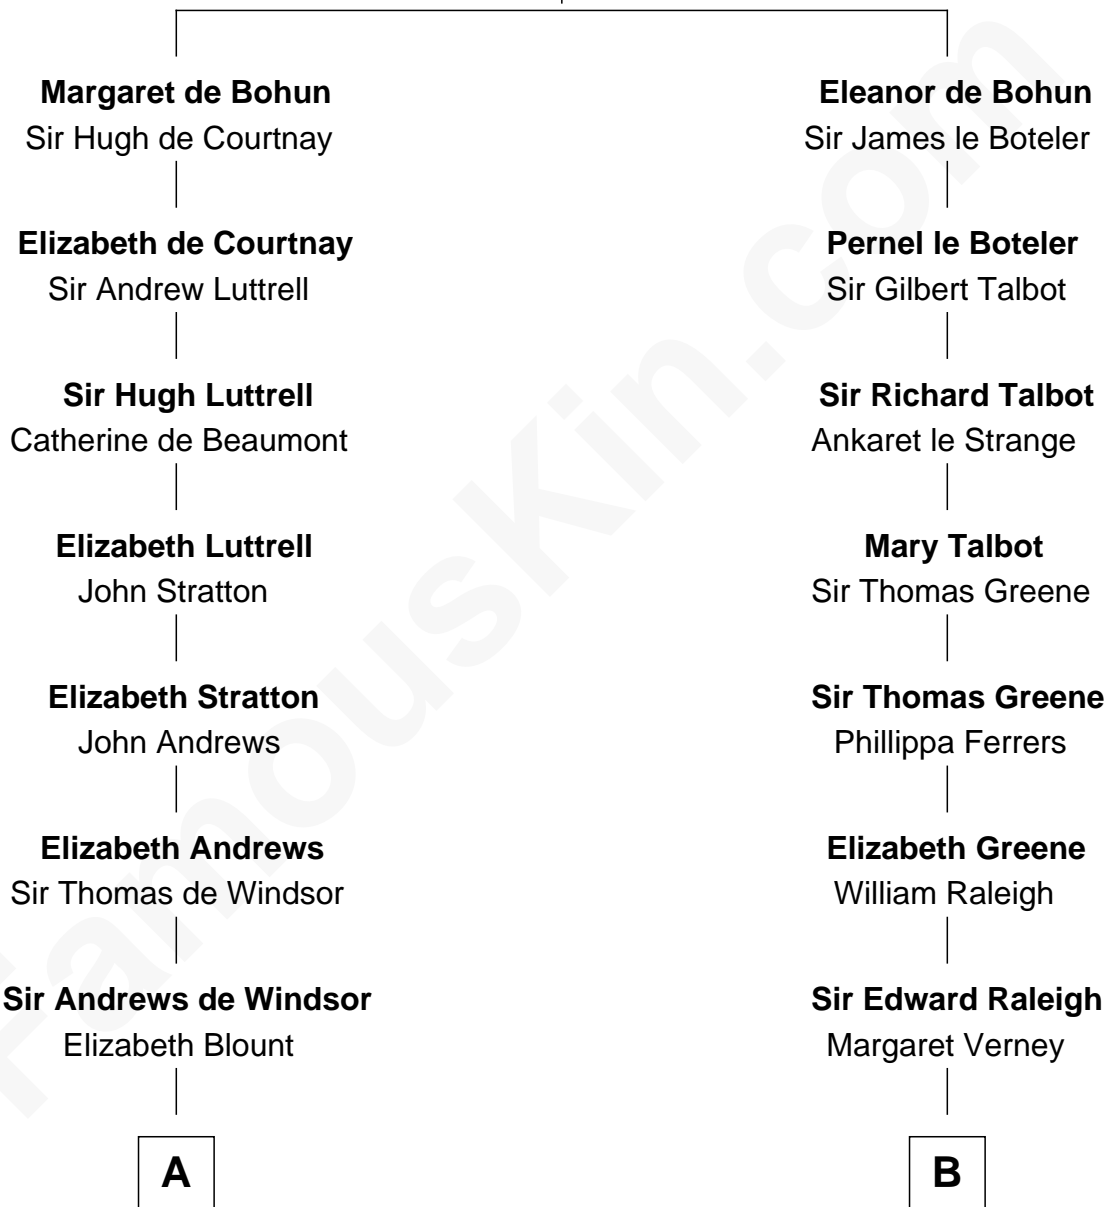

## Relationship Chart of

### Carter Braxton

*Signer of the Declaration of Independence*

13th cousin 4 times removed of

### Nicholas Gilman

*Signer of the U.S. Constitution*

**Humphrey de Bohun**  
Elizabeth Plantagenet

**A**

**Edith Windsor**  
George Ludlow

**Thomas Ludlow**  
Jane Pyle

**Gabriel Ludlow**  
Phillis - - - - -