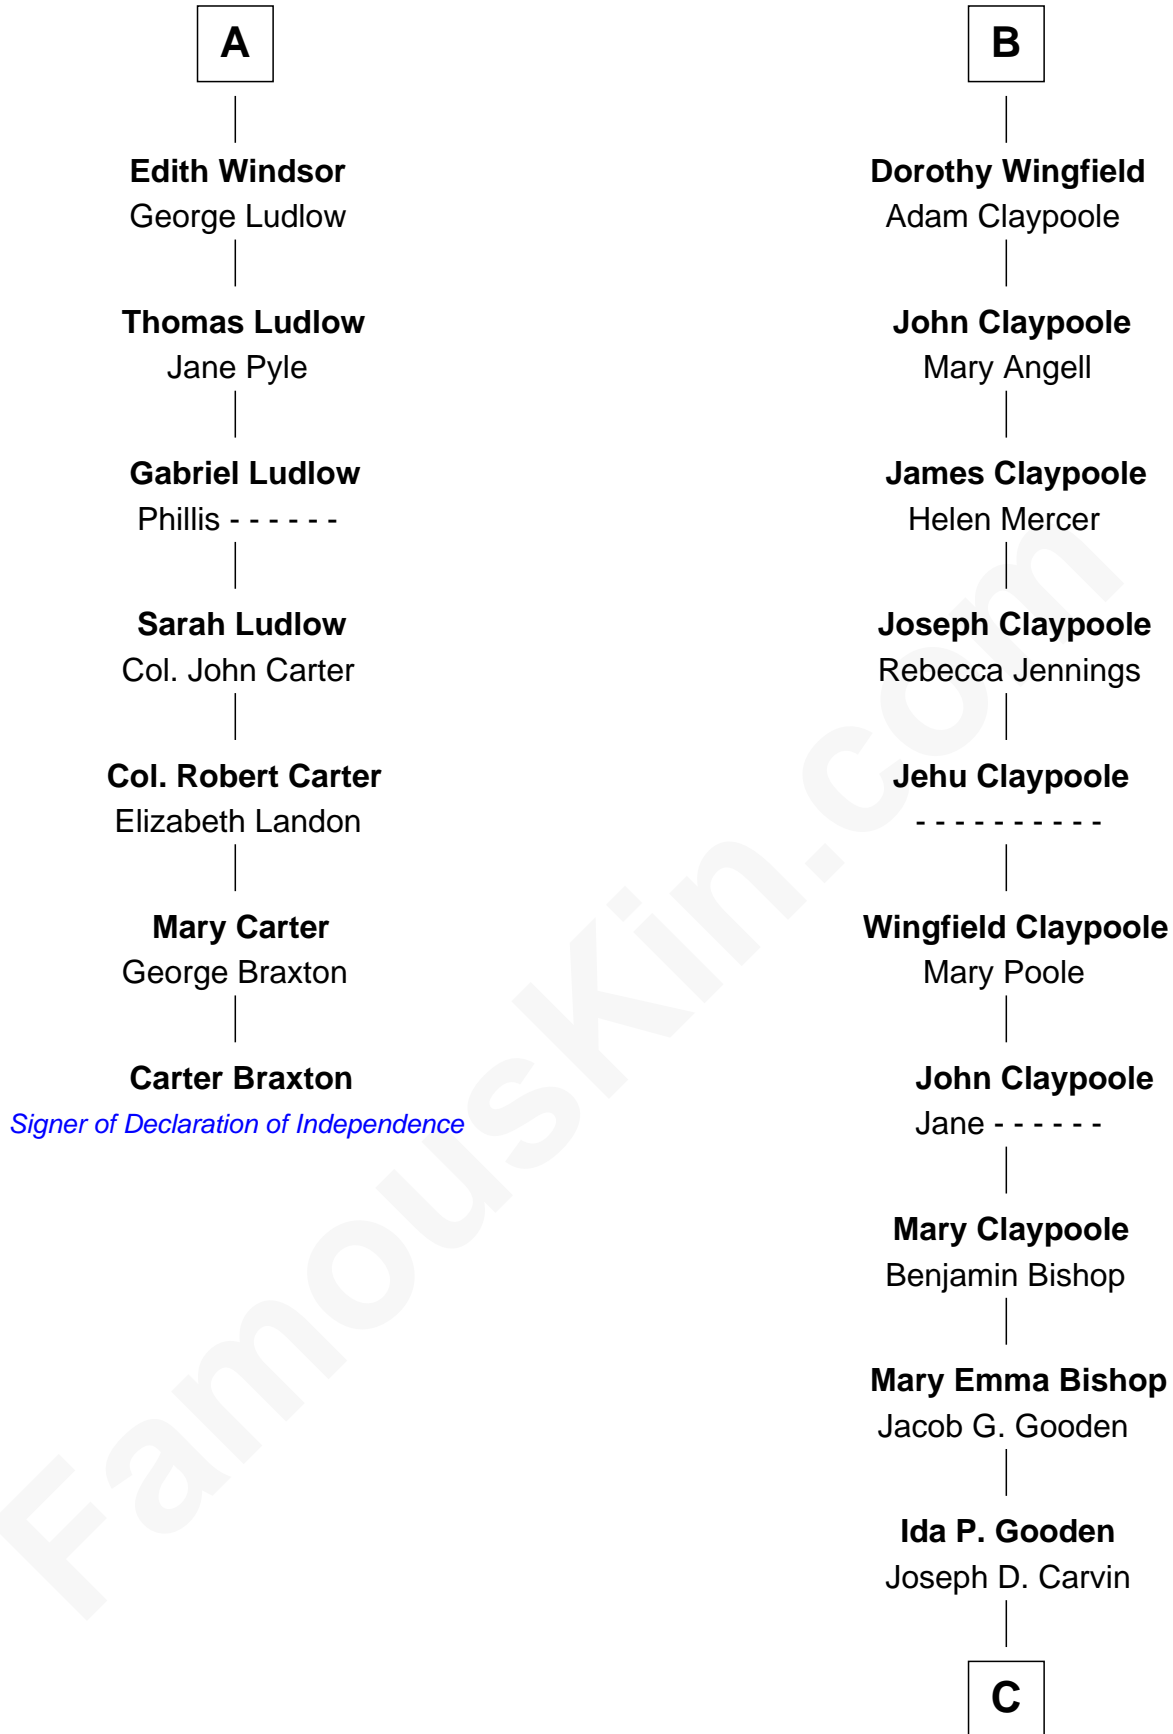

FamousKin.com

Relationship Chart of

Carter Braxton

Signer of the Declaration of Independence

13th cousin 6 times removed of

Valerie Bertinelli

Television Actress

Humphrey de Bohun

Elizabeth Plantagenet

C

Lester Vodges Carvin

Elizabeth - - - - -

Nancy L. Carvin

Andrew Francis Bertinelli

Valerie Bertinelli

Television Actress