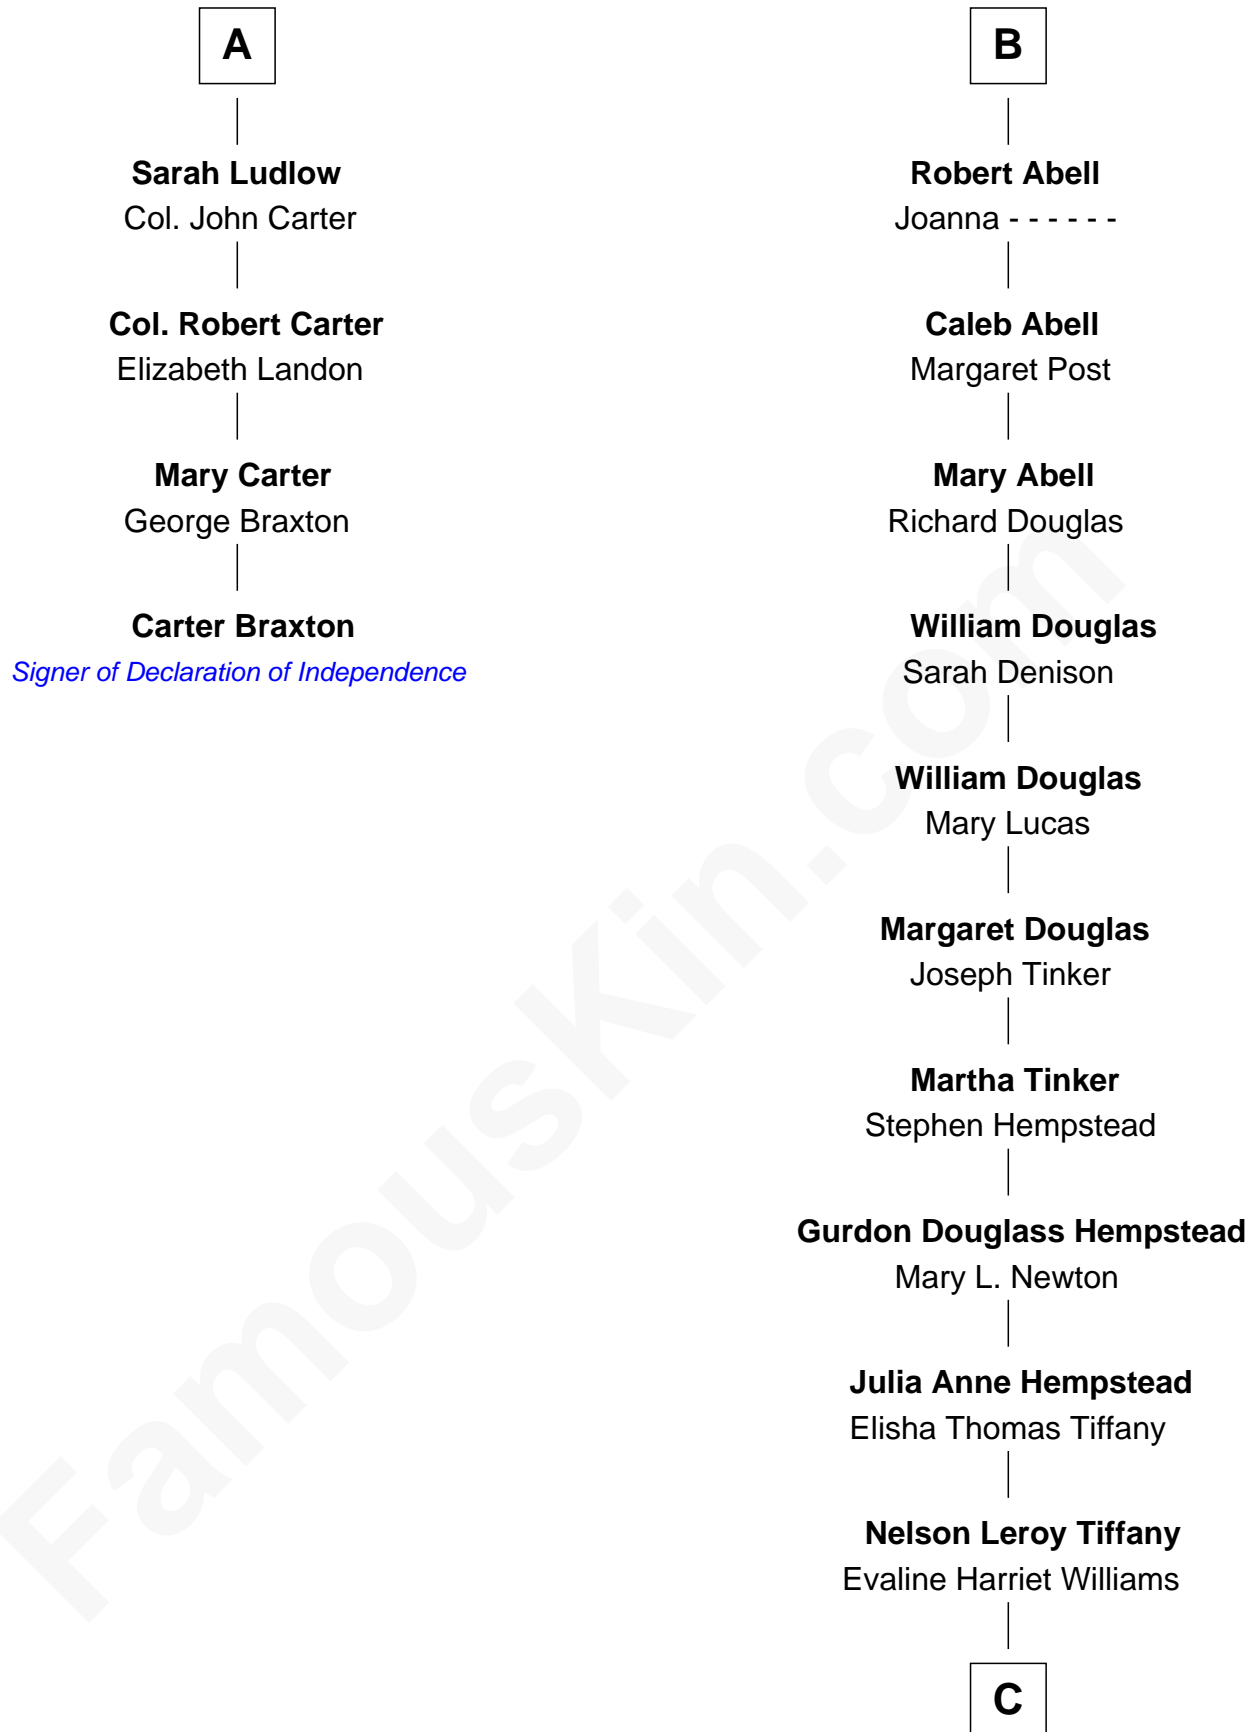

FamousKin.com

Relationship Chart of

Carter Braxton

Signer of the Declaration of Independence

10th cousin 9 times removed of

Richard Gere

Movie Actor

Sir Walter Blount

Sancha de Ayala

C

William Stanton Tiffany
Anna Rebecca Stevens

Doris Anna Tiffany
Homer George Gere

Richard Gere
Movie Actor

FamousKin.com