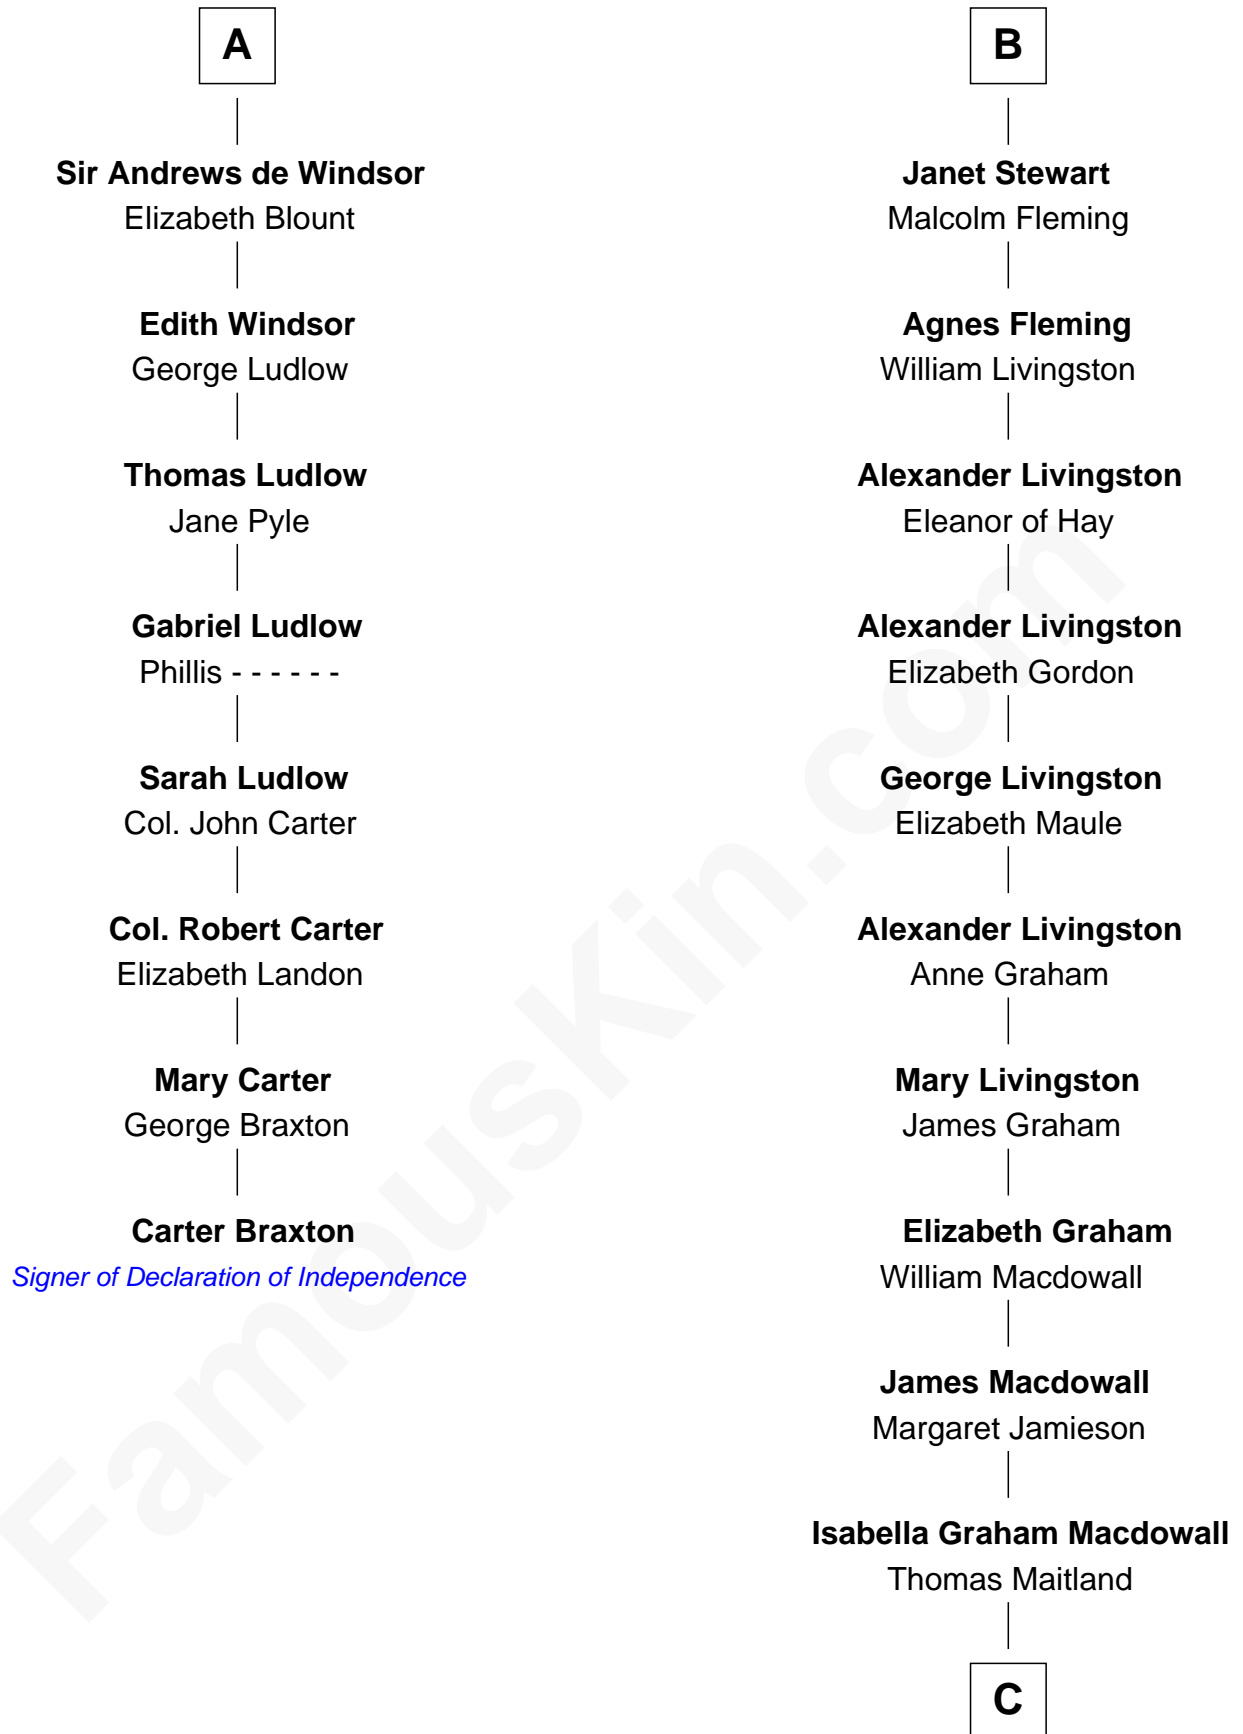

FamousKin.com

Relationship Chart of

Carter Braxton

Signer of the Declaration of Independence

14th cousin 7 times removed of

Howard Dean

79th Governor of Vermont

C

James William Maitland

Agnes Jane O'Reilly

Thomas A. Maitland

Helen Abby Van Voorhis

James William Maitland

Sylvia Wigglesworth

Andrea Belden Maitland

Howard Brush Dean