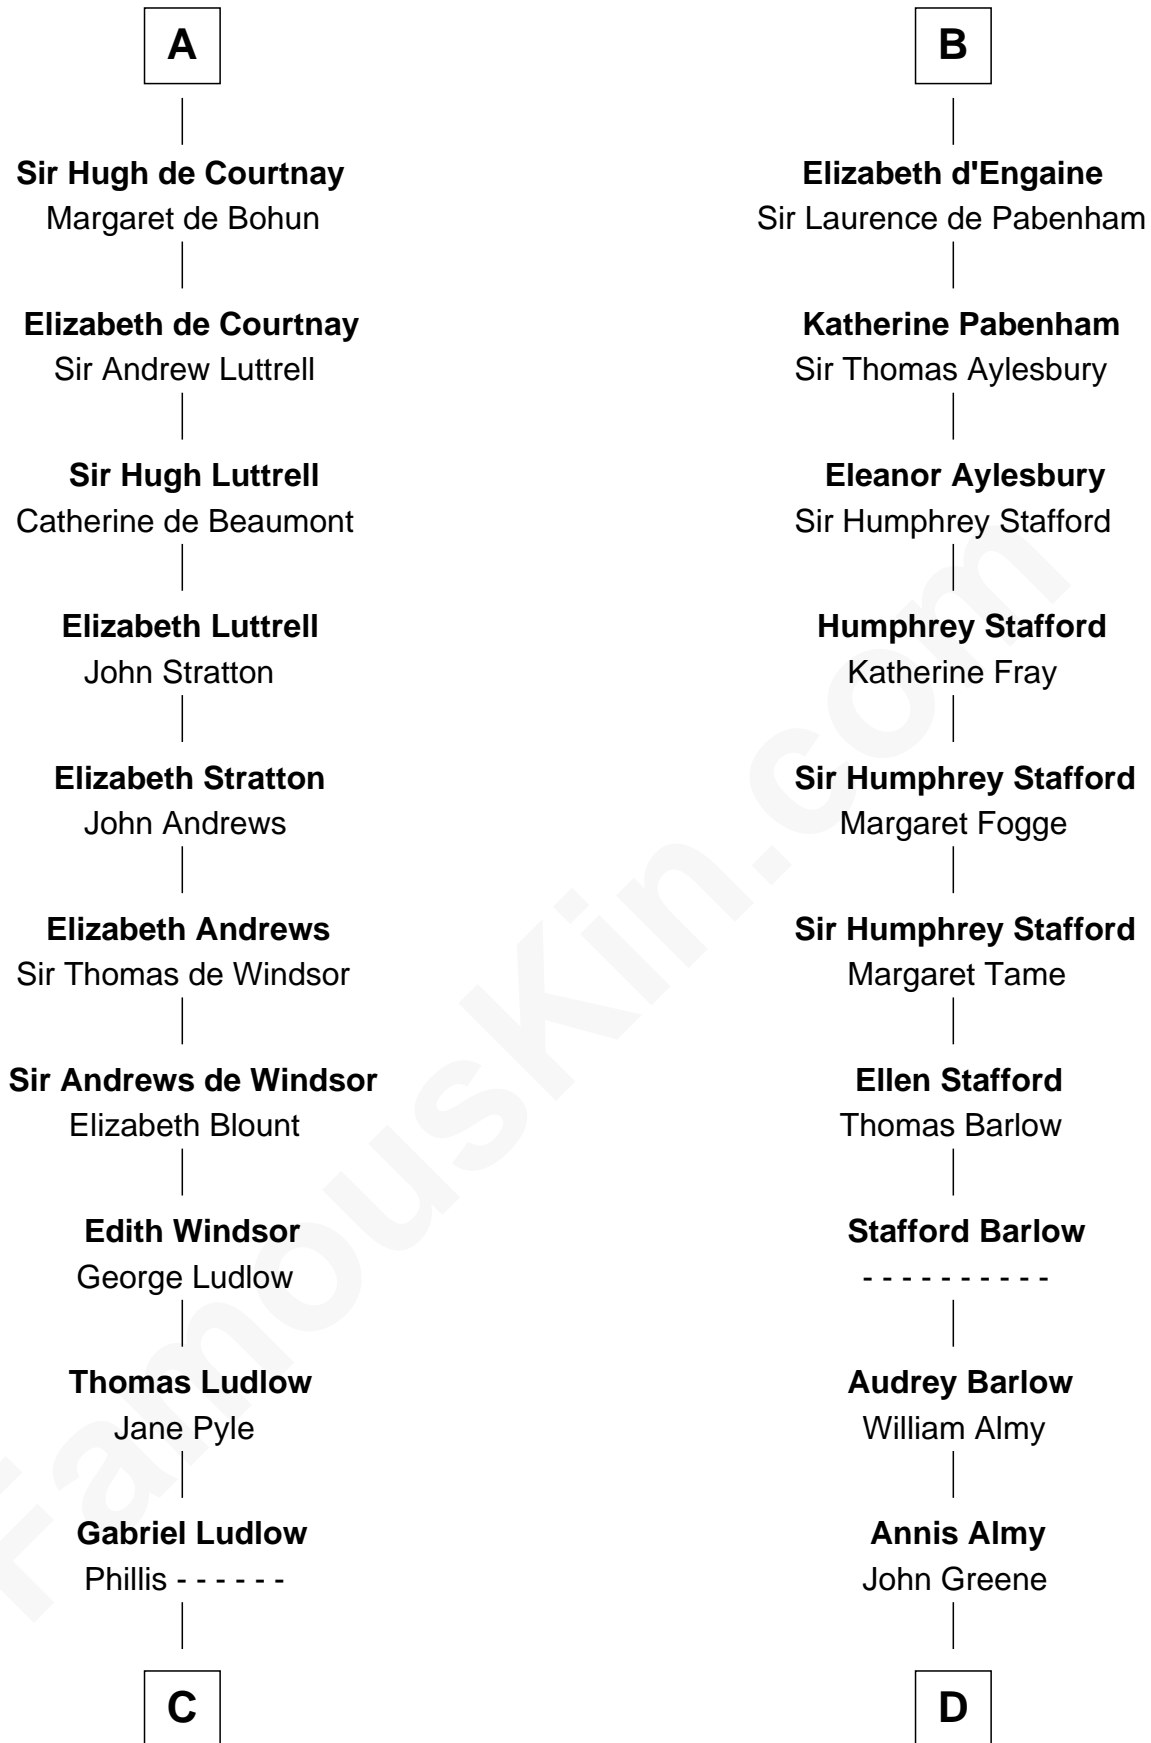

## Relationship Chart of

### Carter Braxton

*Signer of the Declaration of Independence*

19th cousin 1 time removed of

### William Greene

*2nd Governor of Rhode Island*

**C**

**Sarah Ludlow**  
Col. John Carter

**Col. Robert Carter**  
Elizabeth Landon

**Mary Carter**  
George Braxton

**Carter Braxton**  
*Signer of Declaration of Independence*