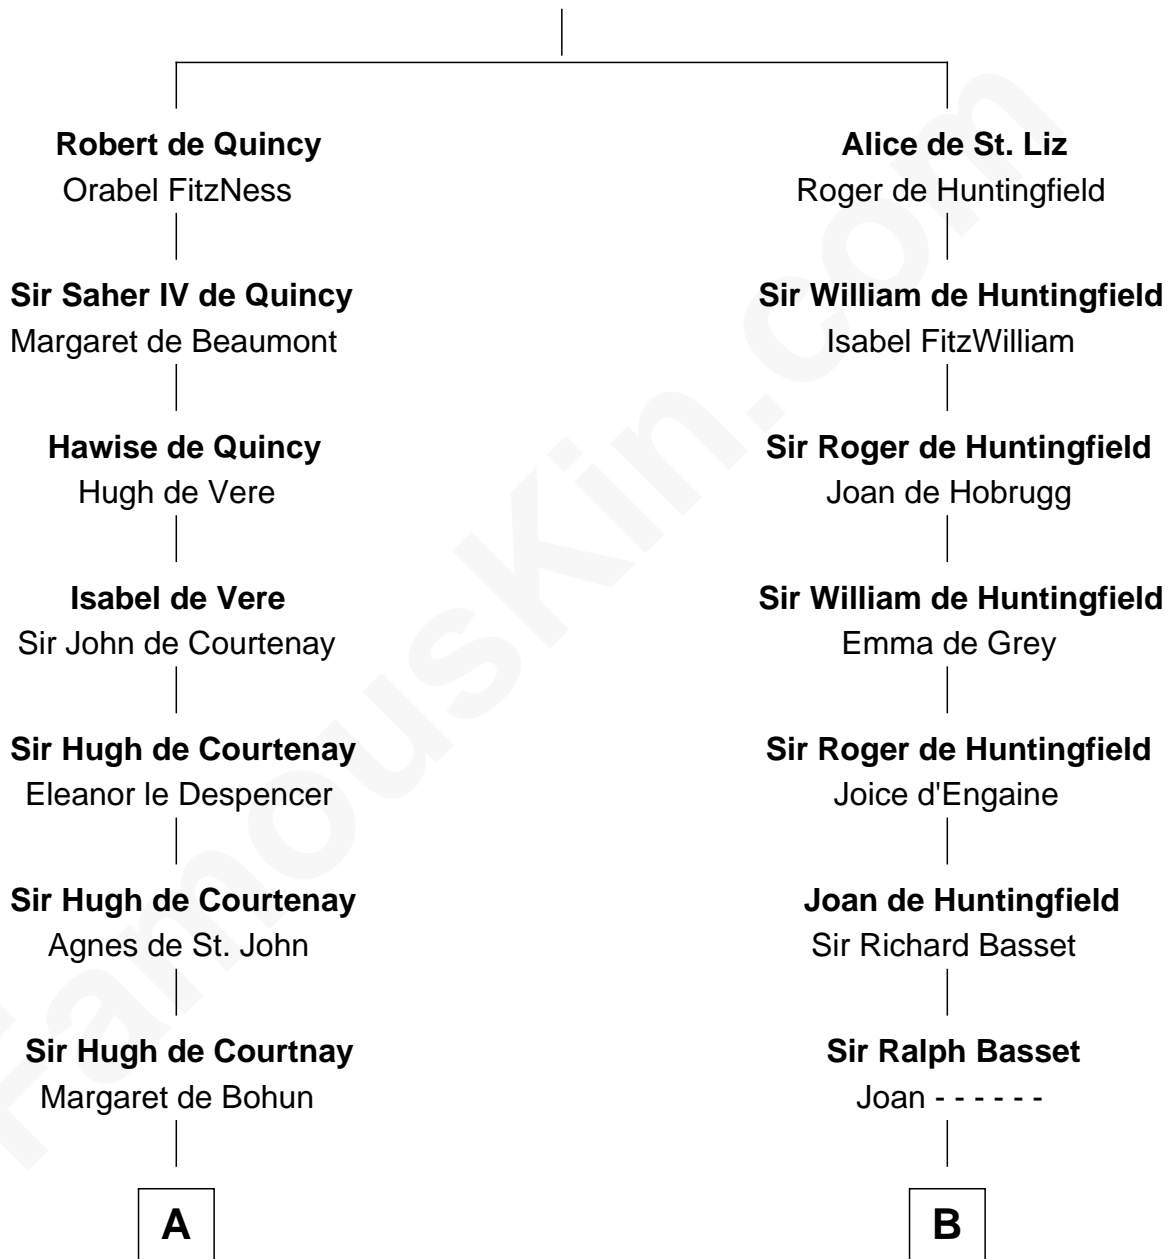

FamousKin.com

Relationship Chart of

Carter Braxton

Signer of the Declaration of Independence

19th cousin 1 time removed of

William Greene

2nd Governor of Rhode Island

Saher I de Quincy

Maud de St. Liz

C

Col. Robert Carter
Elizabeth Landon

Mary Carter
George Braxton

Carter Braxton
Signer of Declaration of Independence

D

Annis Almy
John Greene

Samuel Greene
Mary Gorton

William Greene
Catharine Greene

William Greene
2nd Governor of Rhode Island