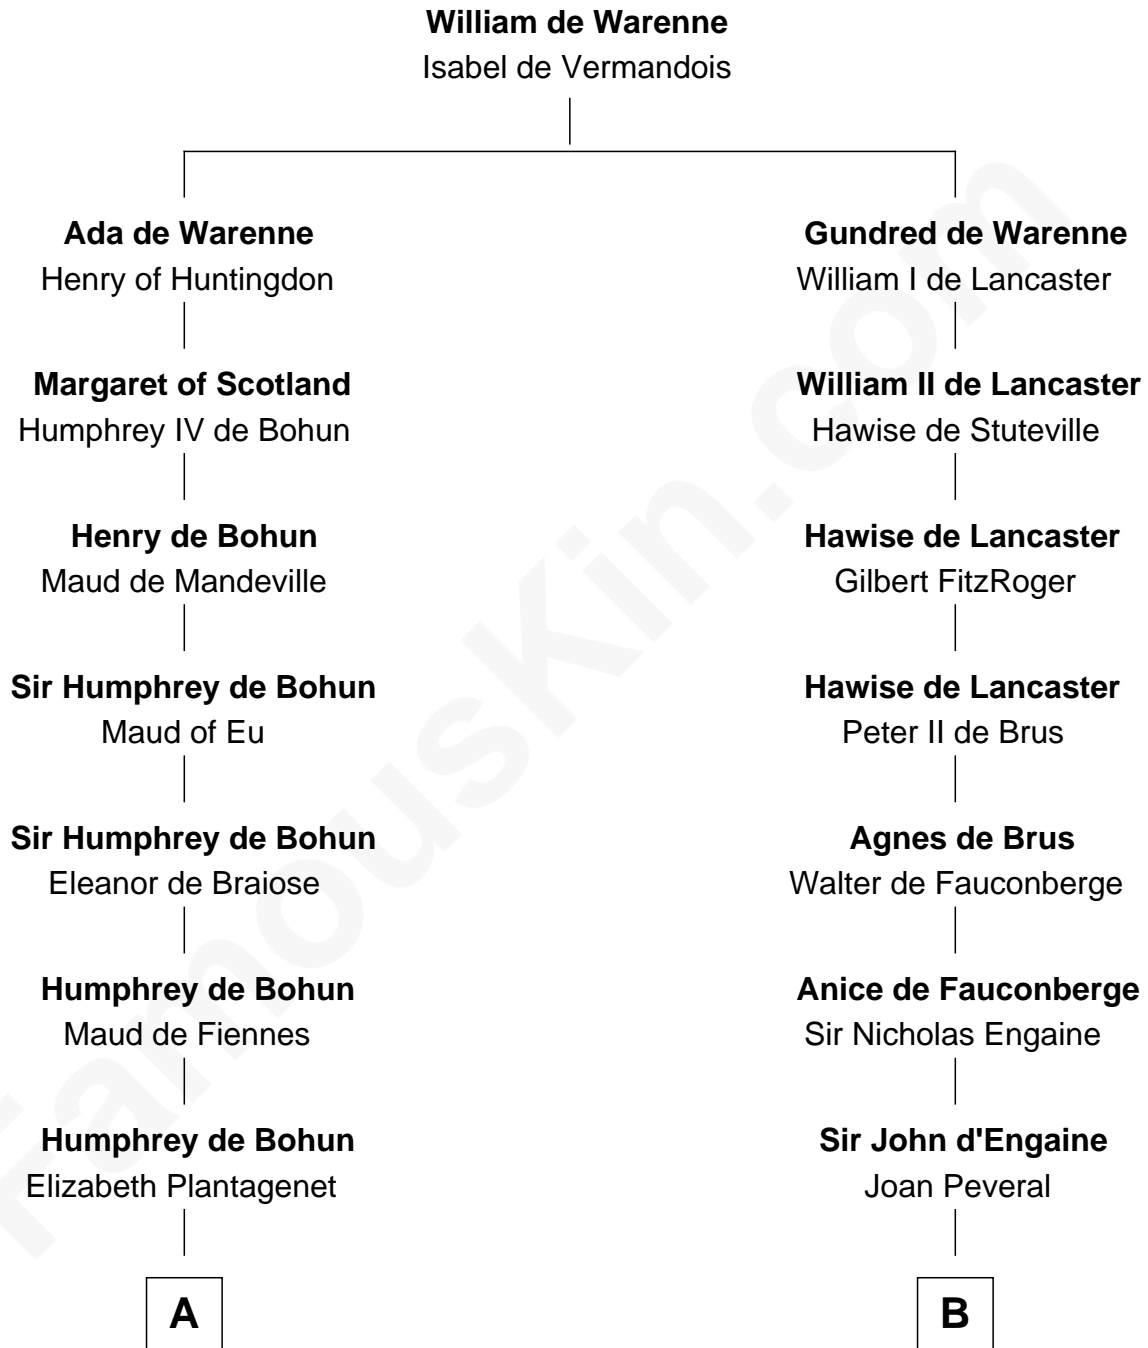

FamousKin.com Relationship Chart of

Carter Braxton

Signer of the Declaration of Independence

19th cousin 1 time removed of

William Greene

2nd Governor of Rhode Island

C

Sarah Ludlow
Col. John Carter

Col. Robert Carter
Elizabeth Landon

Mary Carter
George Braxton

Carter Braxton
Signer of Declaration of Independence

D

Samuel Greene
Mary Gorton

William Greene
Catharine Greene

William Greene
2nd Governor of Rhode Island