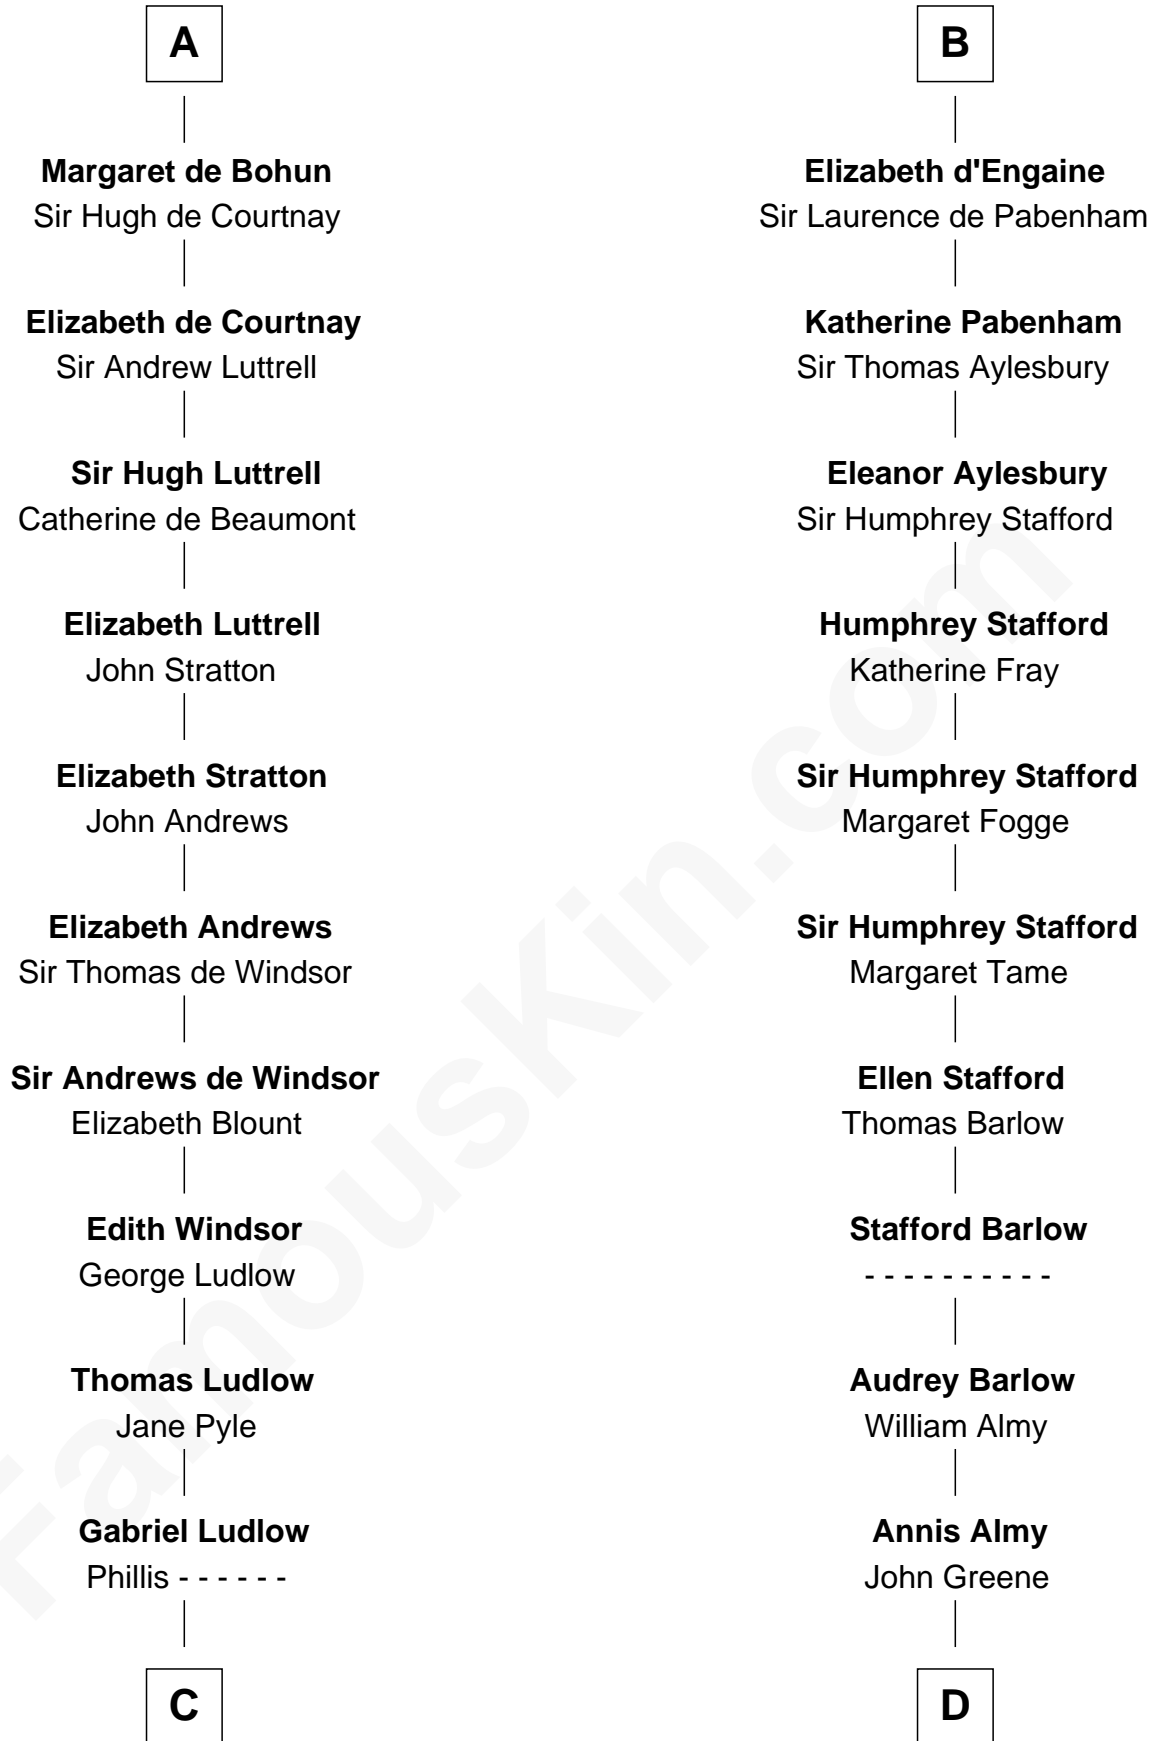

FamousKin.com Relationship Chart of

Carter Braxton

Signer of the Declaration of Independence

19th cousin 1 time removed of

William Greene

2nd Governor of Rhode Island

C

Sarah Ludlow
Col. John Carter

Col. Robert Carter
Elizabeth Landon

Mary Carter
George Braxton

Carter Braxton
Signer of Declaration of Independence

D

Samuel Greene
Mary Gorton

William Greene
Catharine Greene

William Greene
2nd Governor of Rhode Island